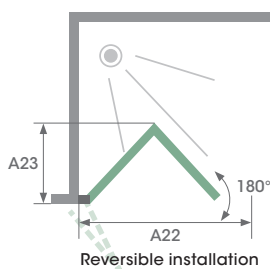

Solo S – chrome profile

Features

- Ideal for small bathrooms
- Aluminium profile available in chrome or white
- Pivoting profile allows total opening of 180° either inwards or outwards
- Neat hinges to match the profile chosen
- Reversible panel
- Anti-limescale treatment
- Available with 2 glass finishes transparent or cosmos
- 2000mm in height
- 15mm adjustment

Dimensions

All measurements in mm

Product codes and dimensions

Size	Product codes				Dimensions	
	Gloss white profile		Chrome profile		A22	A23
	Transparent glass	Cosmos glass	Transparent glass	Cosmos glass		
700	PA90190BTNE	PA90190BCOE	PA90190CTNE	PA90190CCOE	643 - 658	325
750	PA90191BTNE	-	PA90191CTNE	-	693 - 708	350
800	PA90192BTNE	PA90192BCOE	PA90192CTNE	PA90192CCOE	743 - 758	375
850	PA90193BTNE	-	PA90193CTNE	-	793 - 808	400
900	PA90194BTNE	PA90194BCOE	PA90194CTNE	PA90194CCOE	843 - 858	425
950	PA90195BTNE	-	PA90195CTNE	-	893 - 908	450
1000	PA90196BTNE	PA90196BCOE	PA90196CTNE	PA90196CCOE	943 - 958	475