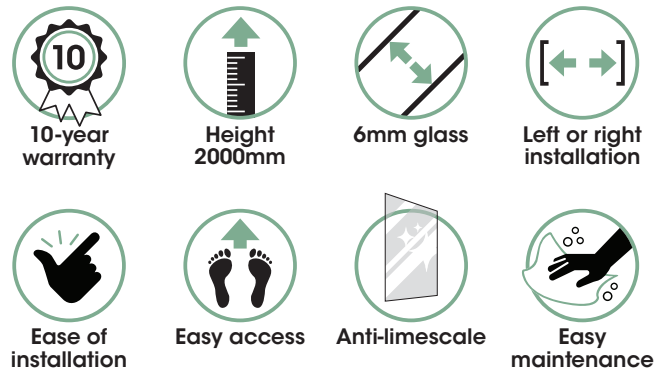

Solo S – chrome profile

Features

- Ideal for small bathrooms
- Aluminium profile available in chrome or white
- Pivoting profile allows total opening of 180° either inwards or outwards
- Neat hinges to match the profile chosen
- Reversible panel
- Anti-limescale treatment
- Available with 2 glass finishes transparent or cosmos
- 2000mm in height
- 15mm adjustment

Dimensions

All measurements in mm

Product codes and dimensions

Size	Product codes				Dimensions	
	Gloss white profile		Chrome profile		A22	A23
	Transparent glass	Cosmos glass	Transparent glass	Cosmos glass		
700	PA90190BTNE	PA90190BCOE	PA90190CTNE	PA90190CCOE	643 - 658	325
750	PA90191BTNE	-	PA90191CTNE	-	693 - 708	350
800	PA90192BTNE	PA90192BCOE	PA90192CTNE	PA90192CCOE	743 - 758	375
850	PA90193BTNE	-	PA90193CTNE	-	793 - 808	400
900	PA90194BTNE	PA90194BCOE	PA90194CTNE	PA90194CCOE	843 - 858	425
950	PA90195BTNE	-	PA90195CTNE	-	893 - 908	450
1000	PA90196BTNE	PA90196BCOE	PA90196CTNE	PA90196CCOE	943 - 958	475