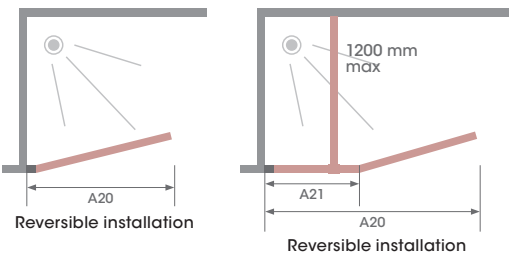

Colours

Product codes and dimensions

Size	Product codes					Dimensions	
	Gloss white profile Transparent glass	Chrome profile Transparent glass	Black profile Transparent glass	Gloss white profile Cosmos glass	Chrome profile Cosmos glass	A20	A21
700	PA90170BTNE	PA90170CTNE	PA90170NTNE	PA90170BCOE	PA90170CCOE	643 - 658	-
750	PA90171BTNE	PA90171CTNE	PA90171NTNE	-	-	693 - 708	-
800	PA90172BTNE	PA90172CTNE	PA90172NTNE	PA90172BCOE	PA90172CCOE	743 - 758	-
850	PA90173BTNE	PA90173CTNE	PA90173NTNE	-	-	793 - 808	-
900	PA90174BTNE	PA90174CTNE	PA90174NTNE	PA90174BCOE	PA90174CCOE	843 - 858	-
950	PA90175BTNE	PA90175CTNE	PA90175NTNE	-	-	893 - 908	-
1000	PA90176BTNE	PA90176CTNE	PA90176NTNE	PA90176BCOE	PA90176CCOE	943 - 958	-
1100	PA90180BTNE	PA90180CTNE	PA90180NTNE	PA90180BCOE	PA90180CCOE	1043 - 1058	345
1200	PA90181BTNE	PA90181CTNE	PA90181NTNE	PA90181BCOE	PA90181CCOE	1143 - 1158	445
1300	PA90182BTNE	PA90182CTNE	PA90182NTNE	PA90182BCOE	PA90182CCOE	1243 - 1258	445
1400	PA90183BTNE	PA90183CTNE	PA90183NTNE	PA90183BCOE	PA90183CCOE	1343 - 1358	545
1500	PA90184BTNE	PA90184CTNE	PA90184NTNE	PA90184BCOE	PA90184CCOE	1443 - 1458	645
1600	PA90185BTNE	PA90185CTNE	PA90185NTNE	PA90185BCOE	PA90185CCOE	1543 - 1558	745
1700	PA90186BTNE	PA90186CTNE	PA90186NTNE	PA90186BCOE	PA90186CCOE	1643 - 1658	845
1800	PA90187BTNE	PA90187CTNE	PA90187NTNE	PA90187BCOE	PA90187CCOE	1743 - 1758	945