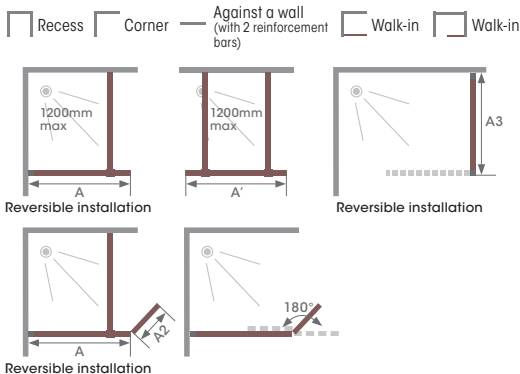

Solo Design – matt black profile with fluted glass

**10-year warranty**

**Height 2000mm**

**6mm glass**

**Left or right installation**

**Ease of installation**

**Easy access**

**Anti-limescale**

## Features

- 5 colours available – White, black, brushed graphite, brushed stainless steel and brushed gold
- Available with 6 different glass options (depending on profile chosen)
- Option to add a pivot panel with a 180° opening
- Matching reinforcement bar
- Anti-limescale treatment
- Option to add a corner panel to create a full shower area
- 2000mm in height

## Dimensions

All measurements in mm

\*Left = Wall profile fitted to the left \*Right = Wall profiled to the right

Solo Design with corner panel – brushed stainless steel profile with weaved glass

Solo Design with pivot flipper panel – brushed graphite profile with Cosmos XL glass