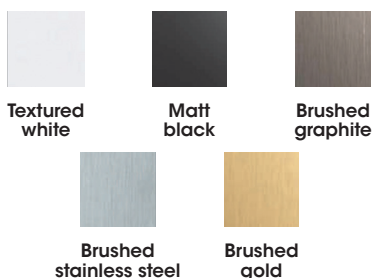

## Features

- 5 colours available – White, black, brushed graphite, brushed stainless steel and brushed gold
- Available with 6 different glass options (depending on profile chosen)
- Option to add a pivot panel with a 180° opening
- Matching reinforcement bar
- Anti-limescale treatment
- Option to add a corner panel to create a full shower area
- 2000mm in height

## Colours