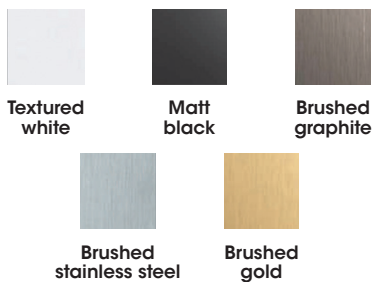

Colours

Product codes and dimensions