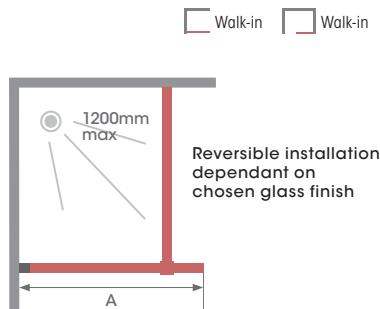

Dimensions

All measurements in mm