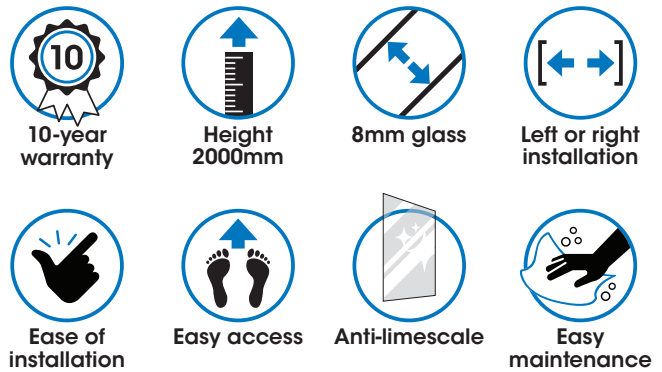

## Features

- Available with 3 profile colour choices – white, chrome and black
- Matching reinforcement bar
- Easy cleaning. The door and fixed panel do not overlap
- Anti-limescale treatment
- Colour co-ordinated long door handle
- 2000mm in height
- 15mm adjustment