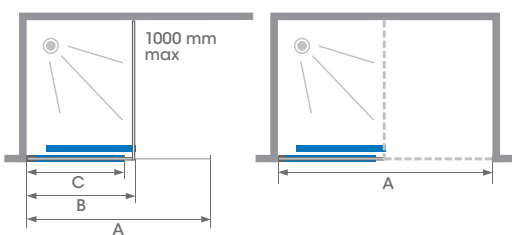

## Features

- Available with 3 profile colour choices – white, chrome and black
- Matching reinforcement bar
- Easy cleaning. The door and fixed panel do not overlap
- Anti-limescale treatment
- Colour co-ordinated long door handle
- 2000mm in height
- 15mm adjustment

## Dimensions

All measurements in mm

Sliding door  Walk-in  Walk-in

## Product codes and dimensions

Size	Product codes			Dimensions			
	White profile Transparent glass	Chrome profile Transparent glass	Black profile Transparent glass	A	A'	B	C
1200	PA2530BMTNE	PA2530CTNE	PA2530NTNE	1175 - 1190	2000	700 - 715	603 - 618
1400	PA2531BMTNE	PA2531CTNE	PA2531NTNE	1375 - 1390	2000	800 - 815	703 - 718
1600	PA2532BMTNE	PA2532CTNE	PA2532NTNE	1575 - 1590	2000	900 - 915	803 - 818