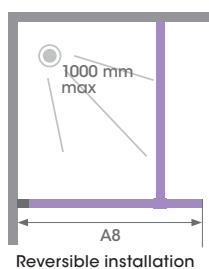

Solo 8 – chrome profile – with straight reinforcement bar

- 
10-year warranty
- 
Height 2000mm
- 
8mm glass
- 
Left or right installation
- 
Ease of installation
- 
Easy access
- 
Anti-limescale
- 
Easy maintenance

Features

- Chrome aluminium profile
- Chrome cover strip at the bottom of the panel
- Anti-limescale treatment comes as standard
- 8mm glass
- 2000mm in height
- 15mm adjustment
- Corner or recess installation
- Reversible installation
- Matching reinforcement bar (1000mm max)

Dimensions

All measurements in mm

Walk-in Walk-in

Product codes and dimensions

Size	Product codes	Dimensions A8
700	PA1760CTNE	675 - 690
800	PA1761CTNE	775 - 790
900	PA1762CTNE	875 - 890
1000	PA1763CTNE	975 - 990
1200	PA1764CTNE	1175 - 1190
1400	PA1765CTNE	1375 - 1390
Straight reinforcement bar	RENFORT21	