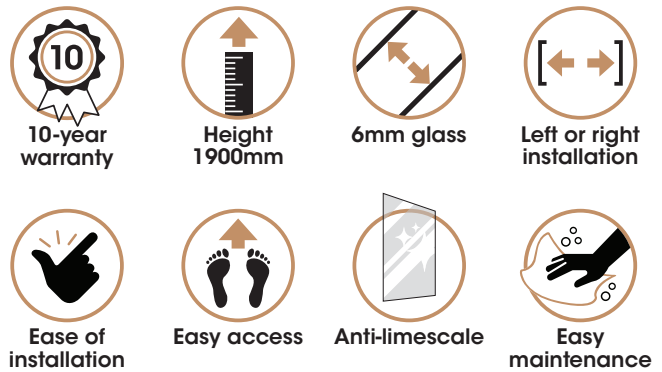

## Features

- White or chrome profile
- Transparent glass
- Option to add a pivot flipper panel
- Matching reinforcement bar (1000mm max)
- Quick assembly without visible screws
- 1900mm in height
- 20mm adjustment
- Corner or recess installation
- Reversible installation

## Dimensions

All measurements in mm

Walk-in Walk-in