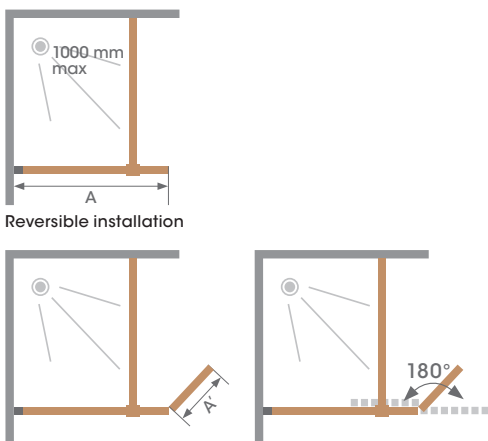

## Features

- White or chrome profile
- Transparent glass
- Option to add a pivot flipper panel
- Matching reinforcement bar (1000mm max)
- Quick assembly without visible screws
- 1900mm in height
- 20mm adjustment
- Corner or recess installation
- Reversible installation

## Dimensions

All measurements in mm

Walk-in Walk-in

## Product codes and dimensions

Size	Product codes		Dimensions
	White profile Transparent glass	Chrome profile Transparent glass	
700	PA2400BTN	PA2400CTN	670 - 690
800	PA2401BTN	PA2401CTN	770 - 790
900	PA2402BTN	PA2402CTN	870 - 890
1000	PA2403BTN	PA2403CTN	970 - 990
1200	PA2404BTN	PA2404CTN	1170 - 1190
1400	PA2405BTN	PA2405CTN	1370 - 1390

Size	Product codes		Dimensions
	White profile Transparent glass	Chrome profile Transparent glass	
350	PA2490BTN	PA2490CTN	A'