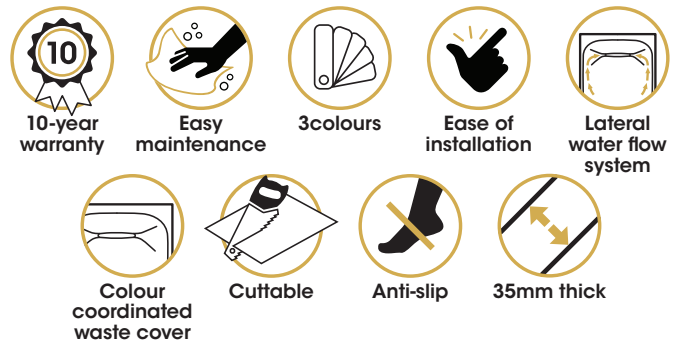

## Features

- Available in 3 colours: White, beige and marine blue
- Finish: Smooth matte appearance
- Thickness: 35mm
- Shape: square and rectangle
- Colour co-ordinated linear type waste with matching drain cover (24l/m)
- Made from Biolex, a mineral composite. It is made up of mineral (80%), acrylic resin and gel coat surface
- Cuttable on four sides\*
- Versatile: can be placed on the floor, raised on feet or sunk into the floor for a flat wet room look\*\*
- Beige and marine blue colour options are tested to PN12
- White option tested to PN18

## Colours

White

Beige

Marine blue