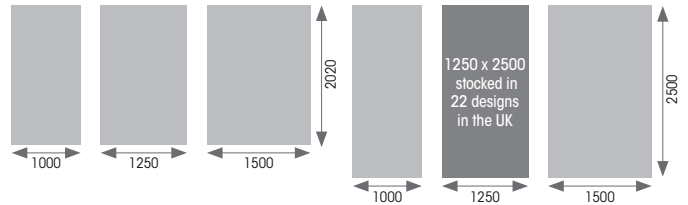

Dimensions

All measurements in mm