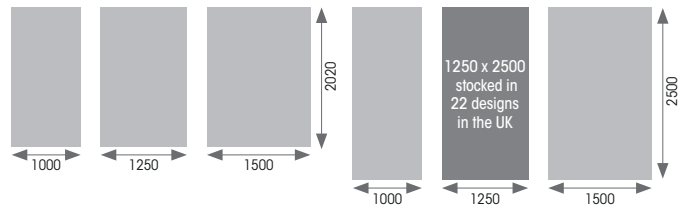

Design chosen Floral

10-year warranty

More than 70 designs

Ease of installation

Minimal preparation needed

Easy maintenance

100% waterproof

Lightweight & durable

Dimensions

All measurements in mm

Colours

Cactus

Floral

Jungle

Exotica Blue

Exotica Green