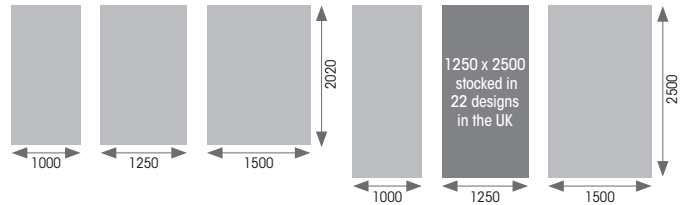

For a classic bathroom look simply using one design or one colour on the walls, can create the perfect canvas to add whatever furniture and sanitaryware you desire. From a classic tile to a single colour throughout, from white to a bolder dark grey or terracotta you can keep it as simple or be as bold as you like. These wall panels in single colours can also be paired with a bolder pattern to create stand out areas within the bathroom, the shower space or around a bath or basin.

Be as creative as you like by adding in the colour or design you want, or keep it simple with a single colour pallet throughout - the choice is yours with Kinewall!

Dimensions

All measurements in mm

Colours