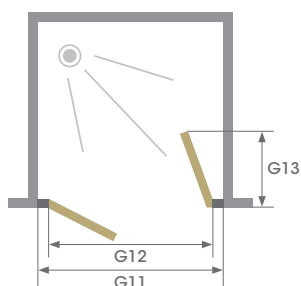

Smart Design – two saloon doors

- 

10-year warranty
- 

Height 2000mm
- 

6mm glass
- 

Left or right installation
- 

Ease of installation
- 

Easy access
- 

Anti-limescale
- 

Easy maintenance

Features

- Doors open either inwards or outwards 180°
- Optional threshold bar included
- Aluminium profile available in white, chrome or black finish
- Anti-limescale treatment
- Recess installation
- 15mm adjustment on each profile

Dimensions

All measurements in mm

 Saloon doors  Recess

Colours

Chrome

White

Black

Product codes and dimensions

Size	Product codes			Dimensions		
	White profile	Chrome profile	Black profile	G11	G12	G13
700	PA9070BTNE Transparent glass	PA9070CTNE Transparent glass	PA9070NTNE Transparent glass	670 - 700	540	298
750	PA9071BTNE	PA9071CTNE	PA9071NTNE	720 - 750	590	323
800	PA9072BTNE	PA9072CTNE	PA9072NTNE	770 - 800	640	348
850	PA9073BTNE	PA9073CTNE	PA9073NTNE	820 - 850	690	373
900	PA9074BTNE	PA9074CTNE	PA9074NTNE	870 - 900	740	398
950	PA9075BTNE	PA9075CTNE	PA9075NTNE	920 - 950	790	423
1000	PA9076BTNE	PA9076CTNE	PA9076NTNE	970 - 1000	840	448
1100	PA9077BTNE	PA9077CTNE	PA9077NTNE	1070 - 1100	940	498
1200	PA9078BTNE	PA9078CTNE	PA9078NTNE	1170 - 1200	1040	548