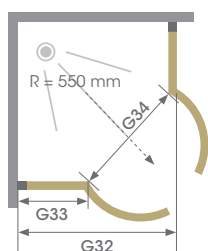

## Dimensions

All measurements in mm

Quadrant pivot door Corner

## Product codes and dimensions

Size	Product codes		Dimensions		
	White profile Transparent glass	Chrome profile Transparent glass	G32	G33	G34
900	PA90198BTNE	PA90198CTNE	870/885	232	846
1000	PA90199BTNE	PA90199CTNE	970/985	332	846