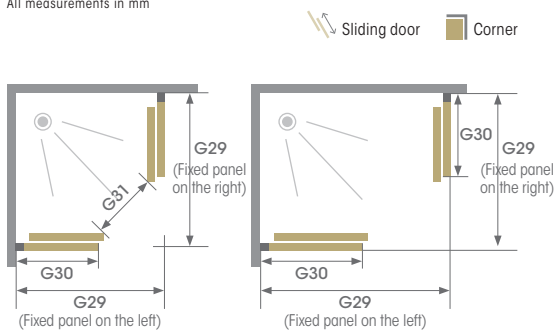

Smart Design corner entry with two sliding doors

-   
10-year warranty
-   
Height 2000mm
-   
6mm glass
-   
Left or right installation
-   
Ease of installation
-   
Easy access
-   
Anti-limescale
-   
Easy maintenance

## Features

- Aluminium profile available in white, chrome or black finish
- Easy cleaning: The door and fixed panel do not overlap, plus the bottom of the door can be unclipped if necessary
- Optional threshold bar included
- Each side must be ordered separately as you can tailor this unit for different sized sides
- Rollers already fitted for easy installation
- Anti-limescale treatment
- 15mm adjustment on each profile

## Dimensions

All measurements in mm

## Colours

Chrome

White

Size	Product codes			Dimensions		
	Fixed panel on the right, opening on the left					
	White profile Transparent glass	Chrome profile Transparent glass	Black profile Transparent glass	G29	G30	G31
700	PA90160BTNED	PA90160CTNED	PA90160NTNED	670 - 685	300	337
750	PA90161BTNED	PA90161CTNED	PA90161NTNED	720 - 735	325	372
800	PA90162BTNED	PA90162CTNED	PA90162NTNED	770 - 785	350	408
850	PA90163BTNED	PA90163CTNED	PA90163NTNED	820 - 835	375	443
900	PA90164BTNED	PA90164CTNED	PA90164NTNED	870 - 885	400	478
950	PA90165BTNED	PA90165CTNED	PA90165NTNED	920 - 935	425	514
1000	PA90166BTNED	PA90166CTNED	PA90166NTNED	970 - 985	450	549
1100	PA90167BTNED	PA90167CTNED	PA90167NTNED	1070 - 1085	500	620*
1200	PA90168BTNED	PA90168CTNED	PA90168NTNED	1170 - 1185	550	690*