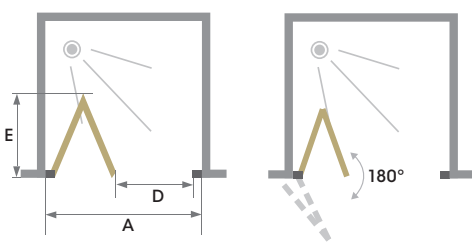

Smart Design bi-fold door for a recess

## Features

- Aluminium profile available in white or chrome finish
- Door can open 180° inwards or outwards
- Optional threshold bar included
- Easy closing, metal hinges with stepped indexing, that match the profile colour chosen
- Anti-limescale treatment
- 15mm adjustment on each profile
- 6mm glass

## Dimensions

All measurements in mm

Bi-fold door Recess

## Product codes and dimensions

Size	Product codes		Dimensions		
	White profile Transparent glass	Chrome profile Transparent glass	A	D	E
700	PA9090BTNE	PA9090CTNE	670/700	525	310
750	PA9091BTNE	PA9091CTNE	720/750	575	335
800	PA9092BTNE	PA9092CTNE	770/800	625	360
850	PA9093BTNE	PA9093CTNE	820/850	675	385
900	PA9094BTNE	PA9094CTNE	870/900	725	410
950	PA9095BTNE	PA9095CTNE	920/950	775	435
1000	PA9096BTNE	PA9096CTNE	970/1000	825	460