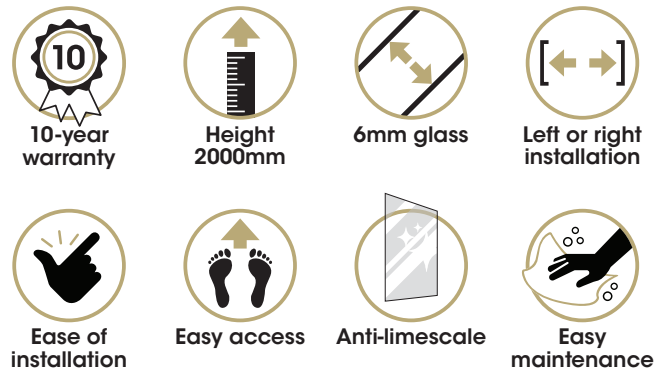

Smart Design bi-fold door for a recess

## Features

- Aluminium profile available in white or chrome finish
- Door can open 180° inwards or outwards
- Optional threshold bar included
- Easy closing, metal hinges with stepped indexing, that match the profile colour chosen
- Anti-limescale treatment
- 15mm adjustment on each profile
- 6mm glass

## Colours

Chrome

White