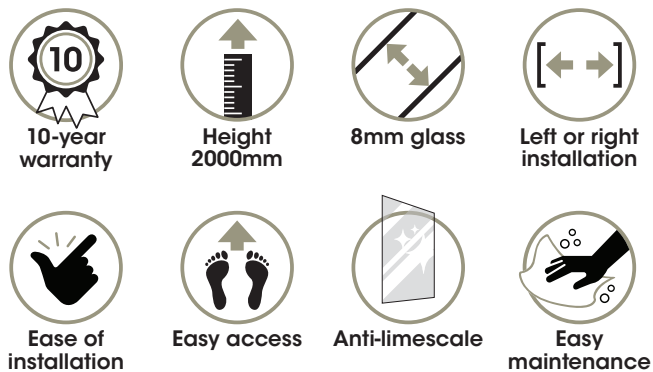

## Features

- Chrome effect profile
- Modern designed industrial look rollers
- Chrome-plated metal handle
- Threshold bar included
- Anti-limescale treatment
- 20mm adjustment on each profile
- 8mm glass