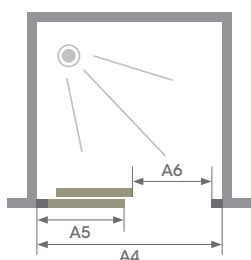

## Features

- Chrome effect profile
- Modern designed industrial look rollers
- Chrome-plated metal handle
- Threshold bar included
- Anti-limescale treatment
- 20mm adjustment on each profile
- 8mm glass

## Dimensions

All measurements in mm

Sliding door Pivot door Recess

## Product codes and dimensions

Size	Product codes	Dimensions		
		A4	A5	A6
1000	PA1773CTNE	985 - 1025	470	350
1200	PA1774CTNE	1185 - 1225	570	450
1400	PA1775CTNE	1385 - 1425	670	550
1600	PA1777CTNE	1585 - 1625	770	650
1700	PA1776CTNE	1685 - 1725	820	700