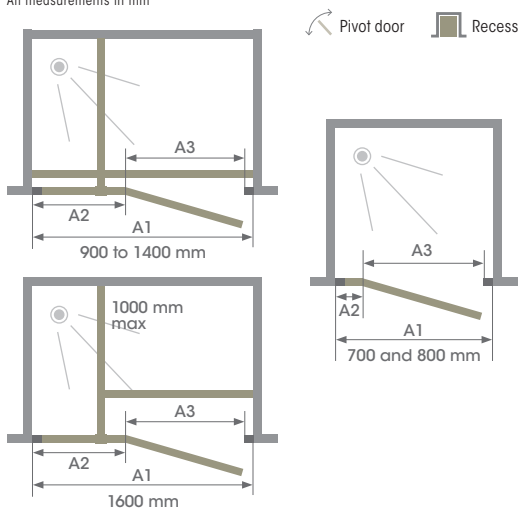

Kinestyle pivot door

- 
10-year warranty
- 
Height 2000mm
- 
8mm glass
- 
Left or right installation
- 
Ease of installation
- 
Easy access
- 
Anti-limescale
- 
Easy maintenance

Features

- Chrome effect profile
- 180° inwards/outwards opening door
- Chrome reinforcement bar
- Chrome-plated metal hinges and handles
- Threshold bar included
- Anti-limescale treatment
- 15mm adjustment
- 8mm glass

Dimensions

All measurements in mm

Product codes and dimensions

Size	Product codes		Dimensions		
	Pivot door-hinges on the left	Pivot door-hinges on the right	A1	A2	A3
700	PA1780CTNEG	PA1780CTNED	675 - 700	60	580
800	PA1781CTNEG	PA1781CTNED	775 - 800	60	680
900	PA1782CTNEG	PA1782CTNED	875 - 900	310	530
1000	PA1783CTNEG	PA1783CTNED	975 - 1000	310	630
1200	PA1784CTNEG	PA1784CTNED	1175 - 1200	510	630
1400	PA1785CTNEG	PA1785CTNED	1375 - 1400	710	630
1600	PA1786CTNEG	PA1786CTNED	1575 - 1600	910	630