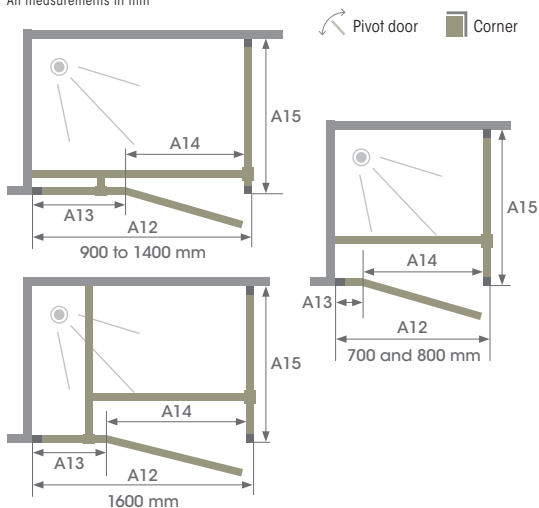

Kinestyle pivot door and fixed side panel

10-year warranty	Height 2000mm	8mm glass	Left or right installation
Ease of installation	Easy access	Anti-limescale	Easy maintenance

Features

- Chrome effect profile
- 180° inwards/outwards opening door
- Chrome reinforcement bar
- Chrome-plated metal hinges and handles
- Threshold bar included
- Anti-limescale treatment
- 15mm adjustment on each profile
- 8mm glass

Dimensions

All measurements in mm

Colours

Chrome

Product codes and dimensions

Size	Product codes		Dimensions		
	Pivot door-hinges on the left	Pivot door-hinges on the right	A12	A13	A14
700	PA1790CTNEG	PA1790CTNED	670 - 685	60	580
800	PA1791CTNEG	PA1791CTNED	770 - 785	60	680
900	PA1792CTNEG	PA1792CTNED	870 - 885	310	530
1000	PA1793CTNEG	PA1793CTNED	970 - 985	310	630
1200	PA1794CTNEG	PA1794CTNED	1170 - 1185	510	630
1400	PA1795CTNEG	PA1795CTNED	1370 - 1385	710	630
1600	PA1796CTNEG	PA1796CTNED	1570 - 1585	910	630

Size	Product codes	Dimensions
	Fixed panel	A15
700	PA1736CTNE	680 - 695
800	PA1737CTNE	780 - 795
900	PA1738CTNE	880 - 895