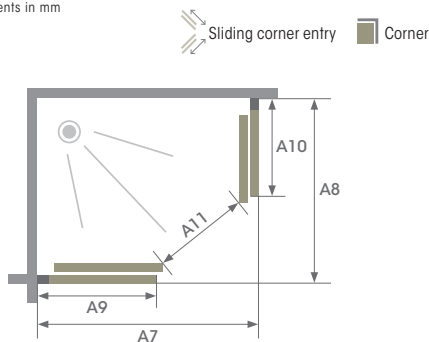

Kinestyle corner entry with 2 sliding doors

|   |  |   |   |
|---|--|---|---|
| <br>10-year warranty     | <br>Height 2000mm | <br>8mm glass      | <br>Left or right installation |
| <br>Ease of installation | <br>Easy access   | <br>Anti-limescale | <br>Easy maintenance           |

## Features

- Chrome effect profile
- Modern designed industrial look rollers
- Threshold bar included
- Anti-limescale treatment
- 15mm adjustment on each profile
- 8mm glass

## Dimensions

All measurements in mm

## Product codes and dimensions

| Size       | Product codes | Dimensions  |           |     |     |     |
|------------|---------------|-------------|-----------|-----|-----|-----|
|            |               | A7          | A8        | A9  | A10 | A11 |
| 900 x 900  | PA1756CTNE    | 875 - 900   | 875 - 900 | 400 | 400 | 450 |
| 1000 x 800 | PA1750CTNE    | 975 - 1000  | 775 - 800 | 450 | 350 | 450 |
| 1000 x 900 | PA1755CTNE    | 975 - 1000  | 875 - 900 | 450 | 400 | 510 |
| 1200 x 800 | PA1751CTNE    | 1175 - 1200 | 775 - 800 | 550 | 350 | 530 |
| 1200 x 900 | PA1752CTNE    | 1175 - 1200 | 875 - 900 | 550 | 400 | 590 |
| 1400 x 800 | PA1753CTNE    | 1375 - 1400 | 775 - 800 | 650 | 350 | 620 |
| 1400 x 900 | PA1754CTNE    | 1375 - 1400 | 875 - 900 | 650 | 400 | 670 |