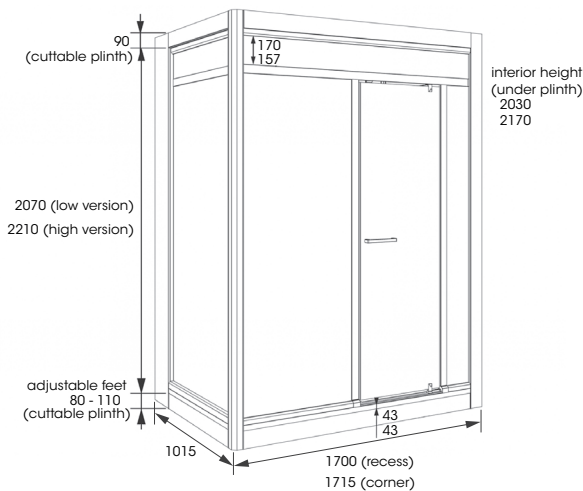

Dimensions

All measurements in mm

Product codes

Modulo	Without grey water pump			
	Recess		Corner	
Low version	Shower on the left	Shower on the right	Shower on the left	Shower on the right
White profile - White glass	MOB17NG8BBDT	MOB17ND8BBDT	MOB17AG8BBDT	MOB17AD8BBDT
Black profile - White glass	MOB17NGNBBDT	MOB17NDNBBDT	MOB17AGNBBDT	MOB17ADNBBDT
Black profile - Black glass	MOB17NGNBBDT	MOB17NDNBBDT	MOB17AGNBBDT	MOB17ADNBBDT
High version	Shower on the left	Shower on the right	Shower on the left	Shower on the right
White profile - White glass	MO17NG8BBDT	MO17ND8BBDT	MO17AG8BBDT	MO17AD8BBDT
Black profile - White glass	MO17NGNBBDT	MO17NDNBBDT	MO17AGNBBDT	MO17ADNBBDT
Black profile - Black glass	MO17NGNBBDT	MO17NDNBBDT	MO17AGNBBDT	MO17ADNBBDT
Modulo	With grey water pump			
	Recess		Corner	
Low version	Shower on the left	Shower on the right	Shower on the left	Shower on the right
White profile - White glass	MOB17PNG8BBDT	MOB17PND8BBDT	MOB17PAG8BBDT	MOB17PAD8BBDT
Black profile - White glass	MOB17PNGNBBDT	MOB17PNDNBBDT	MOB17PAGNBBDT	MOB17PADNBBDT
Black profile - Black glass	MOB17PNGNBBDT	MOB17PNDNBBDT	MOB17PAGNBBDT	MOB17PADNBBDT
High version	Shower on the left	Shower on the right	Shower on the left	Shower on the right
White profile - White glass	MO17PNG8BBDT	MO17PND8BBDT	MO17PAG8BBDT	MO17PAD8BBDT
Black profile - White glass	MO17PNGNBBDT	MO17PNDNBBDT	MO17PAGNBBDT	MO17PADNBBDT
Black profile - Black glass	MO17PNGNBBDT	MO17PNDNBBDT	MO17PAGNBBDT	MO17PADNBBDT
Modulo Luxe	Without grey water pump			
	Recess		Corner	
Low version	Shower on the left	Shower on the right	Shower on the left	Shower on the right
White profile - White glass	MOLB17NG8BBDT	MOLB17ND8BBDT	MOLB17AG8BBDT	MOLB17AD8BBDT
Black profile - White glass	MOLB17NGNBBDT	MOLB17NDNBBDT	MOLB17AGNBBDT	MOLB17ADNBBDT
Black profile - Black glass	MOLB17NGNBBDT	MOLB17NDNBBDT	MOLB17AGNBBDT	MOLB17ADNBBDT
High version	Shower on the left	Shower on the right	Shower on the left	Shower on the right
White profile - White glass	MOL17NG8BBDT	MOL17ND8BBDT	MOL17AG8BBDT	MOL17AD8BBDT
Black profile - White glass	MOL17NGNBBDT	MOL17NDNBBDT	MOL17AGNBBDT	MOL17ADNBBDT
Black profile - Black glass	MOL17NGNBBDT	MOL17NDNBBDT	MOL17AGNBBDT	MOL17ADNBBDT
Modulo Luxe	With grey water pump			
	Recess		Corner	
Low version	Shower on the left	Shower on the right	Shower on the left	Shower on the right
White profile - White glass	MOLB17PNG8BBDT	MOLB17PND8BBDT	MOLB17PAG8BBDT	MOLB17PAD8BBDT
Black profile - White glass	MOLB17PNGNBBDT	MOLB17PNDNBBDT	MOLB17PAGNBBDT	MOLB17PADNBBDT
Black profile - Black glass	MOLB17PNGNBBDT	MOLB17PNDNBBDT	MOLB17PAGNBBDT	MOLB17PADNBBDT
High version	Shower on the left	Shower on the right	Shower on the left	Shower on the right
White profile - White glass	MOL17PNG8BBDT	MOL17PND8BBDT	MOL17PAG8BBDT	MOL17PAD8BBDT
Black profile - White glass	MOL17PNGNBBDT	MOL17PNDNBBDT	MOL17PAGNBBDT	MOL17PADNBBDT
Black profile - Black glass	MOL17PNGNBBDT	MOL17PNDNBBDT	MOL17PAGNBBDT	MOL17PADNBBDT