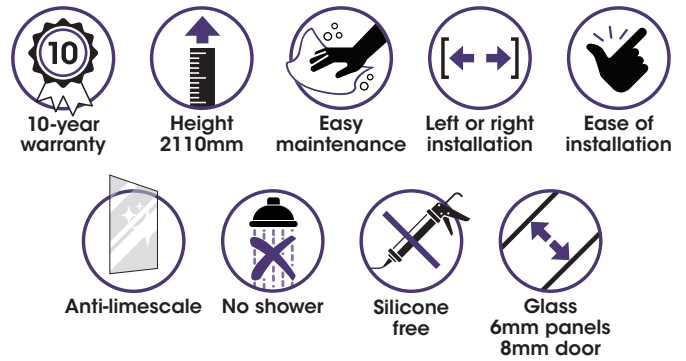

Moonlight Quadrant 900x900 sliding doors (shower control shown is not included with Moonlight)

Features

- All-in-one shower cubicle
- Chrome profile
- Sliding door
- Accepts all shower controls
- No silicone needed
- 3 height-adjustable glass shelves

Dimensions

All measurements in mm

Sliding door Corner Quadrant

	800	900	1100
800			
900			

	900
900	

Sliding door

Colours

Chrome

Product codes

Size		
800 x 800	CA116A12GB	-
900 x 900	CA117A12GB	CA118A12GB
1100 x 800	CA119A12GB	-

Adjustable glass shelves

Accepts all shower controls