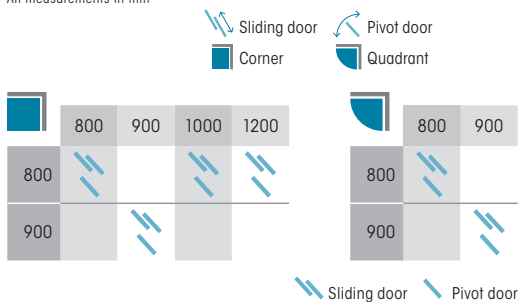

Eden 1200x800 sliding doors

## Features

- All-in-one shower cubicle
- Chrome profile
- Sliding and pivot doors available
- Thermostatic shower included
- No silicone needed
- Overhead rain shower
- 2140mm height (inc overhead shower)
- Quick and easy to install

## Dimensions

All measurements in mm

## Product codes

Size				
800 x 800	CA841	CA851	CA843	CA853
900 x 900	CA842	CA852	CA844	CA854
1000 x 800	CA846	CA856	-	-
1200 x 800	CA847	CA857	-	-

Eden Quadrant 900x900 pivot doors

Overhead rain shower