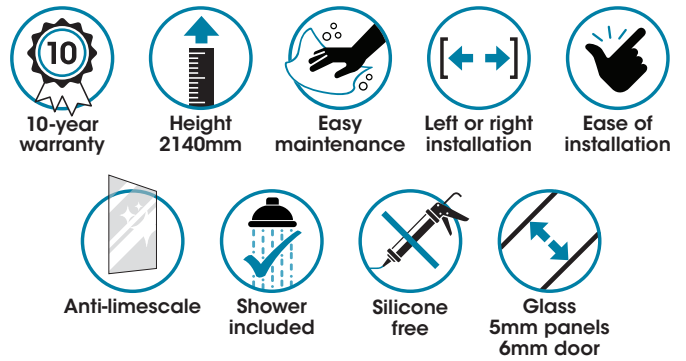

## Features

- All-in-one shower cubicle
- Chrome profile
- Sliding and pivot doors available
- Thermostatic shower included
- No silicone needed
- Overhead rain shower
- 2140mm height (inc overhead shower)
- Quick and easy to install