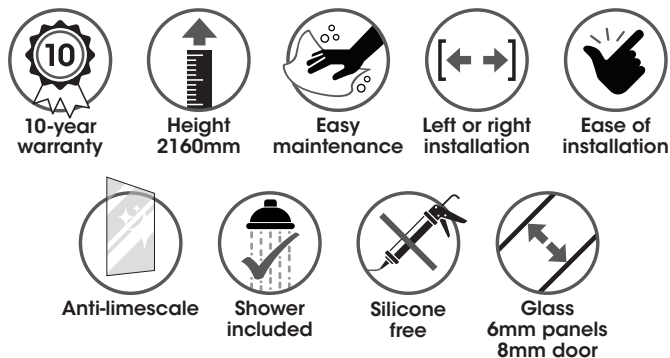

Brooklyn Factory 1200x900 sliding door

## Features

- Available in pivot door or sliding door
- White tray is 80mm and comes with chrome waste cover
- Cubicle is 2160mm high
- Back and side panels are white glass
- Quality metal handles and hinges
- Reversible panels for left or right installation
- Comes with shelf for storage
- Sliding doors have unclippable bottom rollers for easy cleaning
- Quick and easy to install with no silicone and no screws (except for wall mounting and accessories)