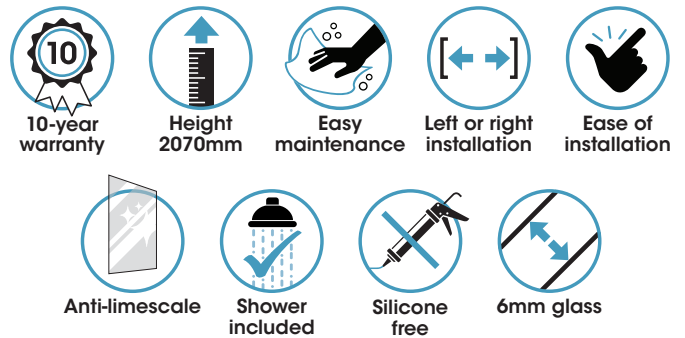

Brehat Fast 800x800 pivot door

Features

- Available in 800 x 800 or 1000 x 800
- Comes with a choice of 1 pivot door 6mm glass or saloon doors
- 70mm tray height
- 90mm diameter waste with vertical outlet provided and polished stainless-steel waste cover
- White aluminium composite panels with the possibility to personalise them
- Aluminium profiles and integrated handles
- Interchangeable side panels to allow the shower mixer on the left or right and for the door to open on the left or right
- White profile and tray