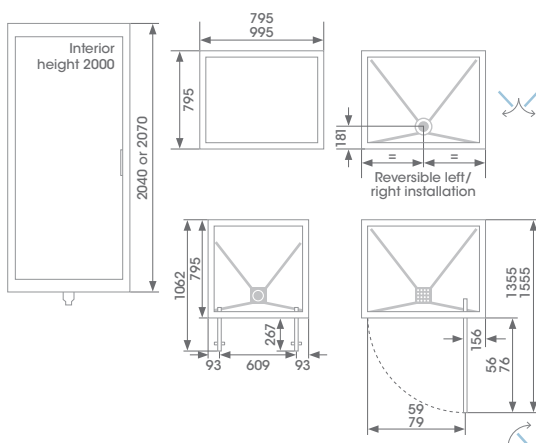

Brehat Fast 800x800 pivot door

Features

- Available in 800 x 800 or 1000 x 800
- Comes with a choice of 1 pivot door 6mm glass or saloon doors
- 70mm tray height
- 90mm diameter waste with vertical outlet provided and polished stainless-steel waste cover
- White aluminium composite panels with the possibility to personalise them
- Aluminium profiles and integrated handles
- Interchangeable side panels to allow the shower mixer on the left or right and for the door to open on the left or right
- White profile and tray

Dimensions

All measurements in mm

Colours

White

Product codes

Size		Product code
800 x 800	1 pivot door white	KINC065
1000 x 800	1 pivot door white	KINC067
800 x 800	2 saloon doors white	KINC069