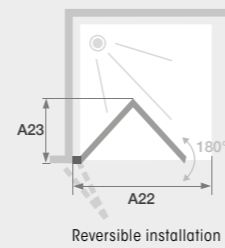

Solo S

The Solo S range offers an innovative design for easy installation but with slim profiles, slender handles and no visible screws it is also sleek and modern in design. The Solo S is designed to create a wetroom look but it bi-folds flush against the wall for maximum space saving in smaller bathrooms.

- Ideal for small bathrooms
- Aluminium profile available in chrome or white
- Pivoting profile allows total opening of 180° either inwards or outwards
- Neat hinges to match the profile chosen
- Reversible panel
- Anti-limescale treatment
- Available with 2 glass finishes transparent or cosmos
- 2000mm in height

Dimensions

All measurements in mm

Colours

Chrome

Gloss white

Installation

Walk-in

Walk-in

Product codes and dimensions

Size	Product codes				Dimensions	
	Gloss white profile		Chrome profile		A22	A23
	Transparent glass	Cosmos glass	Transparent glass	Cosmos glass		
700	PA90190BTNE	PA90190BCOE	PA90190CTNE	PA90190CCOE	643 - 658	325
750	PA90191BTNE	-	PA90191CTNE	-	693 - 708	350
800	PA90192BTNE	PA90192BCOE	PA90192CTNE	PA90192CCOE	743 - 758	375
850	PA90193BTNE	-	PA90193CTNE	-	793 - 808	400
900	PA90194BTNE	PA90194BCOE	PA90194CTNE	PA90194CCOE	843 - 858	425
950	PA90195BTNE	-	PA90195CTNE	-	893 - 908	450
1000	PA90196BTNE	PA90196BCOE	PA90196CTNE	PA90196CCOE	943 - 958	475