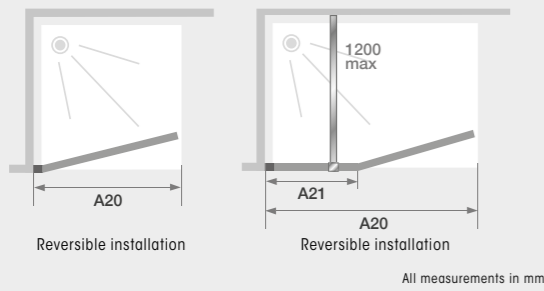

Solo P

The Solo P range offers an innovative design for easy installation but with slim profiles, slender handles and no visible screws it is also sleek and modern in design. Solo P offers a pivoting glass panel that can fold flush against the wall for maximum space saving in your shower.

- Ideal for small bathrooms
- Aluminium profile available in chrome, white or black
- Pivot section can be fitted to open inwards or outwards 180° opening
- Reinforcement bar comes with sizes over 1100mm in chrome or black
- Reversible panel
- Sizes over 1000 come with a fixed panel and then pivoting door
- Anti-limescale treatment
- 2 finishes of glass available: transparent, or cosmos
- 2000mm in height

Dimensions