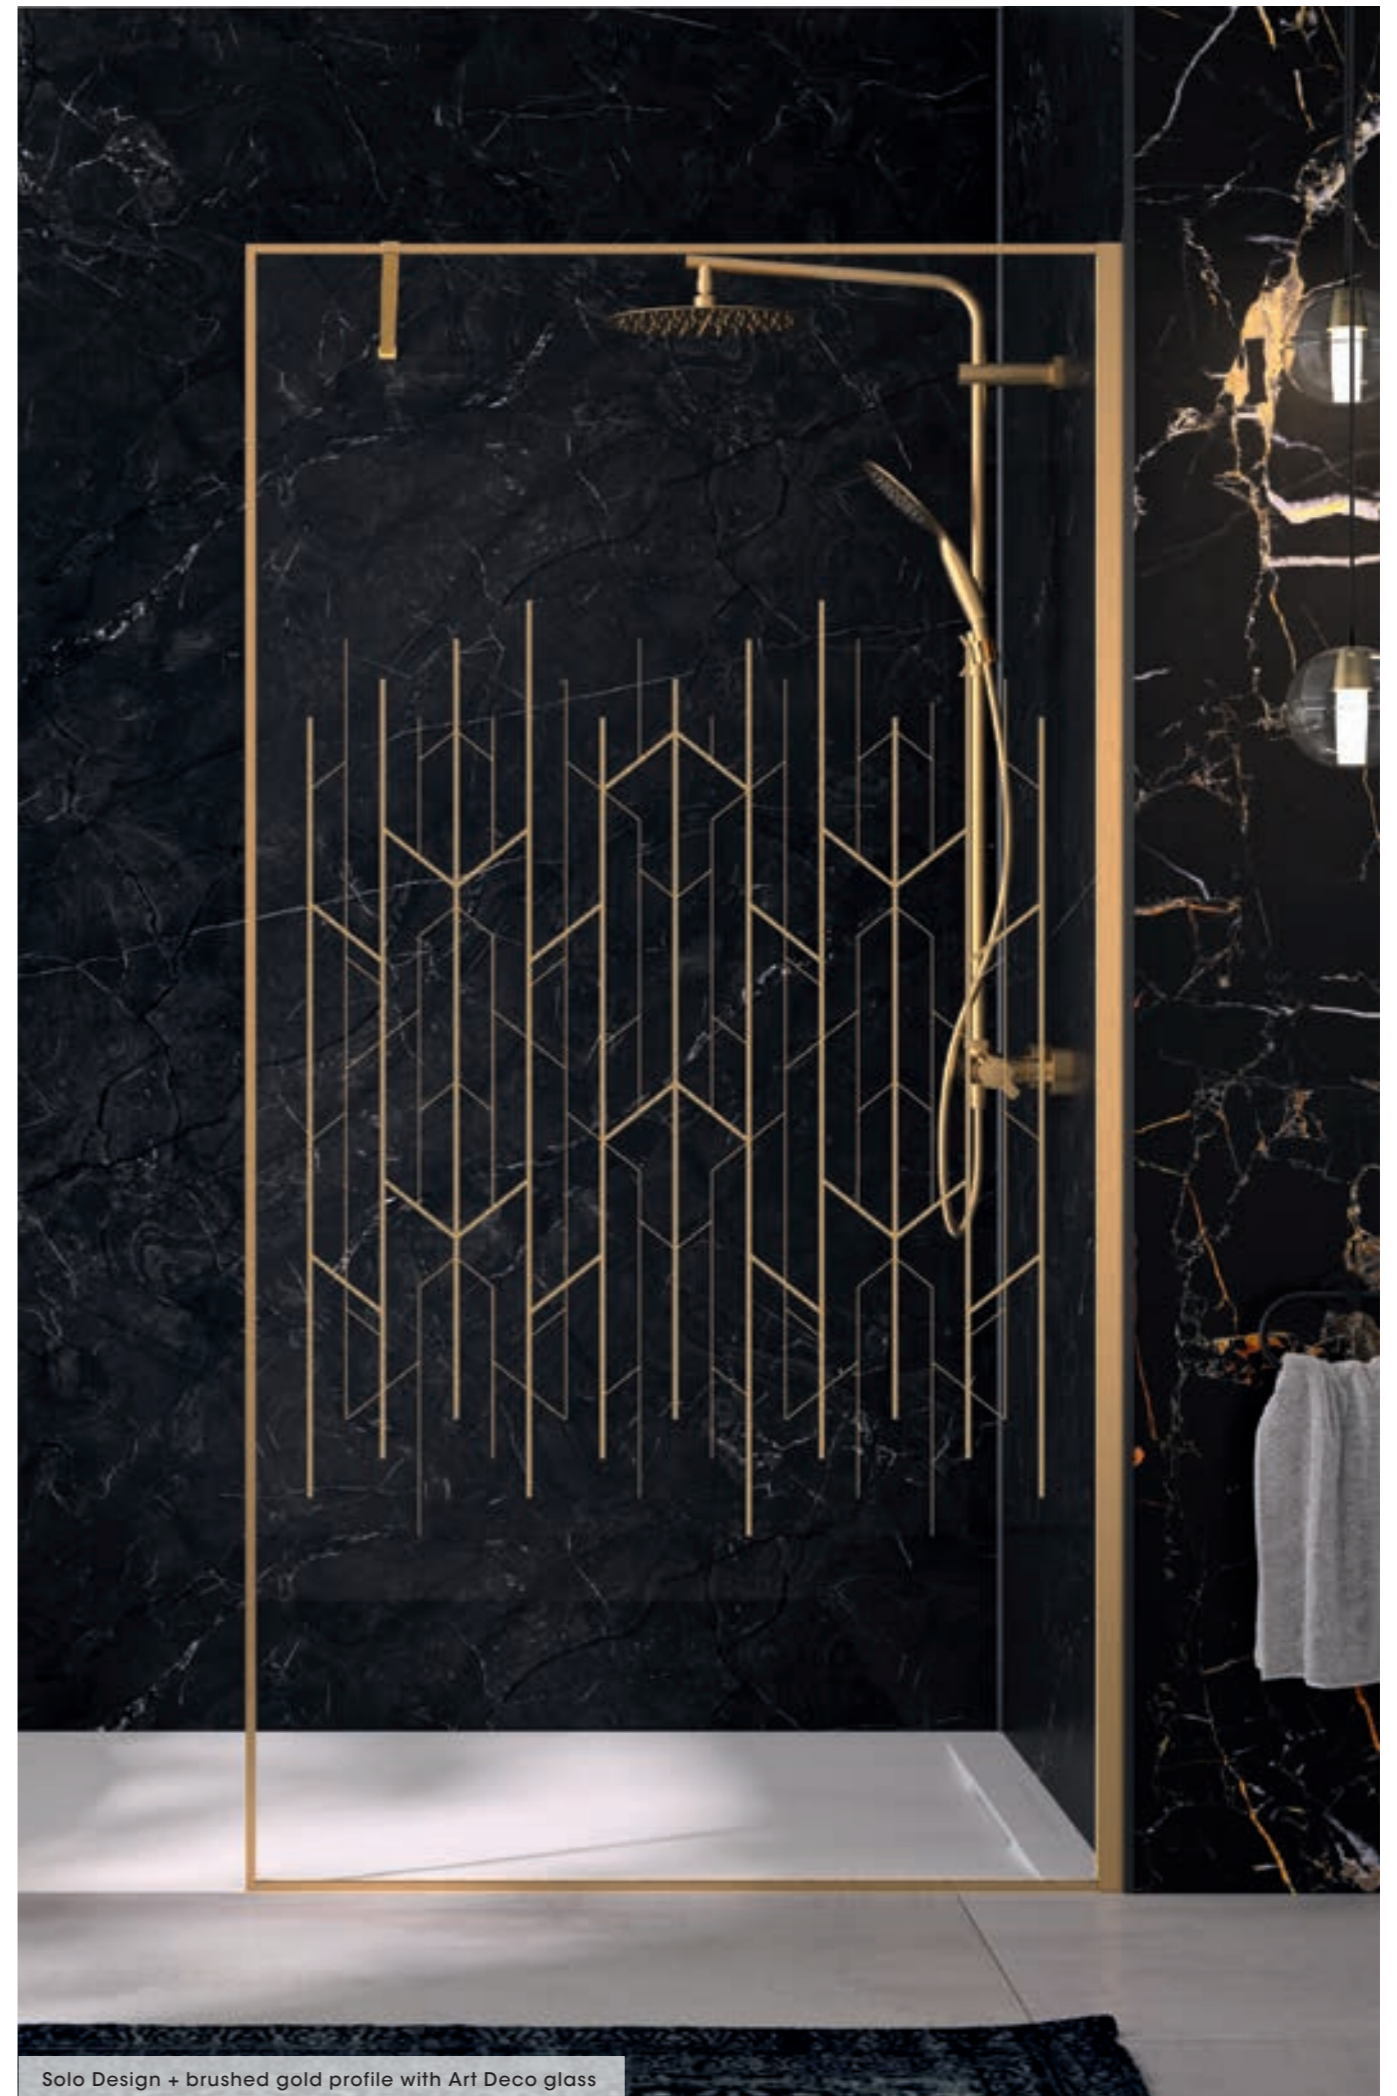

6 glass finishes

Solo Design + brushed gold profile with Art Deco glass