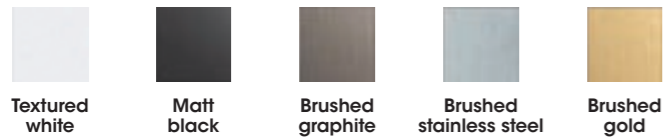

Colours

Installation