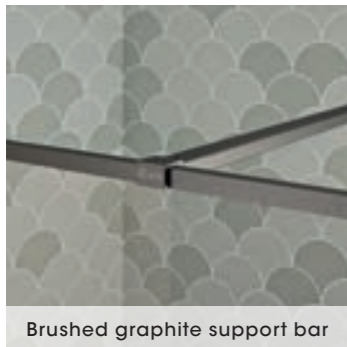

Solo Design +

Bring elegance into your bathroom with this thin aluminium framed single shower panel. With its choice of profiles colours, together with stunning on trend choice of glass panels, it allows you to create your own unique look in your bathroom space.

- 5 colours available – white, black, brushed graphite, brushed stainless steel and brushed gold. Available with 6 different glass options (depending on profile chosen)
- Matching reinforcement bar
- Reversible left/right installation, depending on glass finish
- Anti-limescale treatment
- 2000mm in height

Dimensions

Colours

Installation

Features

6 glass finishes