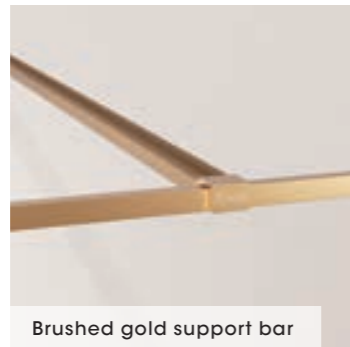

Solo Design +

Bring elegance into your bathroom with this thin aluminium framed single shower panel. With its choice of profiles colours, together with stunning on trend choice of glass panels, it allows you to create your own unique look in your bathroom space.

- 5 colours available – white, black, brushed graphite, brushed stainless steel and brushed gold. Available with 6 different glass options (depending on profile chosen)
- Matching reinforcement bar
- Reversible left/right installation, depending on glass finish
- Anti-limescale treatment
- 2000mm in height

Dimensions

Colours

Installation

Features

6 glass finishes