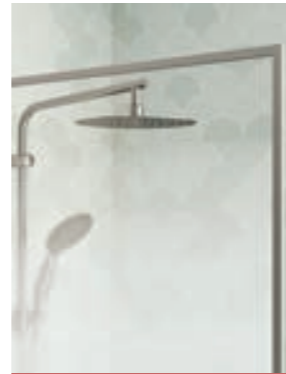

Cosmos XL
Order left or right option