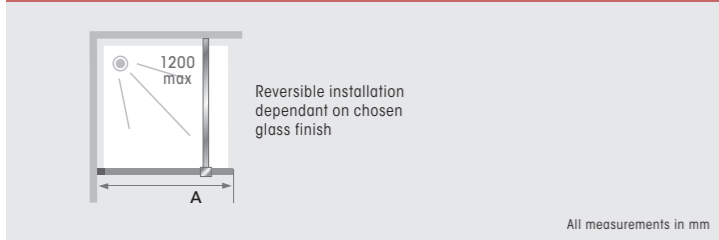

- 5 colours available – white, black, brushed graphite, brushed stainless steel and brushed gold. Available with 6 different glass options (depending on profile chosen)
- Matching reinforcement bar
- Reversible left/right installation, depending on glass finish
- Anti-limescale treatment
- 2000mm in height

## Dimensions