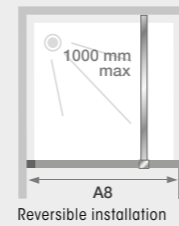

Solo 8

Simple yet stylish walk-in panel with full length chrome profile and simple straight reinforcement bar. This classic walk-in panel will look great no matter what your bathroom design.

- Chrome effect profile
- Chrome straight reinforcement bar (1000mm max)
- 8mm glass
- 2000mm in height
- Anti-limescale treatment as standard

Product codes and dimensions

Size	Product codes	Dimensions A8
700	PA1760CTNE	675 - 690
800	PA1761CTNE	775 - 790
900	PA1762CTNE	875 - 890
1000	PA1763CTNE	975 - 990
1200	PA1764CTNE	1175 - 1190
1400	PA1765CTNE	1375 - 1390

Straight reinforcement bar	RENFORT21
Ceiling mount mast bar	MAT01

Dimensions

All measurements in mm

Colours

Chrome

Installation

Walk-in

Walk-in

Features

10-year warranty

Height 2000mm

Easy maintenance

Left or right installation

Ease of installation

Easy access

Choice of reinforcement bar options