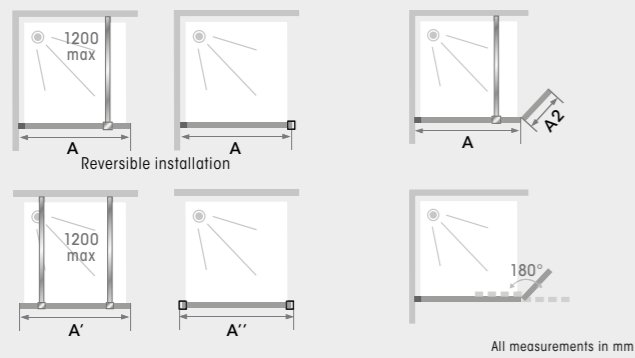

Solo 6 +

Stylish walk-in panel available in 3 profile colours black, white or chrome with a choice of two glass options transparent or cosmos. This range offers choice to create your own perfect walk-in shower solution to suit your bathroom space.

- Profile available in white, chrome or black
- 2 glass finishes, transparent and Cosmos XL
- Matching pivot panel available to add to single panel
- Reinforcement bar to match chosen profile colour
- Available in 2000mm as standard height
- 2250mm height is also available in 4 sizes with chrome profile and transparent glass only
- Quick assembly with no visible screws
- Anti-limescale

Dimensions