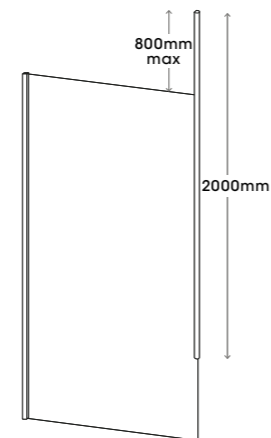

Installation

Solo 6+ Ceiling mounted mast bar, the bar does not rest on ground