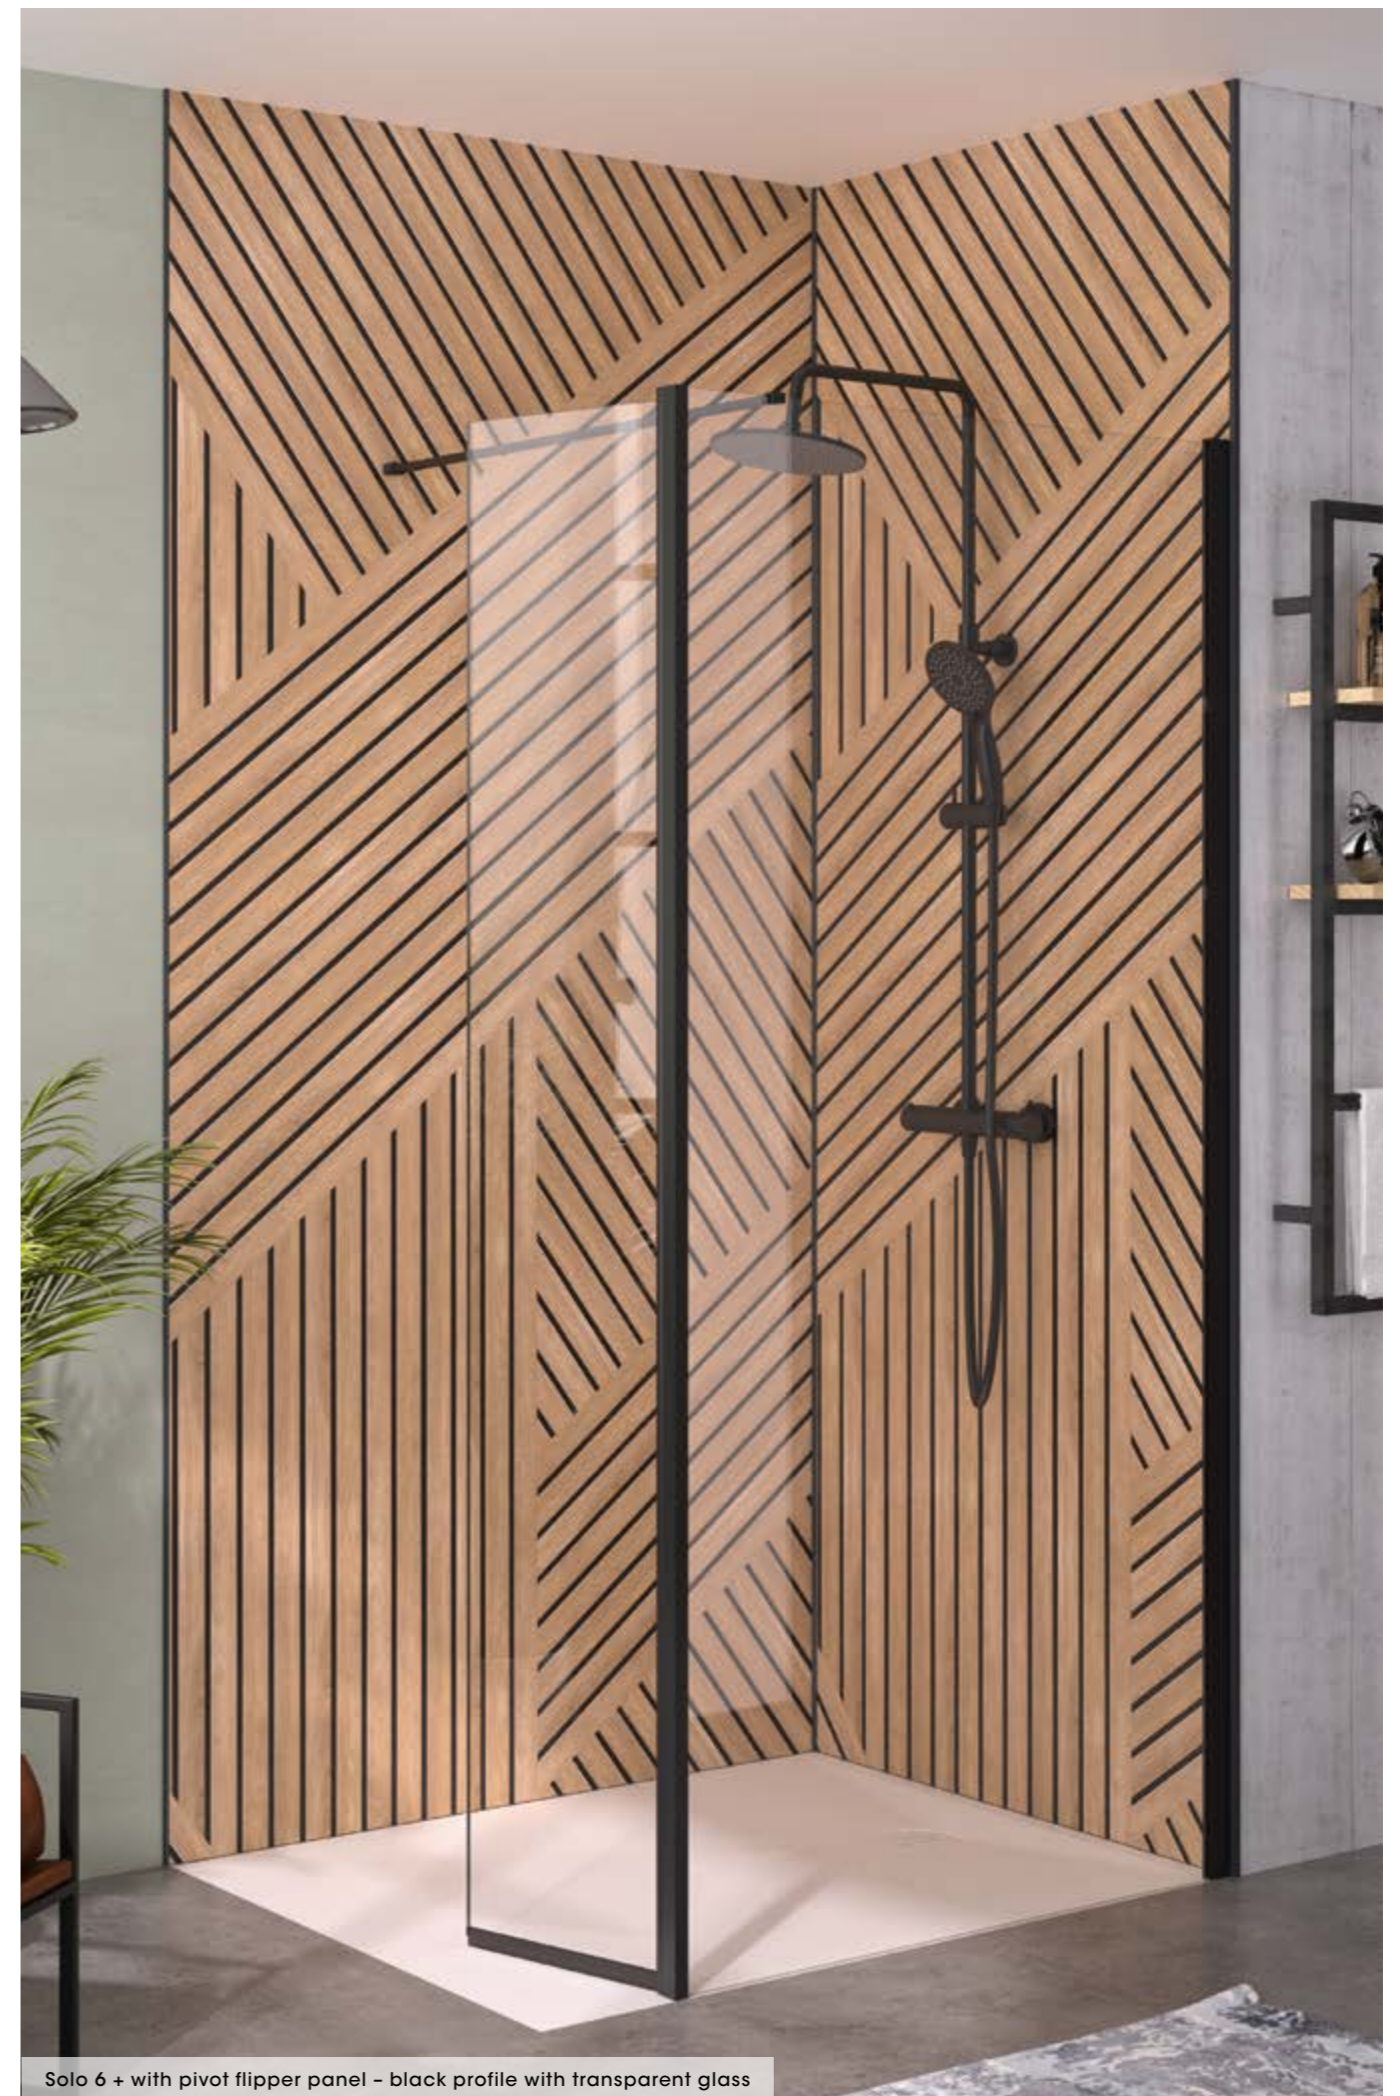

Solo 6 +

Stylish walk-in panel available in 3 profile colours black, white or chrome with a choice of two glass options transparent or cosmos. This range offers choice to create your own perfect walk-in shower solution to suit your bathroom space.

- Profile available in white, chrome or black
- 2 glass finishes, transparent and Cosmos XL
- Matching pivot panel available to add to single panel
- Reinforcement bar to match chosen profile colour
- Available in 2000mm as standard height
- 2250mm height is also available in 4 sizes with chrome profile and transparent glass only
- Quick assembly with no visible screws
- Anti-limescale

Dimensions

Colours

Installation

Solo 6+ Ceiling mounted mast bar, the bar does not rest on ground

Solo 6+ Ceiling mounted mast bar, installed horizontally in a recess

Features

Solo 6 + with pivot flipper panel - black profile with transparent glass