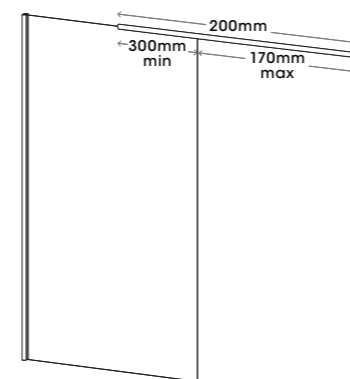

Solo 6+ Ceiling mounted mast bar, installed horizontally in a recess