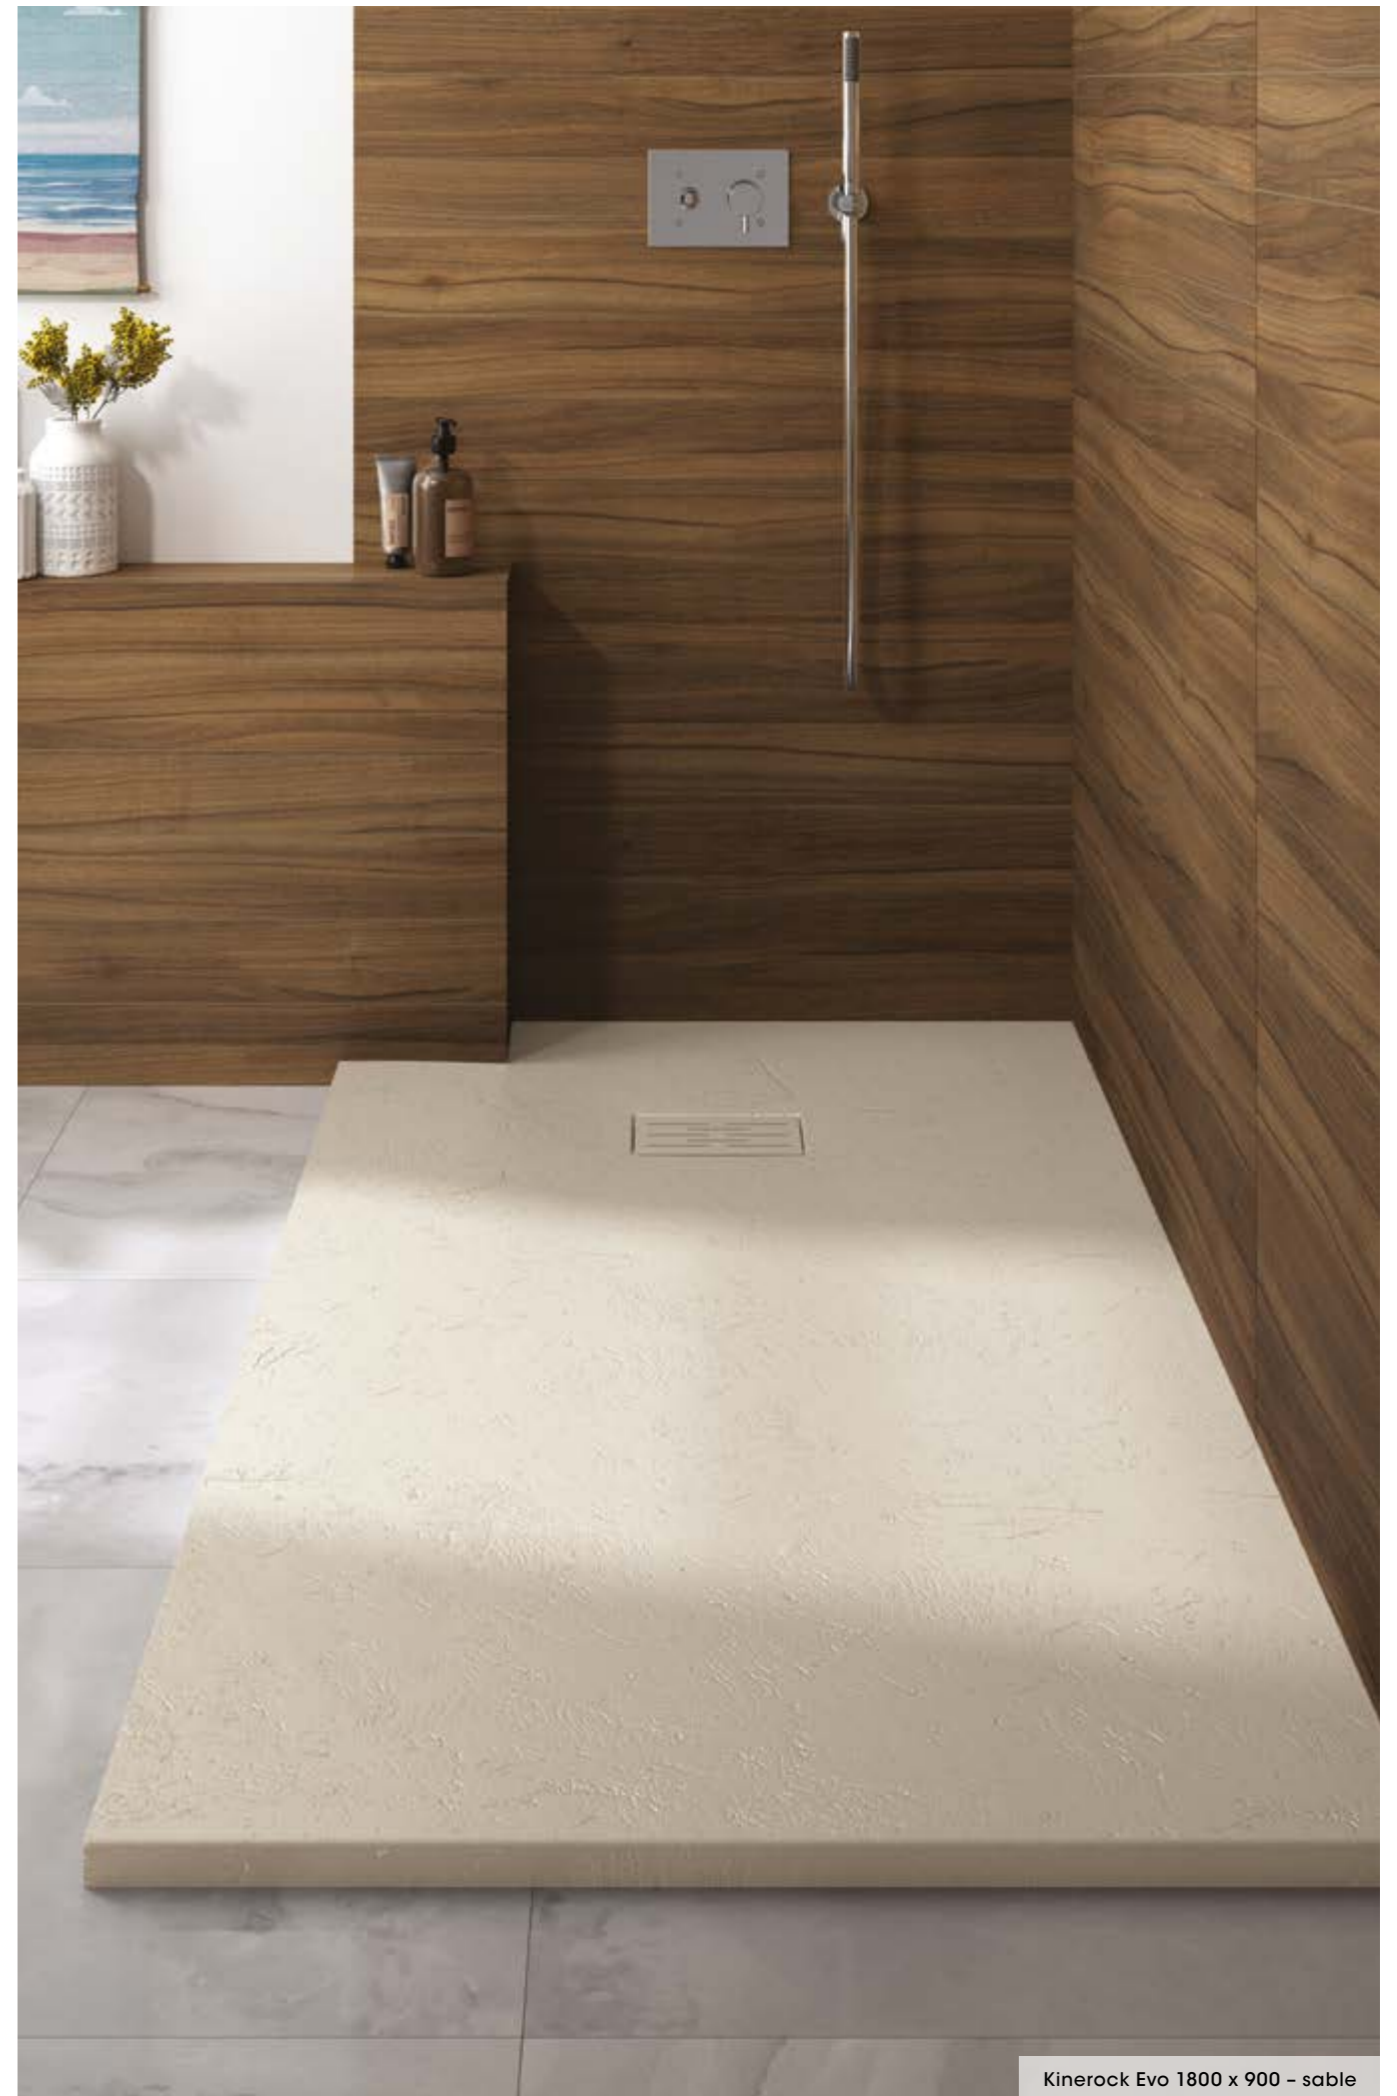

Features

Kinerock Evo 1800 x 900 - sable