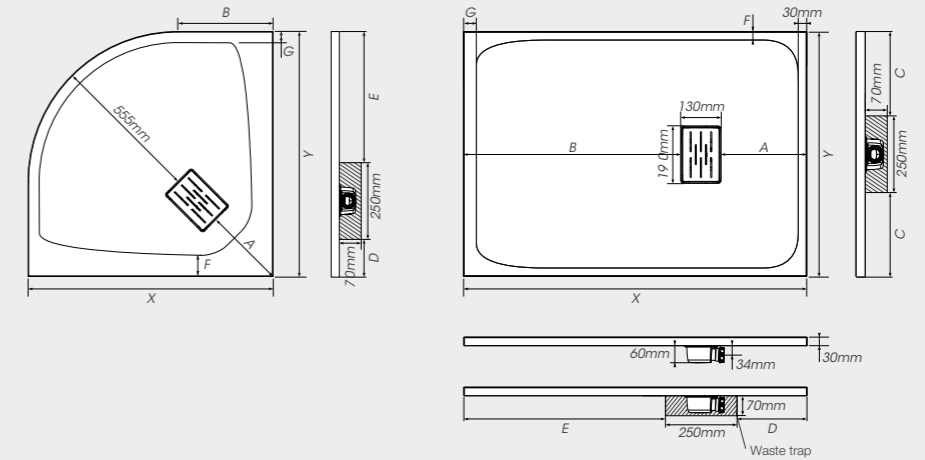

Dimensions

See table for measurements

Maximum cutting area (If the tray is not fully recessed, the cut dimensions must be positioned against the walls)

All measurements in mm

Kinerock Evo 900 x 900 quadrant - white