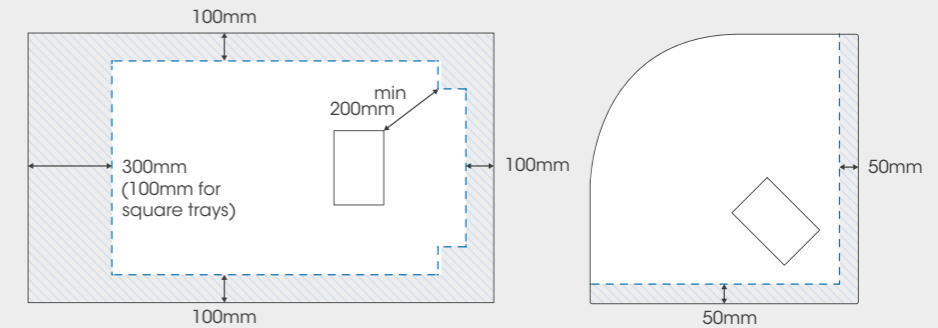

Dimensions

See table for measurements

Maximum cutting area (If the tray is not fully recessed, the cut dimensions must be positioned against the walls)

All measurements in mm

Kinerock Evo 900 x 900 quadrant - white