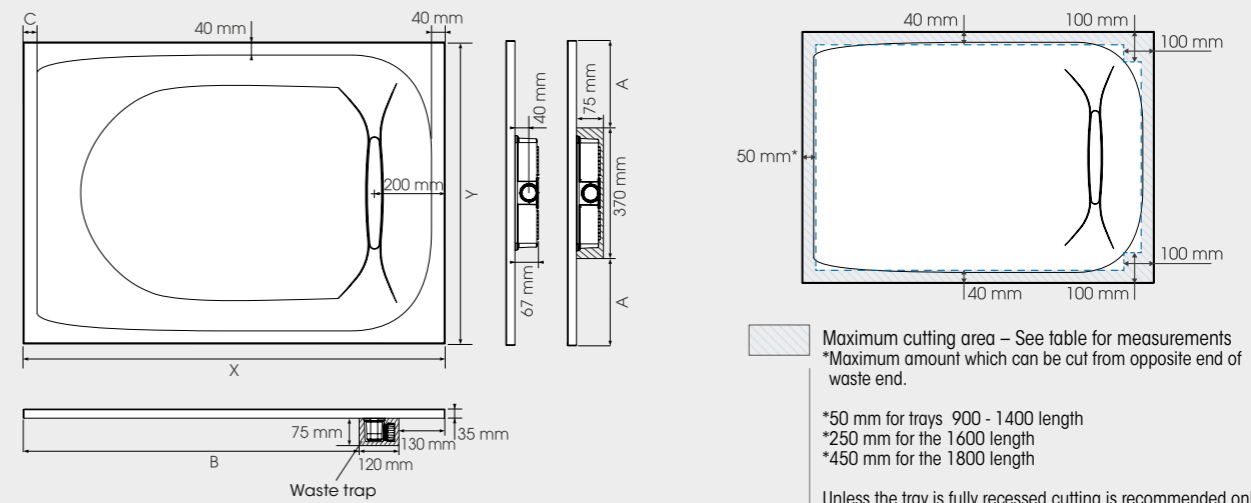

Product codes and dimensions

Size	Product codes				See dimensions on next page				
	White	Marine blue	Beige	Feet	A	B	C	X	Y
900 x 900	RD180	RD180M	RD180BE	KINPIED09	265	650	400	900	900
1000 x 1000	RD181	RD181M	RD181BE	KINPIED09	215	750	400	1000	1000
1000 x 800	RD182	RD182M	RD182BE	KINPIED09	265	750	400	1000	800
1000 x 900	RD183	RD183M	RD183BE	KINPIED09	315	750	400	1000	900
1200 x 800	RD184	RD184M	RD184BE	KINPIED14	215	950	400	1200	800
1200 x 900	RD185	RD185M	RD185BE	KINPIED14	265	950	400	1200	900
1200 x 1000	RD186	RD186M	RD186BE	KINPIED14	315	950	400	1200	1000
1400 x 800	RD187	RD187M	RD187BE	KINPIED14	215	1150	400	1400	800
1400 x 900	RD188	RD188M	RD188BE	KINPIED14	265	1150	400	1400	900
1400 x 1000	RD189	RD189M	RD189BE	KINPIED14	315	1150	400	1400	1000
1600 x 800	RD190	RD190M	RD190BE	KINPIED11	215	1350	240	1600	800
1600 x 900	RD191	RD191M	RD191BE	KINPIED11	265	1350	240	1600	900
1600 x 1000	RD192	RD192M	RD192BE	KINPIED11	315	1350	240	1600	1000
1800 x 800	RD193	RD193M	RD193BE	KINPIED11	215	1550	440	1800	800
1800 x 900	RD194	RD194M	RD194BE	KINPIED11	265	1550	440	1800	900
1800 x 1000	RD195	RD195M	RD195BE	KINPIED11	315	1550	440	1800	1000

Recommended feet for raised installation

Kinediva - beige

Unique lateral water flow system

Dimensions

See table for measurements

Maximum cutting area – See table for measurements
*Maximum amount which can be cut from opposite end of waste end.

- *50 mm for trays 900 - 1400 length
- *250 mm for the 1600 length
- *450 mm for the 1800 length

Unless the tray is fully recessed, cutting is recommended only on the sides of the tray that are positioned against the walls. Cutting is possible up to 50mm along the length of the tray but this means there will be no flat edge, so installation against a wall would not be possible.