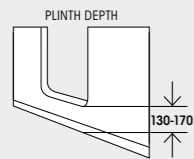

All measurements in mm

Kineduo with glass screen with hinged section - with T grab bar and magnetic handshower

Product codes

Size	
1600 x 750 (right)	KD316R
1600 x 750 (left)	KD316L
1700 x 750 (right)	KD317R
1700 x 750 (left)	KD317L
1800 x 800 (right)	KD318R
1800 x 800 (left)	KD318L

Kineduo with glass screen with hinged section and glass end screen - with T grab bar and magnetic handshower

Simple door latch

Magnetic shower head and T bar

Swan neck overhead shower

Dimensions

1600 x 750mm

1700 x 750mm

1800 x 800mm

Upstands shown around top of bath are available separately – please ask for details.

All measurements in mm

Optional extras

Make the Kineduo uniquely yours with our optional extras.