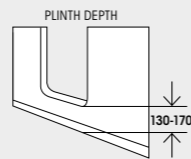

All measurements in mm

Kineduo with glass screen with hinged section - with T grab bar and magnetic handshower

Product codes

Size	
1600 x 750 (right)	KD316R
1600 x 750 (left)	KD316L
1700 x 750 (right)	KD317R
1700 x 750 (left)	KD317L
1800 x 800 (right)	KD318R
1800 x 800 (left)	KD318L

Kineduo with glass screen with hinged section and glass end screen - with T grab bar and magnetic handshower

Simple door latch

Magnetic shower head and T bar

Swan neck overhead shower

Dimensions

1600 x 750mm

1700 x 750mm

1800 x 800mm

Upstands shown around top of bath are available separately – please ask for details.

All measurements in mm

Optional extras

Make the Kineduo uniquely yours with our optional extras.