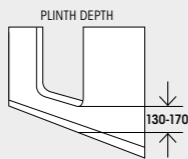

All measurements in mm

Kineduo with glass screen with hinged section - with T grab bar and magnetic handshower

Product codes

Size	
1600 x 750 (right)	KD316R
1600 x 750 (left)	KD316L
1700 x 750 (right)	KD317R
1700 x 750 (left)	KD317L
1800 x 800 (right)	KD318R
1800 x 800 (left)	KD318L

Kineduo with glass screen with hinged section and glass end screen - with T grab bar and magnetic handshower

Simple door latch

Magnetic shower head and T bar

Swan neck overhead shower

Dimensions

1600 x 750mm

1700 x 750mm

1800 x 800mm

Upstands shown around top of bath are available separately – please ask for details.

All measurements in mm

Optional extras

Make the Kineduo uniquely yours with our optional extras.