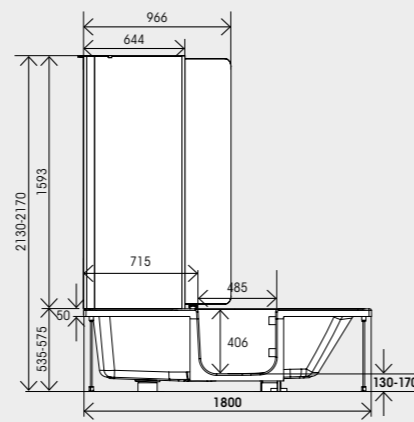

All measurements in mm

Kineduo with glass screen with hinged section - with T grab bar and magnetic handshower

Product codes

Size	
1600 x 750 (right)	KD316R
1600 x 750 (left)	KD316L
1700 x 750 (right)	KD317R
1700 x 750 (left)	KD317L
1800 x 800 (right)	KD318R
1800 x 800 (left)	KD318L

Kineduo with glass screen with hinged section and glass end screen - with T grab bar and magnetic handshower

Simple door latch

Magnetic shower head and T bar

Swan neck overhead shower

Dimensions

1600 x 750mm

1700 x 750mm

1800 x 800mm

Upstands shown around top of bath are available separately – please ask for details.

All measurements in mm

Optional extras

Make the Kineduo uniquely yours with our optional extras.