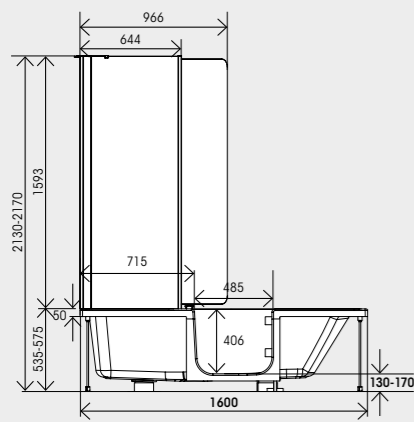

All measurements in mm

Kineduo with glass screen with hinged section - with T grab bar and magnetic handshower

Product codes

Size	
1600 x 750 (right)	KD316R
1600 x 750 (left)	KD316L
1700 x 750 (right)	KD317R
1700 x 750 (left)	KD317L
1800 x 800 (right)	KD318R
1800 x 800 (left)	KD318L

Kineduo with glass screen with hinged section and glass end screen - with T grab bar and magnetic handshower

Simple door latch

Magnetic shower head and T bar

Swan neck overhead shower

Dimensions

1600 x 750mm

1700 x 750mm

1800 x 800mm

Upstands shown around top of bath are available separately – please ask for details.

All measurements in mm

Optional extras

Make the Kineduo uniquely yours with our optional extras.