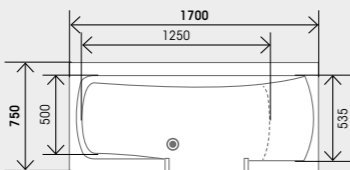

All measurements in mm

Kineduo with glass screen with hinged section - with T grab bar and magnetic handshower

Product codes

Size	
1600 x 750 (right)	KD316R
1600 x 750 (left)	KD316L
1700 x 750 (right)	KD317R
1700 x 750 (left)	KD317L
1800 x 800 (right)	KD318R
1800 x 800 (left)	KD318L

Kineduo with glass screen with hinged section and glass end screen - with T grab bar and magnetic handshower

Simple door latch

Magnetic shower head and T bar

Swan neck overhead shower

Dimensions

1600 x 750mm

1700 x 750mm

1800 x 800mm

Upstands shown around top of bath are available separately – please ask for details.

All measurements in mm

Optional extras

Make the Kineduo uniquely yours with our optional extras.