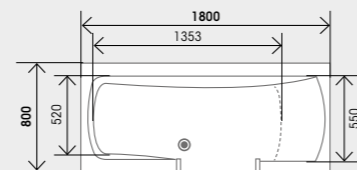

All measurements in mm

Kineduo with glass screen with hinged section - with T grab bar and magnetic handshower

Product codes

Size	
1600 x 750 (right)	KD316R
1600 x 750 (left)	KD316L
1700 x 750 (right)	KD317R
1700 x 750 (left)	KD317L
1800 x 800 (right)	KD318R
1800 x 800 (left)	KD318L

Kineduo with glass screen with hinged section and glass end screen - with T grab bar and magnetic handshower

Simple door latch

Magnetic shower head and T bar

Swan neck overhead shower

Dimensions

1600 x 750mm

1700 x 750mm

1800 x 800mm

Upstands shown around top of bath are available separately – please ask for details.

All measurements in mm

Optional extras

Make the Kineduo uniquely yours with our optional extras.