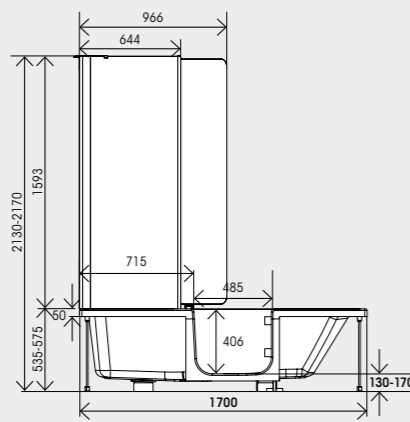

All measurements in mm

Kineduo with glass screen with hinged section - with T grab bar and magnetic handshower

Product codes

Size	
1600 x 750 (right)	KD316R
1600 x 750 (left)	KD316L
1700 x 750 (right)	KD317R
1700 x 750 (left)	KD317L
1800 x 800 (right)	KD318R
1800 x 800 (left)	KD318L

Kineduo with glass screen with hinged section and glass end screen - with T grab bar and magnetic handshower

Simple door latch

Magnetic shower head and T bar

Swan neck overhead shower

Dimensions

1600 x 750mm

1700 x 750mm

1800 x 800mm

Upstands shown around top of bath are available separately – please ask for details.

All measurements in mm

Optional extras

Make the Kineduo uniquely yours with our optional extras.