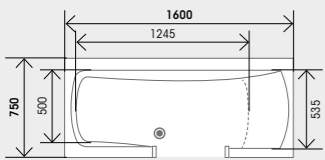

All measurements in mm

Kineduo with glass screen with hinged section - with T grab bar and magnetic handshower

Product codes

Size	
1600 x 750 (right)	KD316R
1600 x 750 (left)	KD316L
1700 x 750 (right)	KD317R
1700 x 750 (left)	KD317L
1800 x 800 (right)	KD318R
1800 x 800 (left)	KD318L

Kineduo with glass screen with hinged section and glass end screen - with T grab bar and magnetic handshower

Simple door latch

Magnetic shower head and T bar

Swan neck overhead shower

Dimensions

1600 x 750mm

1700 x 750mm

1800 x 800mm

Upstands shown around top of bath are available separately – please ask for details.

All measurements in mm

Optional extras

Make the Kineduo uniquely yours with our optional extras.