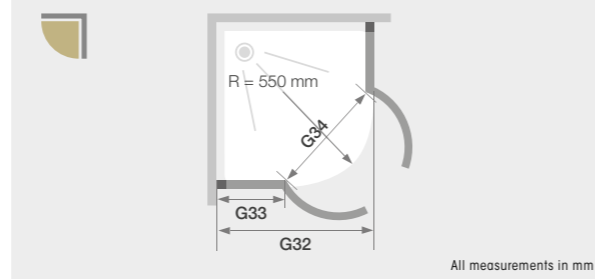

Quadrant with pivot doors

The Smart Design range offers an innovative design for easy installation but with slim profiles, slender handles and no visible screws it is also sleek and modern in design. This quadrant comes with two pivot doors that can open inwards or outwards so a great solution for a smaller bathroom.

- Aluminium profile available in white or chrome finish
- Pivot profiles allow the doors to open to 180° either inwards or outwards
- Chrome reinforcement brackets
- Optional threshold bar included
- Anti-limescale treatment

Product codes and dimensions

Size	Product codes		Dimensions		
	White profile Transparent glass	Chrome profile Transparent glass	G32	G33	G34
900	PA90198BTNE	PA90198CTNE	870/885	232	846
1000	PA90199BTNE	PA90199CTNE	970/985	332	846

Dimensions

Colours

Installation

Features