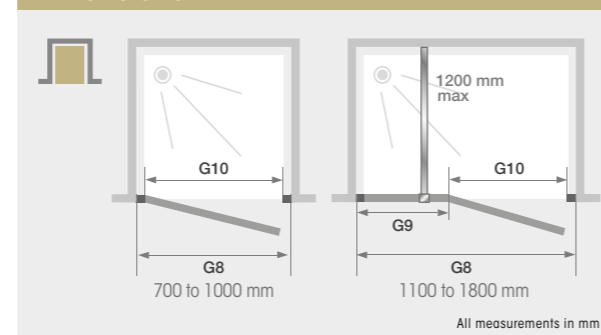

Dimensions

Colours

Installation