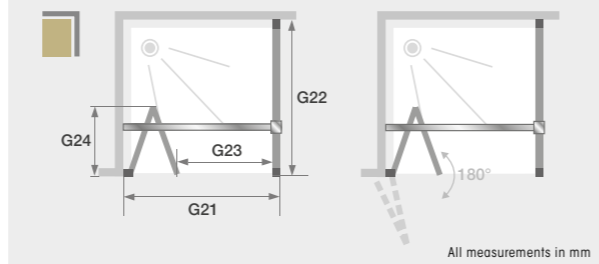

# Bi-fold door with fixed side panel

The Smart Design range offers an innovative design for easy installation but with slim profiles, slender handles and no visible screws it is also sleek and modern in design. The bi-fold door folds inwards or outwards to create a large opening space and with fixed side panel it is designed for a corner installation.

- Aluminium profile available in white or chrome finish
- Pivot profiles mean the door can open 180° inwards or outwards
- Optional threshold bar included
- Reinforcement bar in chrome effect (1200mm maximum)
- Easy closing; metal hinges with stepped indexing, that match the profile colour chosen
- Reversible panels
- Anti-limescale treatment

## Product codes and dimensions

Size	Product codes		Dimensions		
	Door		G21	G23	G24
	White profile Transparent glass	Chrome profile Transparent glass			
700	PA90190BTNE	PA90190CTNE	670 - 685	545	325
750	PA90191BTNE	PA90191CTNE	720 - 735	595	350
800	PA90192BTNE	PA90192CTNE	770 - 785	645	375
850	PA90193BTNE	PA90193CTNE	820 - 835	695	400
900	PA90194BTNE	PA90194CTNE	870 - 885	745	425
950	PA90195BTNE	PA90195CTNE	920 - 935	795	450
1000	PA90196BTNE	PA90196CTNE	970 - 985	845	475

## Dimensions