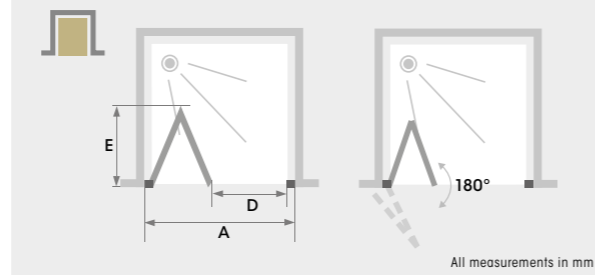

# Bi-fold door for recess

The Smart Design range offers an innovative design for easy installation but with slim profiles, slender handles and no visible screws it is also sleek and modern in design. The bi-fold door is designed for a recess installation.

- Aluminium profile available in white or chrome finish
- Door can open 180° inwards or outwards
- Optional threshold bar included
- Easy closing, metal hinges with stepped indexing, that match the profile colour chosen
- Anti-limescale treatment

## Product codes and dimensions

Size	Product codes		Dimensions		
	White profile Transparent glass	Chrome profile Transparent glass	A	D	E
700	PA9090BTNE	PA9090CTNE	670/700	525	310
750	PA9091BTNE	PA9091CTNE	720/750	575	335
800	PA9092BTNE	PA9092CTNE	770/800	625	360
850	PA9093BTNE	PA9093CTNE	820/850	675	385
900	PA9094BTNE	PA9094CTNE	870/900	725	410
950	PA9095BTNE	PA9095CTNE	920/950	775	435
1000	PA9096BTNE	PA9096CTNE	970/1000	825	460

## Dimensions