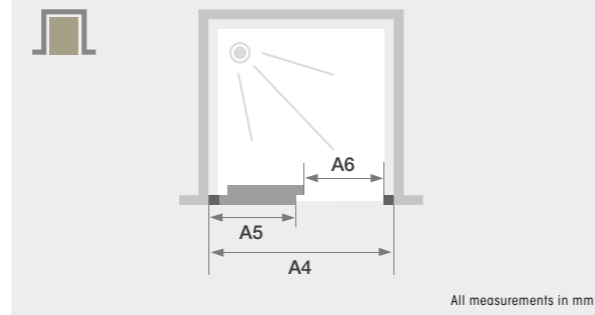

- Chrome effect profile
- Modern designed industrial look rollers
- Chrome-plated metal handle
- Threshold bar included
- Anti-limescale treatment

Product codes and dimensions

Size	Product codes	Dimensions		
		A4	A5	A6
1000	PA1773CTNE	985 - 1025	470	350
1200	PA1774CTNE	1185 - 1225	570	450
1400	PA1775CTNE	1385 - 1425	670	550
1600	PA1777CTNE	1585 - 1625	770	650
1700	PA1776CTNE	1685 - 1725	820	700

Dimensions

Colours

Installation

Sliding door

Features

10-year warranty

Height 2000mm

Easy maintenance

Left or right installation

Ease of installation

Easy access

Anti-limescale

8mm glass

Kinestyle sliding door for recess