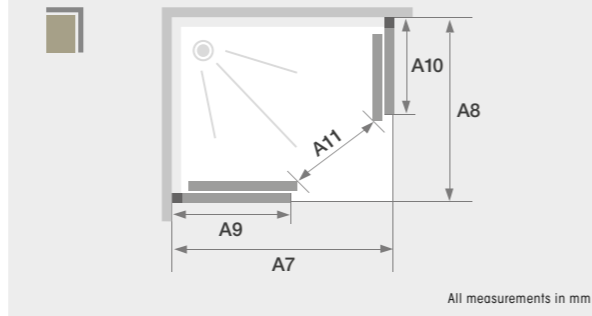

Corner entry with 2 sliding doors and fixed panels

Kinestyle is a premium range of enclosures that offers a modern take on the industrial look, with chrome profiles, and visible rollers on our sliding doors. This corner entry option comes with 2 sliding doors.

- Chrome effect profile
- Modern designed industrial look rollers
- Threshold bar included
- Anti-limescale treatment

Product codes and dimensions

Size	Product codes	Dimensions				
		A7	A8	A9	A10	A11
900 x 900	PA1756CTNE	875 - 900	875 - 900	400	400	450
1000 x 800	PA1750CTNE	975 - 1000	775 - 800	450	350	450
1000 x 900	PA1755CTNE	975 - 1000	875 - 900	450	400	510
1200 x 800	PA1751CTNE	1175 - 1200	775 - 800	550	350	530
1200 x 900	PA1752CTNE	1175 - 1200	875 - 900	550	400	590
1400 x 800	PA1753CTNE	1375 - 1400	775 - 800	650	350	620
1400 x 900	PA1754CTNE	1375 - 1400	875 - 900	650	400	670

Dimensions

Colours

Chrome

Installation

Sliding corner entry

Features

10-year warranty

Height 2000mm

Easy maintenance

Left or right installation

Ease of installation

Easy access

Anti-limescale

8mm glass

Kinestyle corner entry with 2 sliding doors