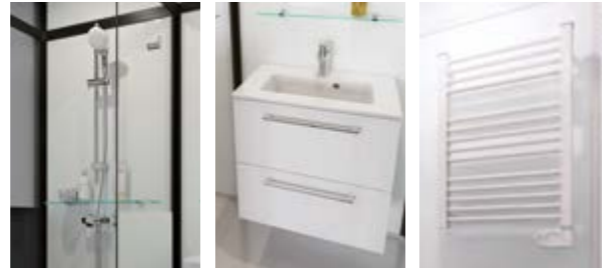

Modulo XL

Modulo XL features:

- Shower, Hand basin and WC
- Self-supporting platform in Biocryl on height-adjustable feet, with finishing plinths
- Opaque white glass back panels
- White honeycomb polypropylene ceiling with 2 integrated LED spotlights. Fully equipped with mirror, glass shelves, towel hook, toilet roll holder, ventilation grill, 220 V socket, floor mat
- Door latch included
- Available with or without a maceratorator

3 finishes available

Luxe

- Shower with sliding door
- Mechanical shower valve and hand shower
- Wall hung vanity wash basin
- Wall hung toilet
- Towel rail

Standard

- Shower area with curtain shower rail
- Mechanical shower valve and hand shower
- Washbasin with mixer tap
- Wall hung toilet

Colours

White

Black

Installation

Pivot door

Corner

Recess

Features

Product codes

Modulo XL	Without macerator pump			
	Recess		Corner	
	Shower on the left	Shower on the right	Shower on the left	Shower on the right
Low version				
White profile – White glass	MOB20WNGBBDT	MOB20WNBBDT	MOB20WAGBBDT	MOB20WADBBDT
Black profile – White glass	MOB20WNGNBDT	MOB20WNDNBDT	MOB20WAGNBDT	MOB20WADNBDT
Black profile – Black glass	MOB20WNGNNDT	MOB20WNDNNDT	MOB20WAGNNDT	MOB20WADNNDT
High version				
White profile – White glass	MO20WNGBBDT	MO20WNBBDT	MO20WAGBBDT	MO20WADBBDT
Black profile – White glass	MO20WNGNBDT	MO20WNDNBDT	MO20WAGNBDT	MO20WADNBDT
Black profile – Black glass	MO20WNGNNDT	MO20WNDNNDT	MO20WAGNNDT	MO20WADNNDT