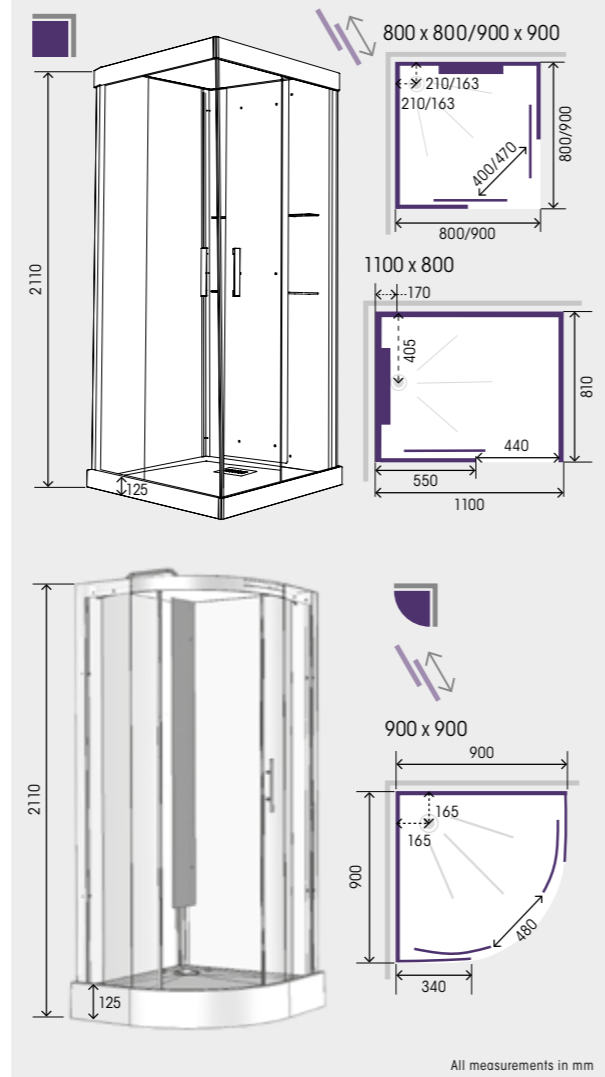

## Product codes

Size		
800 x 800	CA116A12GB	-
900 x 900	CA117A12GB	CA118A12GB
1100 x 800	CA119A12GB	-

## Features

10-year warranty

Height 2110mm

Easy maintenance

Left or right installation

Ease of installation

Anti-limescale

No shower

Silicone free

Glass 6mm panels 8mm door

Adjustable glass shelves

Accepts all shower controls

## Dimensions

All measurements in mm

Moonlight Quadrant 900x900 sliding doors (shower control shown is not included with Moonlight)