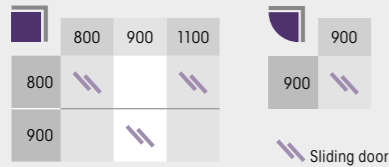

## Colours

Chrome

## Installation

Sliding door

Corner

Quadrant

## Fit your space

All measurements in mm