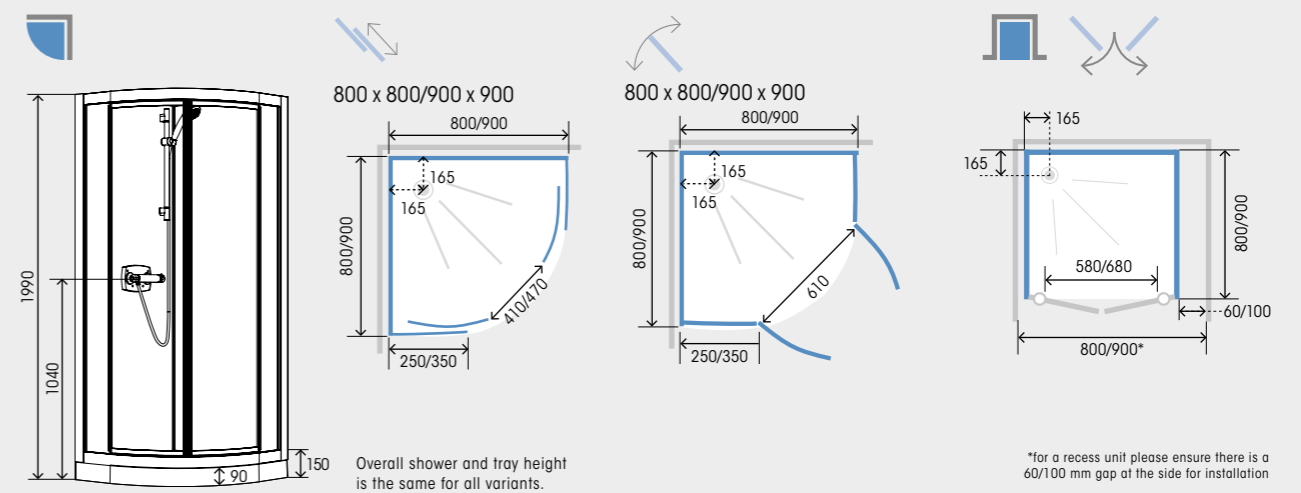

Legend: Sliding door (diagonal line), Pivot door (curved arrow), Saloon doors (V-shape)

All measurements in mm

If installing in a recess please check the sizing of the unit as a minimum of 60mm extra is needed for installation purposes. E.g. a 700 cubicle would need a minimum 760mm space.

Kineprime Glass Quadrant 900x900 sliding doors

Kineprime Glass 1000x800 sliding doors (thermostatic shower comes as standard with Kineprime Glass. Adjustable tray height for uneven floors)

Features

- 10-year warranty
- Height 1990mm
- Easy maintenance
- Left or right installation
- Ease of installation
- Shower included
- Silicone free
- Glass 5mm panels 5mm door

Product codes

Size						
700 x 700	CA720TTN	CA700TTN	CA740TTN	-	-	-
800 x 800	CA721TTN	CA701TTN	CA741TTN	CA781TTN	CA761TTN	CA9020TTN
900 x 900	CA722TTN	CA702TTN	CA742TTN	CA782TTN	CA762TTN	CA9030TTN
1000 x 800	CA713TTN	CA703TTN	CA743TTN	-	-	-

Kineprime Glass 900x900 recess pivot door

Rub-clean handset

Thermostatic shower

Dimensions

All measurements in mm