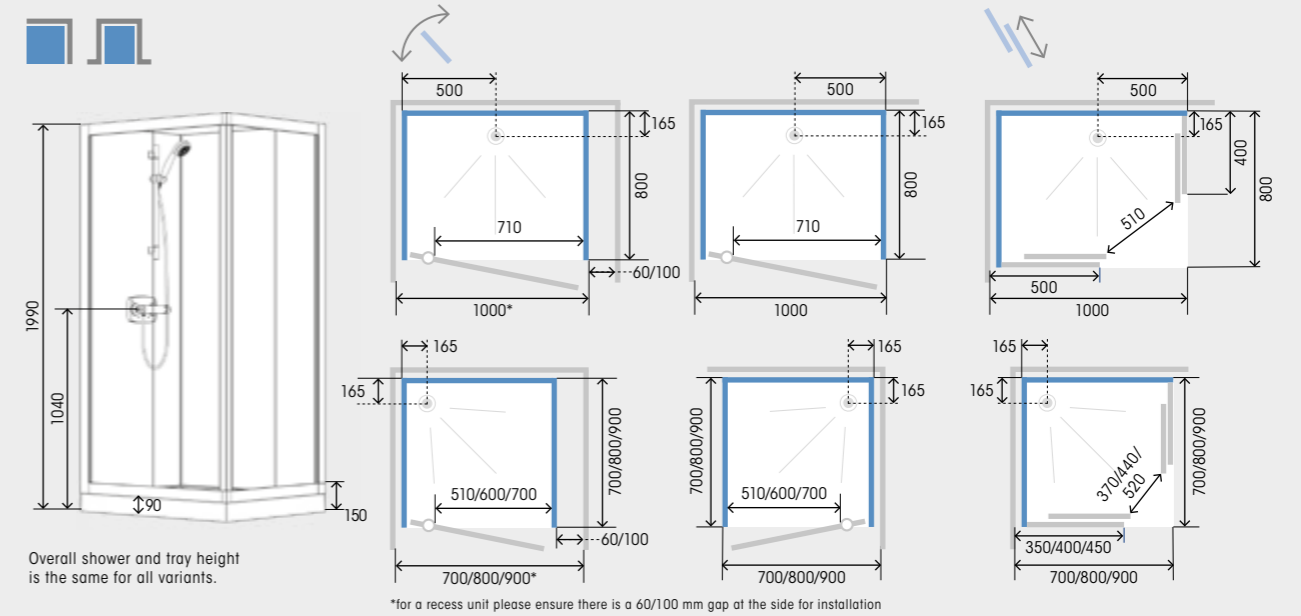

Legend: Sliding door (diagonal line), Pivot door (curved arrow), Saloon doors (V-shape)

All measurements in mm

If installing in a recess please check the sizing of the unit as a minimum of 60mm extra is needed for installation purposes. E.g. a 700 cubicle would need a minimum 760mm space.

Kineprime Glass Quadrant 900x900 sliding doors

Kineprime Glass 1000x800 sliding doors (thermostatic shower comes as standard with Kineprime Glass. Adjustable tray height for uneven floors)

Features

- 10-year warranty
- Height 1990mm
- Easy maintenance
- Left or right installation
- Ease of installation
- Shower included
- Silicone free
- Glass 5mm panels 5mm door

Product codes

Size						
700 x 700	CA720TTN	CA700TTN	CA740TTN	-	-	-
800 x 800	CA721TTN	CA701TTN	CA741TTN	CA781TTN	CA761TTN	CA9020TTN
900 x 900	CA722TTN	CA702TTN	CA742TTN	CA782TTN	CA762TTN	CA9030TTN
1000 x 800	CA713TTN	CA703TTN	CA743TTN	-	-	-

Kineprime Glass 900x900 recess pivot door

Rub-clean handset

Thermostatic shower

Dimensions

All measurements in mm