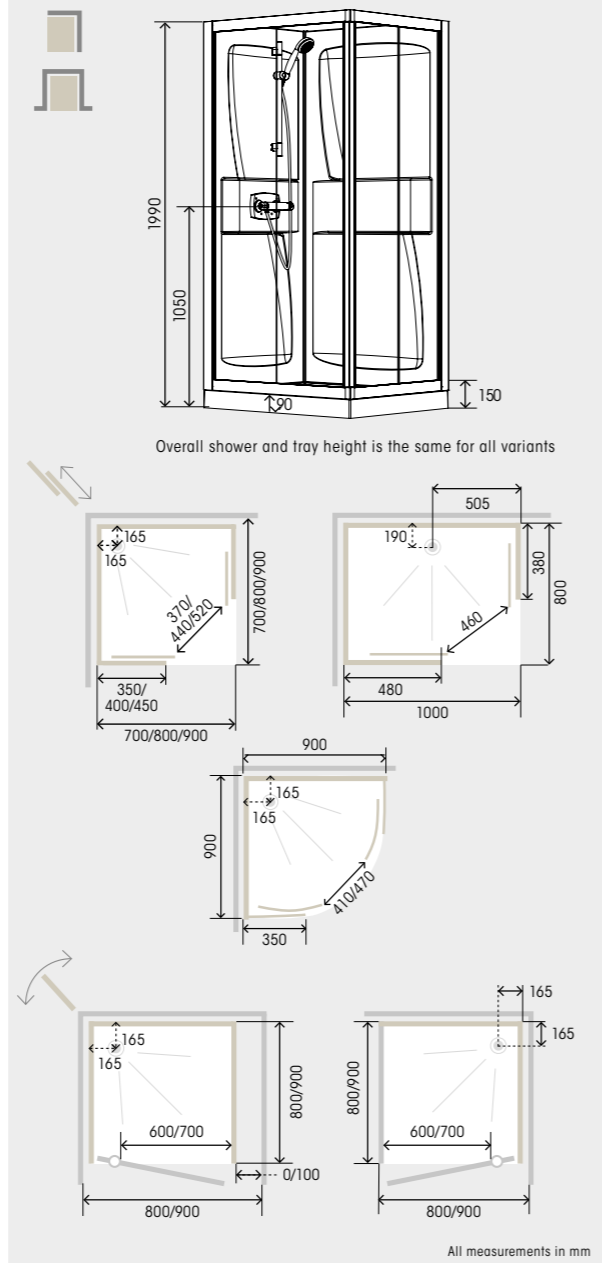

The attractive white framed cubicle combines stylish glass doors with practical plastic wall panels and is supplied with a thermostatic shower valve. This cubicle is easy and quick to install and doesn't even require any tools for the build. This self-contained cubicle comes in a variety of sizes and has either a sliding door or pivot, it also comes in a sliding door quadrant version. The plastic wall panel contains a convenient shelf for bottles.

	700	800	900	1000		800	900		900
700									
800									
900									

Sliding door
 Pivot door

All measurements in mm

If installing in a recess please check the sizing of the unit as a minimum of 60mm extra is needed for installation purposes. E.g. a 700 cubicle would need a minimum 760mm space.

Features

- 10-year warranty
- Height 1990mm
- Easy maintenance
- Left or right installation
- Ease of installation
- Shower included
- Silicone free
- Glass 4mm pivot door 5mm sliding door

Product codes

Size				
700 x 700	CA540TTN	CA510TTN	CA400TTN	CA5509TTN
800 x 800	CA560TTN	CA530TTN	CA600TTN	-
900 x 900	-	CA550TTN	-	-
1000 x 800	-	CA570TTN	-	-

Dimensions

Kineprime Contract 1000x800 sliding doors