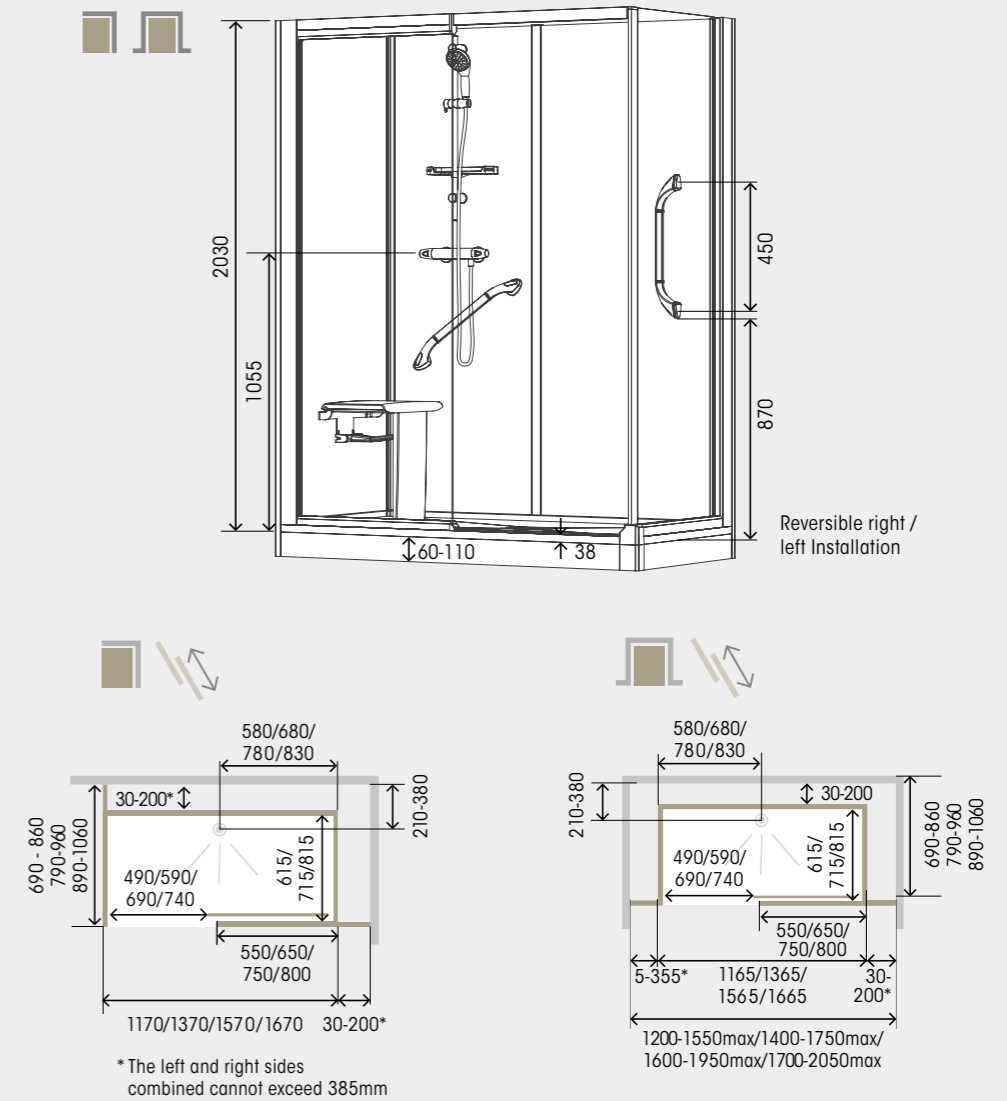

- 38mm shower tray threshold for easy entry
- Thermostatic shower with ergonomic controls
- Two grab bars included
- Anti-slip shower tray
- Fold down seat
- Unique, adjustable feet for unbreachable and uneven floors

## Fit your space

	1200	1400	1600	1700		1200	1400	1600	1700
700	///	///	///	///	700	///	///	///	///
800	///	///	///	///	800	///	///	///	///
900	///	///	///	///	900	///	///	///	///

/// Sliding door

All measurements in mm

## Features

10-year warranty

Height 2090mm

Easy maintenance

Left or right installation

Ease of installation

Anti-limescale

Shower included

Thermostatic control

Fold-down seat

Grab bar

Adjustable shelf

Dimensions

All measurements in mm