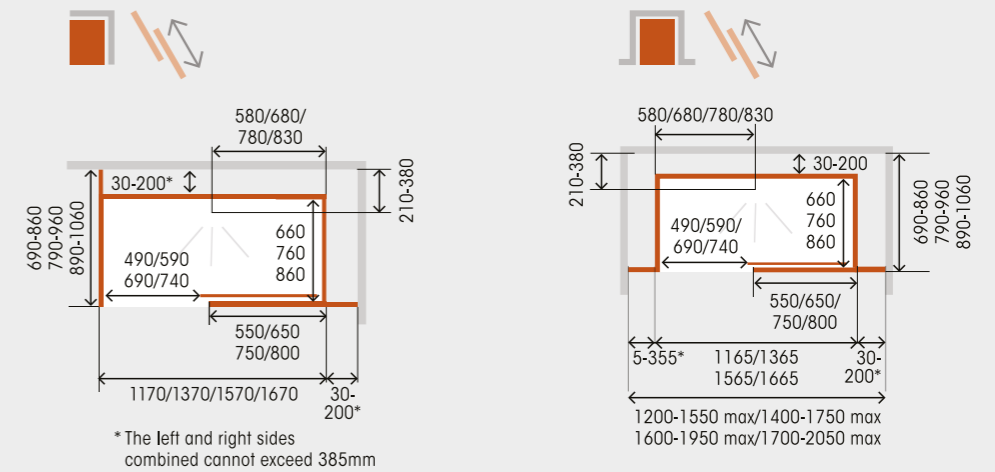

- Integrated safety bar
- 30mm shower tray threshold for easy entry
- Soft close integrated fold-down seat
- Grohe cool-touch thermostatic shower valve for safety and easy tap adjustments
- Easy to use magnetic handset clips to rail automatically
- Anti-slip shower tray
- Unique, adjustable feet for unbreachable and uneven floors
- White, opaque glass panels complete the stylish look of this shower cubicle

Colours

Chrome

Installation

Sliding door Corner Recess

Fit your space

	1200	1400	1600	1700		1200	1400	1600	1700
700	✓	✓	✓	✓	Sliding door	✓	✓	✓	✓
800	✓	✓	✓	✓		✓	✓	✓	✓
900	✓	✓	✓	✓		✓	✓	✓	✓

All measurements in mm

Features

Kinemagic Serenity + 1600x800 sliding door

Product codes

Size		
1200 x 700	SERPL C1270	SERPL R1270
1200 x 800	SERPL C1280	SERPL R1280
1200 x 900	SERPL C1290	SERPL R1290
1400 x 700	SERPL C1470	SERPL R1470
1400 x 800	SERPL C1480	SERPL R1480
1400 x 900	SERPL C1490	SERPL R1490
1600 x 700	SERPL C1670	SERPL R1670
1600 x 800	SERPL C1680	SERPL R1680
1600 x 900	SERPL C1690	SERPL R1690
1700 x 700	SERPL C1770	SERPL R1770
1700 x 800	SERPL C1780	SERPL R1780
1700 x 900	SERPL C1790	SERPL R1790

Thermostatic control

Shower head - magnetic handset

Grab bar

Fold-down seat

Dimensions

All measurements in mm