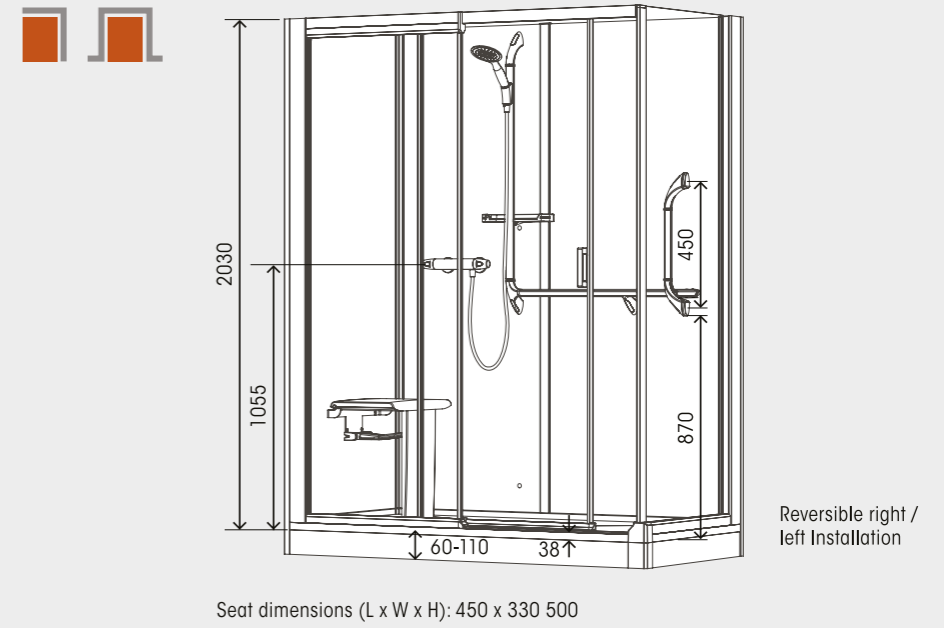

Kinemagic Serenity +

The Kinemagic Serenity + is perfect for providing care assisted showering or peace of mind for those who need a little extra help.

This high quality, all-in-one shower cubicle has been designed to fit in exactly the same space as your old bath. The innovative magnetic handset 'sticks' to the shower rail making it easier to handle for people with a weak grip. With integrated cool touch thermostatic shower control, a comfortable fold-down seat that takes up to 150kg, anti-slip flooring and secure grab bars, it provides the ultimate, safe showering experience.

- Integrated safety bar
- 30mm shower tray threshold for easy entry
- Soft close integrated fold-down seat
- Grohe cool-touch thermostatic shower valve for safety and easy tap adjustments
- Easy to use magnetic handset clips to rail automatically
- Anti-slip shower tray
- Unique, adjustable feet for unbreachable and uneven floors
- White, opaque glass panels complete the stylish look of this shower cubicle

Features

Kinemagic Serenity + 1600x800 sliding door

Product codes

Size		
1200 x 700	SERPL C1270	SERPL R1270
1200 x 800	SERPL C1280	SERPL R1280
1200 x 900	SERPL C1290	SERPL R1290
1400 x 700	SERPL C1470	SERPL R1470
1400 x 800	SERPL C1480	SERPL R1480
1400 x 900	SERPL C1490	SERPL R1490
1600 x 700	SERPL C1670	SERPL R1670
1600 x 800	SERPL C1680	SERPL R1680
1600 x 900	SERPL C1690	SERPL R1690
1700 x 700	SERPL C1770	SERPL R1770
1700 x 800	SERPL C1780	SERPL R1780
1700 x 900	SERPL C1790	SERPL R1790

Thermostatic control

Shower head - magnetic handset

Grab bar

Fold-down seat

Dimensions

All measurements in mm