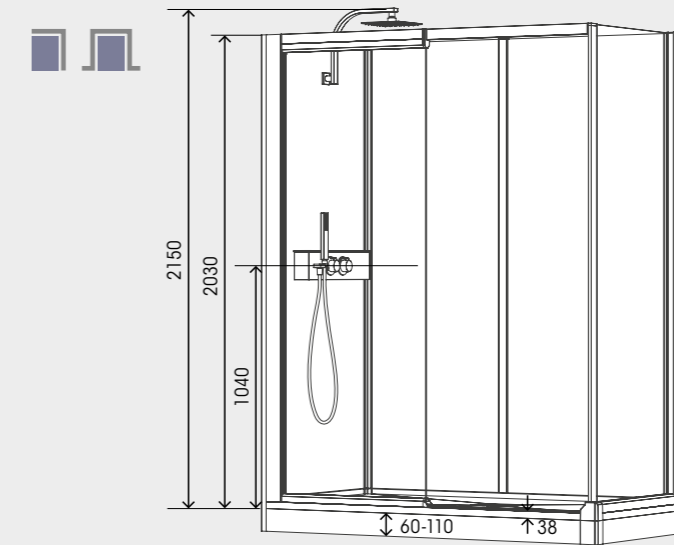

- 38mm shower tray threshold for easy entry
- Stylish thermostatic valve with integrated glass shelf
- Drenching overhead rain shower
- Unique, adjustable feet for unbreachable and uneven floors
- White opaque glass panels with transparent glass door and side panel (if corner) complete the stylish look of this shower cubicle

✓ Sliding door ✓ Saloon doors

All measurements in mm

Kinemagic Design 1000x800 saloon doors

Kinemagic Design 1600x900 recess sliding door

Features

10-year warranty

Height 2310mm

Easy maintenance

| Size |  |  |  |  |
|------------|---|---|---|---|
| 1000 x 700 | - | - | DEST C1070S | DEST R1070S |
| 1000 x 800 | - | - | DEST C1080S | DEST R1080S |
| 1000 x 900 | - | - | DEST C1090S | DEST R1090S |
| 1200 x 700 | DEST C1270 | DEST R1270 | DEST C1270S | DEST R1270S |
| 1200 x 800 | DEST C1280 | DEST R1280 | DEST C1280S | DEST R1280S |
| 1200 x 900 | DEST C1290 | DEST R1290 | DEST C1290S | DEST R1290S |
| 1400 x 700 | DEST C1470 | DEST R1470 | - | - |
| 1400 x 800 | DEST C1480 | DEST R1480 | - | - |
| 1400 x 900 | DEST C1490 | DEST R1490 | - | - |
| 1600 x 700 | DEST C1670 | DEST R1670 | - | - |
| 1600 x 800 | DEST C1680 | DEST R1680 | - | - |
| 1600 x 900 | DEST C1690 | DEST R1690 | - | - |
| 1700 x 700 | DEST C1770 | DEST R1770 | - | - |
| 1700 x 800 | DEST C1780 | DEST R1780 | - | - |
| 1700 x 900 | DEST C1790 | DEST R1790 | - | - |

Kinemagic Design 1000x800 saloon doors

Overhead rain shower

Low profile shower tray

Stylish shower valve and shelf

Dimensions

Reversible right / left installation