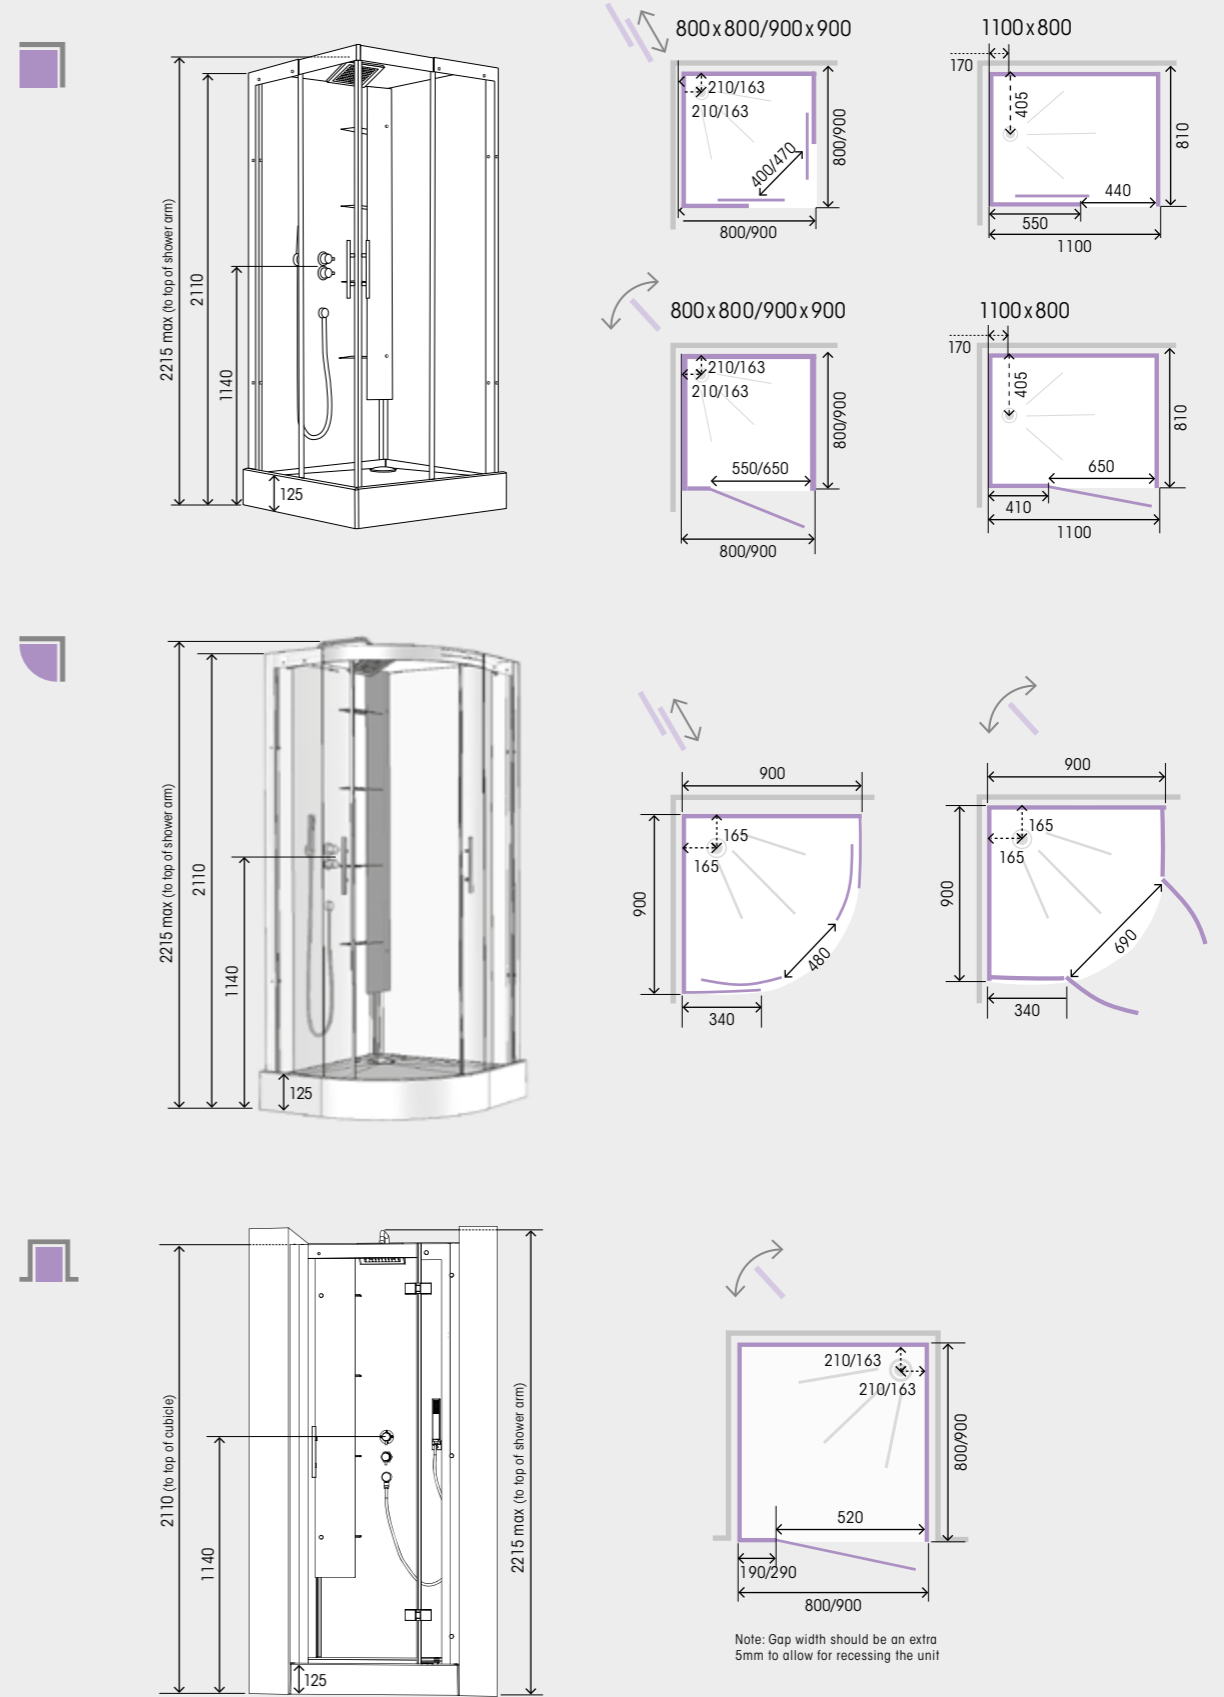

Recess

Fit your space

	800	900	1100		800	900
	800				800	
	900				900	

Sliding door Pivot door

All measurements in mm

Horizon 1100x800 pivot door

Horizon 1100x800 sliding door

Features

10-year warranty

Height 2215mm

Easy maintenance

Left or right installation

Ease of installation

Anti-limescale

Shower included

Silicone free

Glass 6mm panels 8mm door

Product codes

Size					
800 x 800	CA136A12	CA116A12	CA131A12	-	-
900 x 900	CA137A12	CA117A12	CA132A12	CA138A12	CA118A12
1100 x 800	CA139A12	CA119A12	-	-	-

Horizon 800x800 recess pivot door

Horizon Quadrant 900x900 pivot doors

Overhead rain shower

Adjustable glass shelves

Dimensions

Note: Gap width should be an extra 5mm to allow for recessing the unit