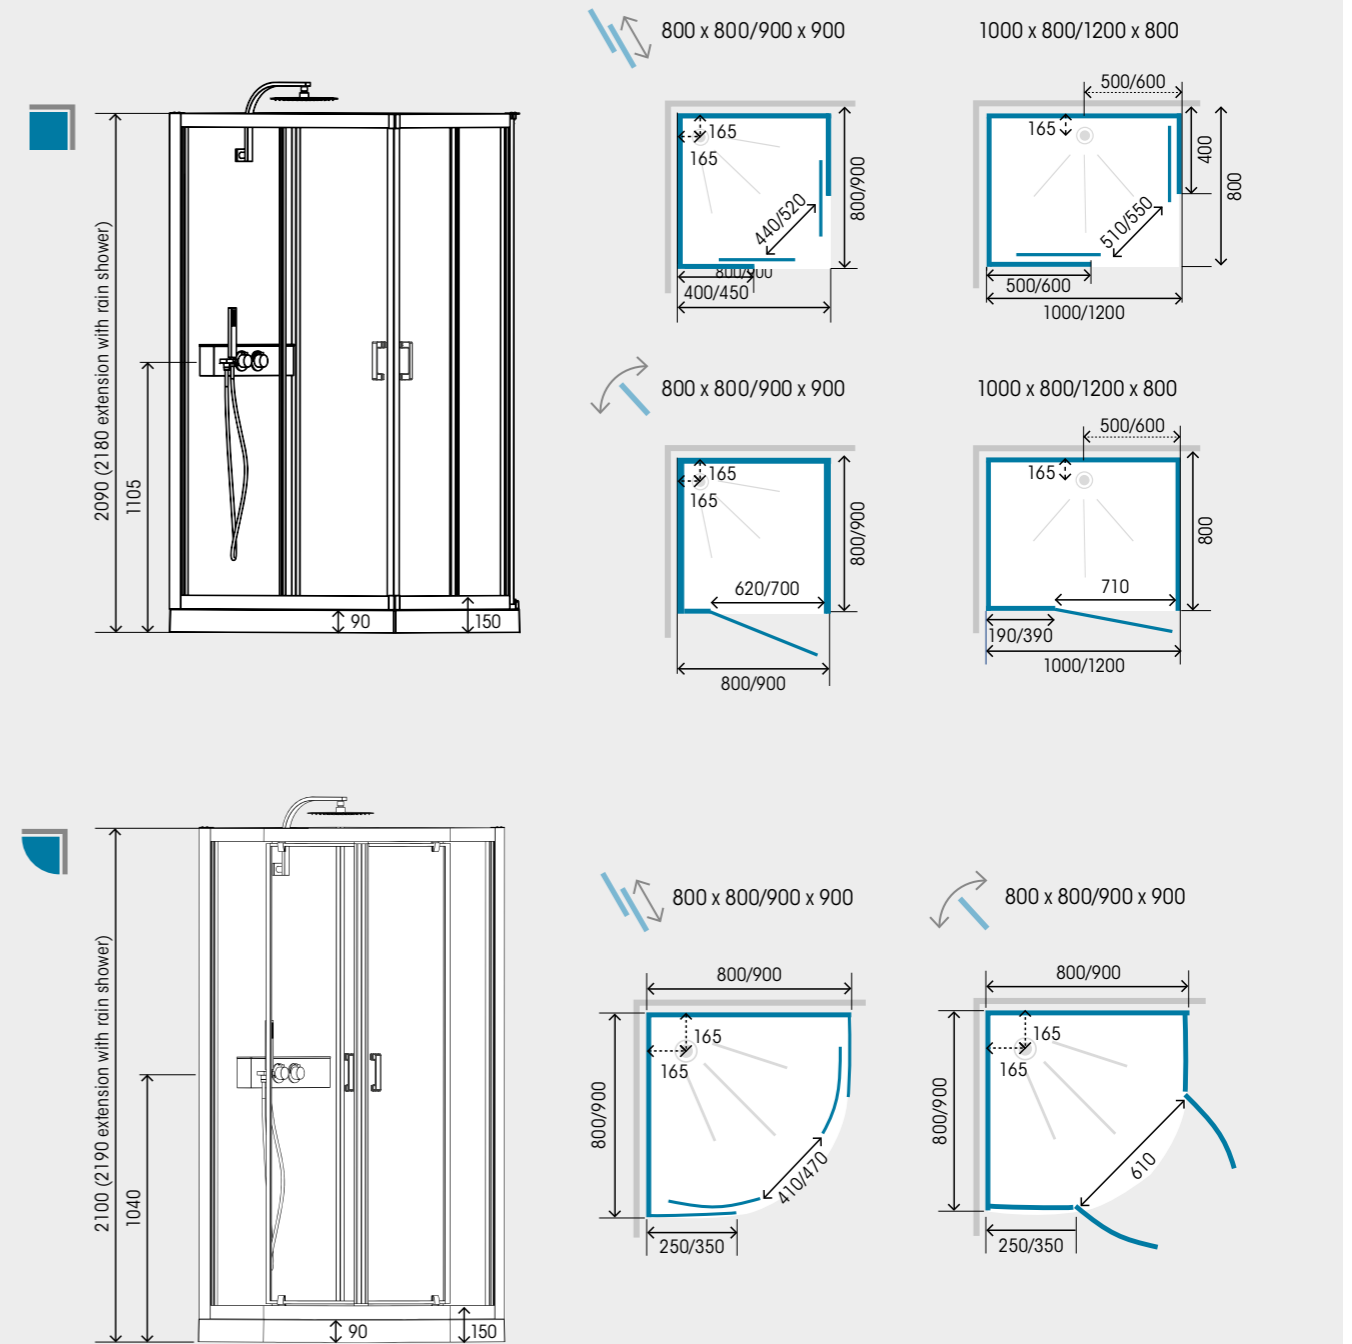

	800	900	1000	1200		800	900
800	Sliding door		Sliding door	Sliding door		800	Sliding door
900		Sliding door				900	Sliding door

Legend: Sliding door (diagonal lines), Pivot door (solid line)

All measurements in mm

Eden Quadrant 900x900 pivot doors

Eden 1200x800 sliding doors

Features

10-year warranty

Height 2180mm and 2190mm

Easy maintenance

Left or right installation

Ease of installation

Anti-limescale

Shower included

Silicone free

Glass 5mm panels 5mm door

Product codes

Size				
800 x 800	CA841	CA851	CA843	CA853
900 x 900	CA842	CA852	CA844	CA854
1000 x 800	CA846	CA856	-	-
1200 x 800	CA847	CA857	-	-

Dimensions

All measurements in mm