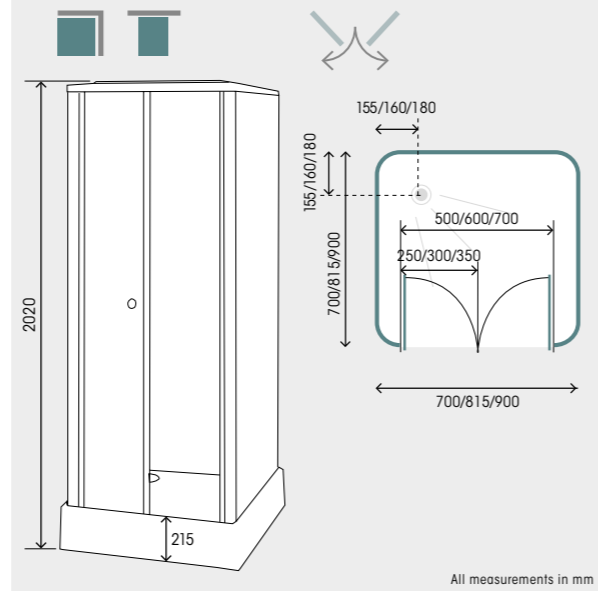

## Installation

Saloon door    Corner    Against a wall

## Fit your space

	700	800	900
700	✓		
800		✓	
900			✓

✓ Saloon doors

All measurements in mm

## Product codes

	Size	☐	☐
No shower	700 x 700	CA16GB	CA16GB
No shower	800 x 800	CA10GB	CA10GB
Shower valve (mechanical)	900 x 900	CA90GB	CA90GB

Consort 900x900 saloon doors - shower included

## Dimensions

All measurements in mm