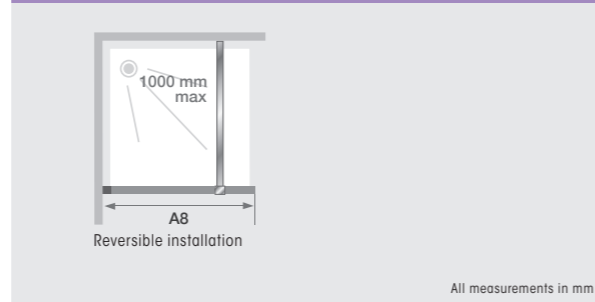

Solo 8

Simple yet stylish walk-in panel with full length chrome profile and simple straight reinforcement bar. This classic walk-in panel will look great no matter what your bathroom design.

- Chrome effect profile
- Chrome straight reinforcement bar (1000mm max)
- 8mm glass
- 2000mm in height
- Anti-limescale treatment as standard

Product codes and dimensions

Size	Product codes	Dimensions A8
700	PA1760CTNE	675 - 690
800	PA1761CTNE	775 - 790
900	PA1762CTNE	875 - 890
1000	PA1763CTNE	975 - 990
1200	PA1764CTNE	1175 - 1190
1400	PA1765CTNE	1375 - 1390

Straight reinforcement bar	RENFORT21
Ceiling mount mast bar	MAT01

Dimensions

Colours

Installation