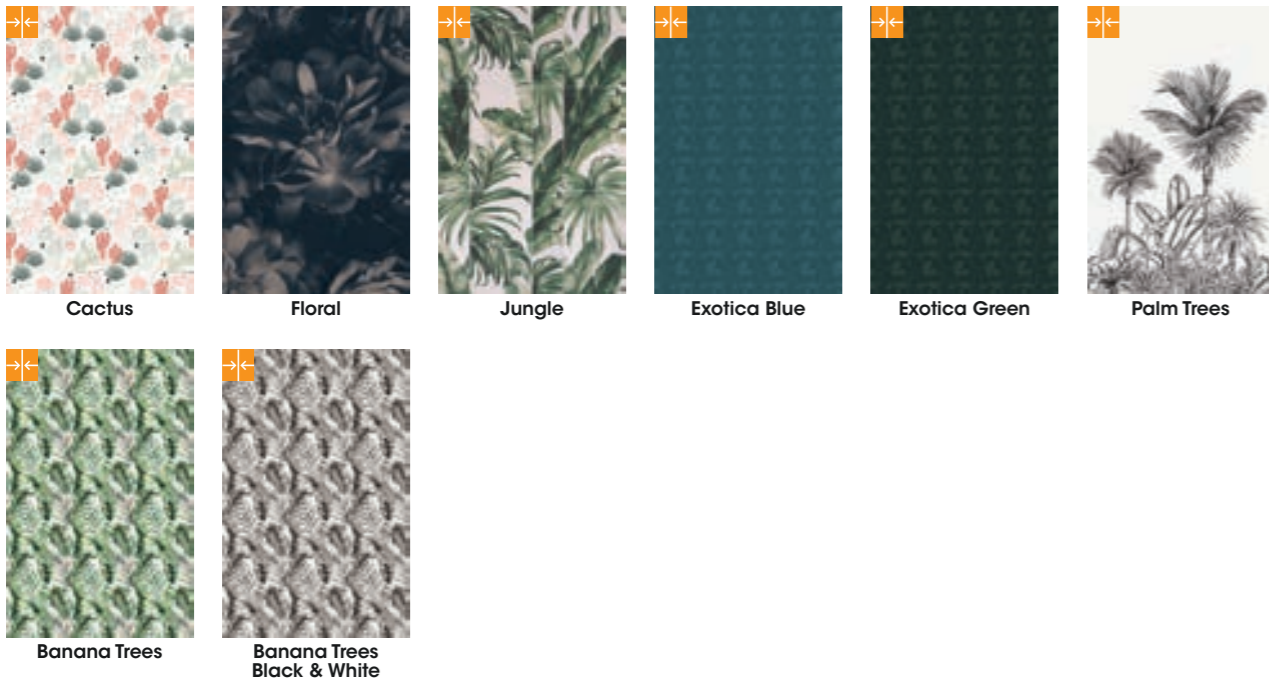

Designs chosen Exotica Blue

Colours

Please refer to pages 98 - 105 for codes.

Features

- More than 70 designs
- 10-year warranty
- Ease of installation
- Minimal preparation needed
- Easy maintenance
- 100% waterproof
- Lightweight & durable
- Easy to cut