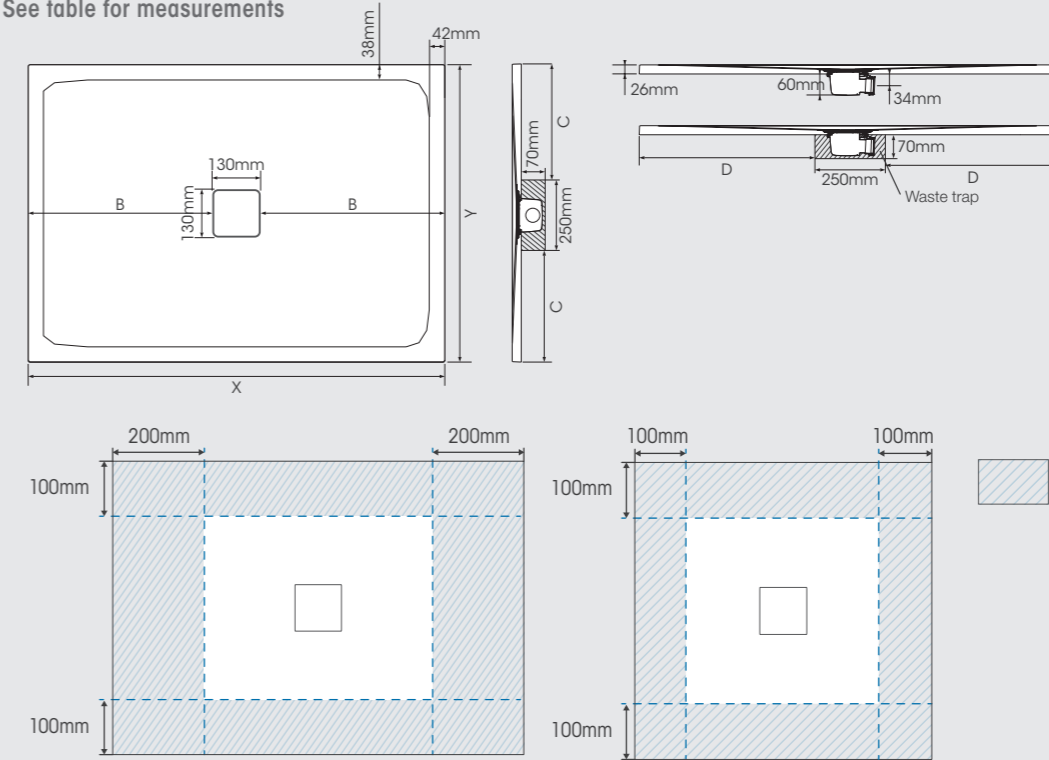

Kinemoon 1200 x 900 - white

Kinemoon 1200 x 900 - anthracite

Kinemoon 1200 x 900 - grey

Kinemoon 1200 x 900 - sable

Dimensions

See table for measurements

All measurements in mm

# Kinemoon Style

Our Kinemoon tray has evolved to now include a rectangular waste instead of square, still in the same texture and colours.

- Available in 5 colours
- Finish: Moonstone look and texture
- Thickness: 26mm
- Shape: Square and rectangle
- Colour co-ordinated, thin rectangular, metal waste cover, central to the tray (24 l/min)
- Made from Biolex, a mineral composite. It is made up of mineral (80%), acrylic resin and gel coat surface. This unique finish not only looks good but is also robust and resistant to damage
- Cuttable on four sides
- Versatile: Can be placed on the floor, raised on feet or sunk into the floor to create a wet room look
- Tray comes complete with:
  - Extra-flat waste
  - Metal waste cover to match your chosen tray colour
- Tested to PN24. Equivalent test to DIN 51097 C