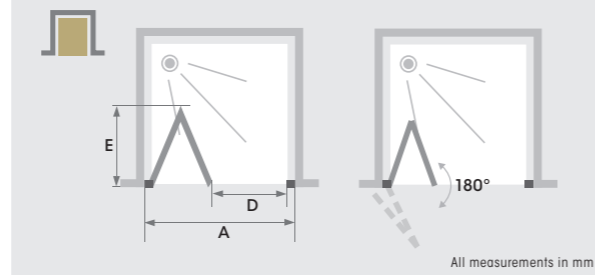

Bi-fold door for recess

The Smart Design range offers an innovative design for easy installation but with slim profiles, slender handles and no visible screws it is also sleek and modern in design. The bi-fold door is designed for a recess installation.

- Aluminium profile available in white or chrome finish
- Door can open 180° inwards or outwards
- Optional threshold bar included
- Easy closing, metal hinges with stepped indexing, that match the profile colour chosen
- Anti-limescale treatment

Product codes and dimensions

Size	Product codes		Dimensions		
	White profile Transparent glass	Chrome profile Transparent glass	A	D	E
700	PA9090BTNE	PA9090CTNE	670/700	525	310
750	PA9091BTNE	PA9091CTNE	720/750	575	335
800	PA9092BTNE	PA9092CTNE	770/800	625	360
850	PA9093BTNE	PA9093CTNE	820/850	675	385
900	PA9094BTNE	PA9094CTNE	870/900	725	410
950	PA9095BTNE	PA9095CTNE	920/950	775	435
1000	PA9096BTNE	PA9096CTNE	970/1000	825	460

Dimensions

Colours

Installation