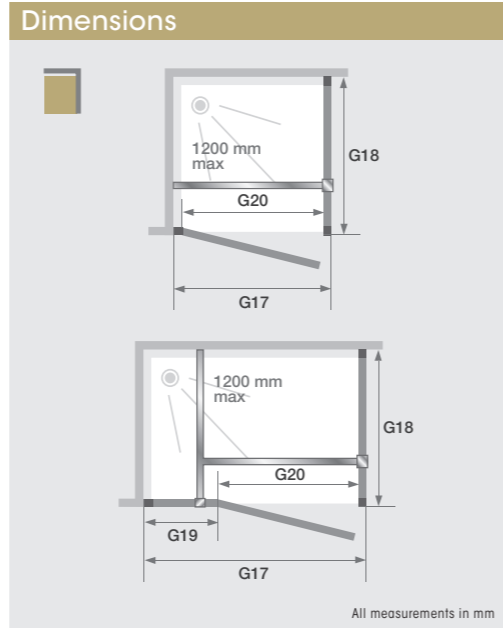

Pivot door with side panel for larger sizes

Colours

Chrome White Black

Installation

Pivot door

Product codes and dimensions							
Size	Product codes			Dimensions			
	Door			G17	G19	G20	
White profile	Chrome profile	Black profile					
Transparent glass	Transparent glass	Transparent glass					
700 to 1000 mm	700	PA90170BTNE	PA90170CTNE	PA90170NTNE	670 - 685	-	585
	750	PA90171BTNE	PA90171CTNE	PA90171NTNE	720 - 735	-	635
	800	PA90172BTNE	PA90172CTNE	PA90172NTNE	770 - 785	-	685
	850	PA90173BTNE	PA90173CTNE	PA90173NTNE	820 - 835	-	735
	900	PA90174BTNE	PA90174CTNE	PA90174NTNE	870 - 885	-	785
1100 to 1800 mm	950	PA90175BTNE	PA90175CTNE	PA90175NTNE	920 - 935	-	835
	1000	PA90176BTNE	PA90176CTNE	PA90176NTNE	970 - 985	-	885
	1100	PA90180BTNE	PA90180CTNE	PA90180NTNE	1070 - 1085	345	685
	1200	PA90181BTNE	PA90181CTNE	PA90181NTNE	1170 - 1185	445	685
	1300	PA90182BTNE	PA90182CTNE	PA90182NTNE	1270 - 1285	445	785
	1400	PA90183BTNE	PA90183CTNE	PA90183NTNE	1370 - 1385	545	785
	1500	PA90184BTNE	PA90184CTNE	PA90184NTNE	1470 - 1485	645	785
	1600	PA90185BTNE	PA90185CTNE	PA90185NTNE	1570 - 1585	745	785
1700	PA90186BTNE	PA90186CTNE	PA90186NTNE	1670 - 1685	845	785	
1800	PA90187BTNE	PA90187CTNE	PA90187NTNE	1770 - 1785	945	785	

Size	Product codes			Dimensions
	Side panel			G18
White profile	Chrome profile	Black profile		
Transparent glass	Transparent glass	Transparent glass		
700	PA90150BTNE	PA90150CTNE	PA90150NTNE	670 - 685
750	PA90151BTNE	PA90151CTNE	PA90151NTNE	720 - 735
800	PA90152BTNE	PA90152CTNE	PA90152NTNE	770 - 785
850	PA90153BTNE	PA90153CTNE	PA90153NTNE	820 - 835
900	PA90154BTNE	PA90154CTNE	PA90154NTNE	870 - 885
950	PA90155BTNE	PA90155CTNE	PA90155NTNE	920 - 935
1000	PA90156BTNE	PA90156CTNE	PA90156NTNE	970 - 985
1100	PA90157BTNE	PA90157CTNE	PA90157NTNE	1070 - 1085
1200	PA90158BTNE	PA90158CTNE	PA90158NTNE	1170 - 1185

Features

10-year warranty Height 2000mm Easy maintenance Left or right installation Ease of installation Easy access Anti-limescale 6mm glass