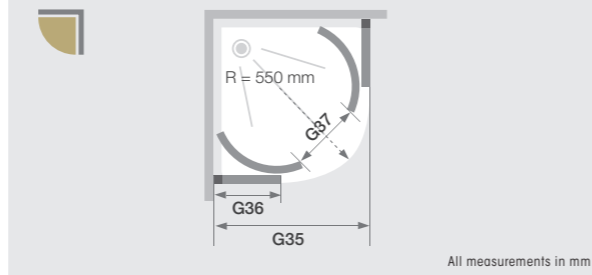

Quadrant with sliding doors

The Smart Design range offers an innovative design for easy installation but with slim profiles, slender handles and no visible screws it is also sleek and modern in design. This quadrant comes with two sliding doors and with rollers that unclip at the bottom and no overlap between the door and fixed panel cleaning is easy to keep it looking as good as the day it was installed.

- Aluminium profile available in white or chrome finish
- Easy to install with quick assembly, pre-mounted rollers
- Easy cleaning: The door and fixed panel do not overlap, plus the bottom of the door can be unclipped if necessary
- Comes with rollers already fitted for easy installation
- Anti-limescale treatment

Product codes and dimensions

Size	Product codes		Dimensions		
	White profile Transparent glass	Chrome profile Transparent glass	G35	G36	G37
900	PA90280BTNE	PA90280CTNE	870/885	334	520
1000	PA90281BTNE	PA90281CTNE	970/985	434	520

Dimensions

Colours

Installation