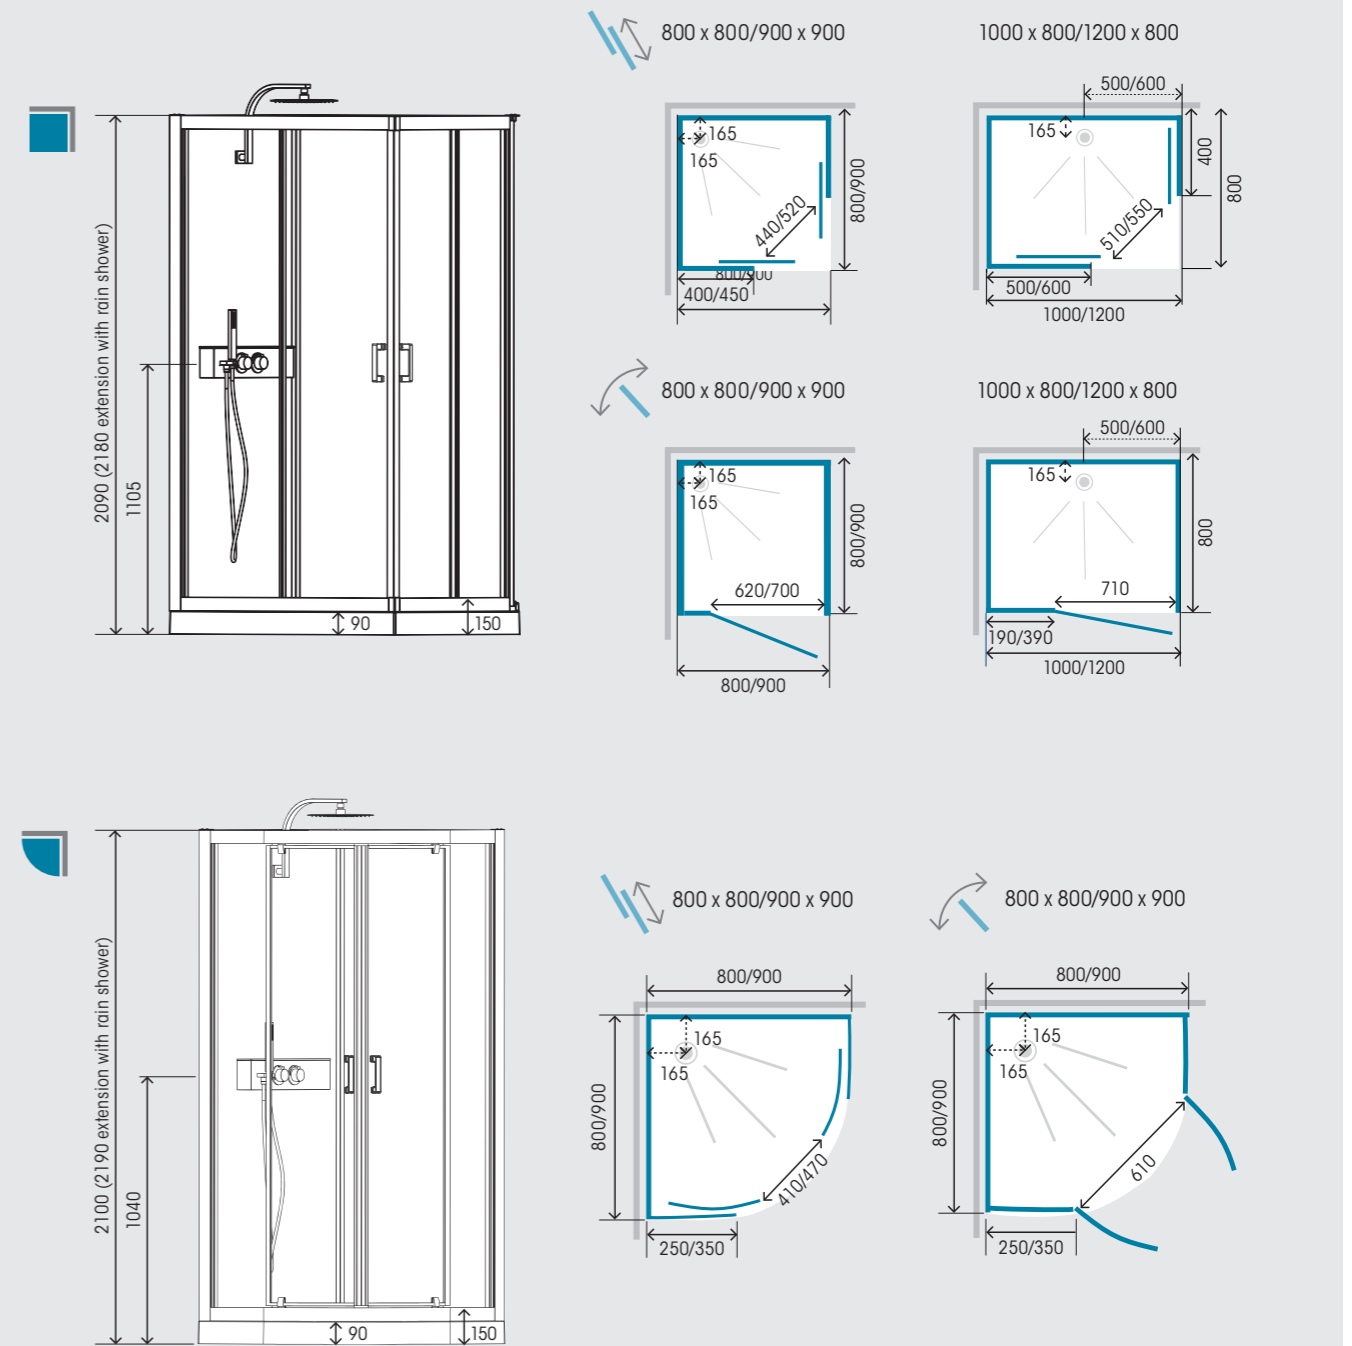

Dimensions