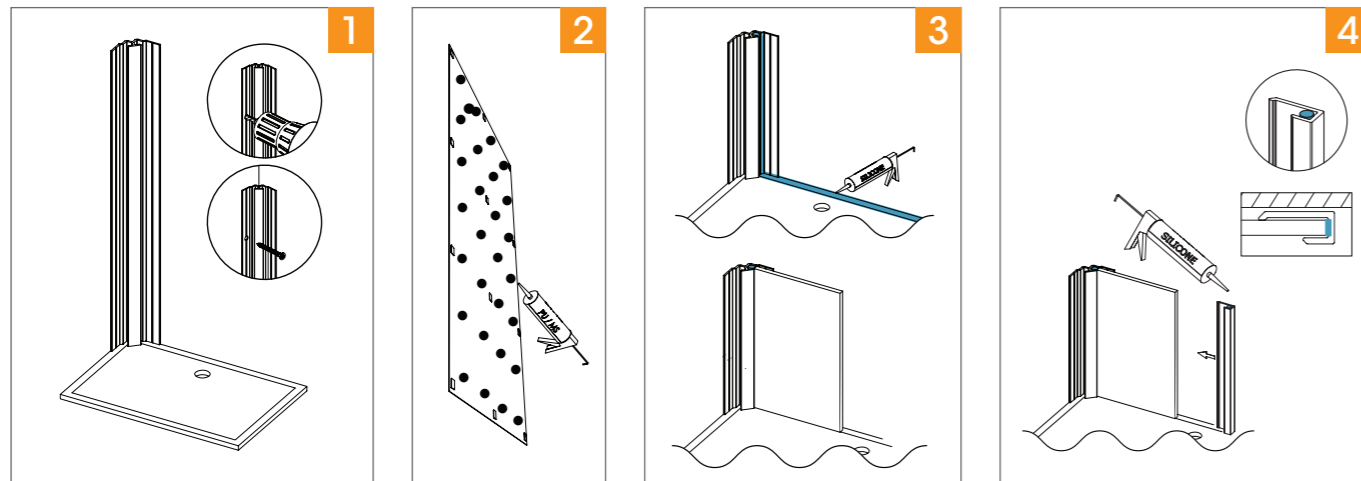

### Profile colours

Chrome

White

Black

- 1 Screw the corner profile to the wall
- 2 Put the adhesive on the back of the panel then attach the PU or MS polymer glue pads
- 3 Silicone the inside of the corner profile as well as the edge of the tray then insert the panel which has already been cut or drilled to size as needed
- 4 Silicone the end profile then slide it onto the panel