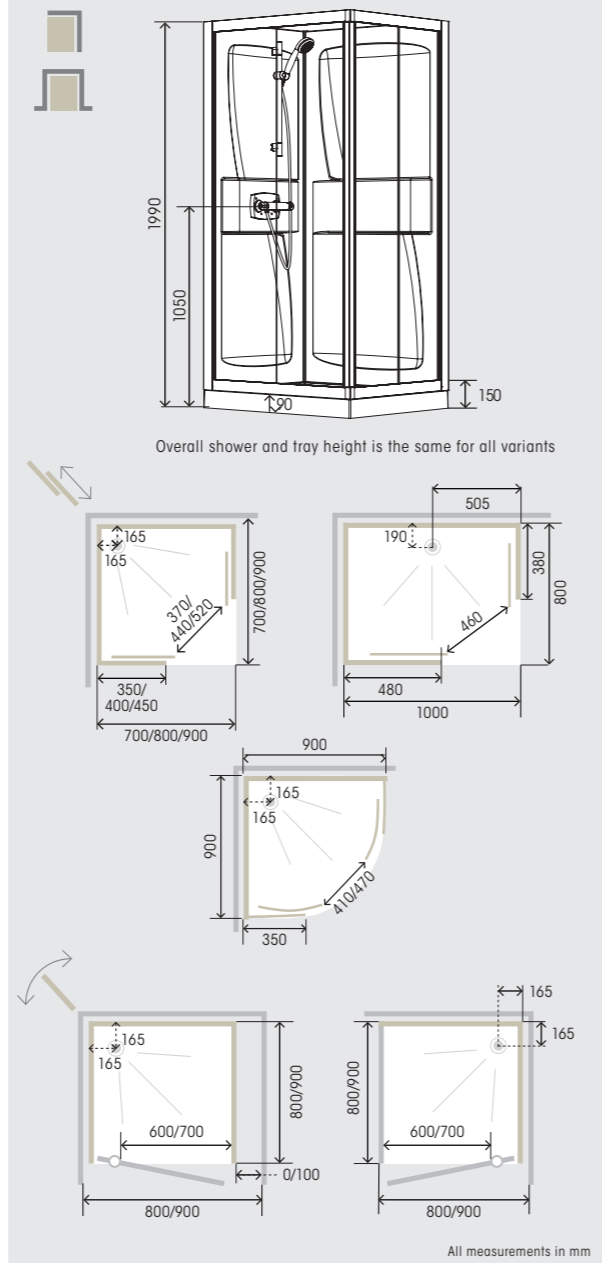

The attractive white framed cubicle combines stylish glass doors with practical plastic wall panels and is supplied with a thermostatic shower valve. This cubicle is easy and quick to install and doesn't even require any tools for the build. This self-contained cubicle comes in a variety of sizes and has either a sliding door or pivot, it also comes in a sliding door quadrant version. The plastic wall panel contains a convenient shelf for bottles.

- All-in-one shower cubicle
- White profile and plastic walls
- Sliding and pivot doors available
- Thermostatic shower included

Colours

White

Installation

Fit your space

	700	800	900	1000		800	900		900
700									
800									
900									

Legend: Sliding door (diagonal lines), Pivot door (dashed lines)

All measurements in mm

If installing in a recess please check the sizing of the unit as a minimum of 60mm extra is needed for installation purposes. E.g. a 700 cubicle would need a minimum 760mm space.

Features

- 10-year warranty
- Height 1990mm
- Easy maintenance
- Left or right installation
- Ease of installation
- Shower included
- Silicone free
- Glass 4mm pivot door 5mm sliding door

Product codes

Size				
700 x 700	-	CA510TTN	-	-
800 x 800	CA540TTN	CA530TTN	CA5400TTN	-
900 x 900	CA560TTN	CA550TTN	CA5600TTN	CA5509TTN
1000 x 800	-	CA570TTN	-	-

Dimensions

Kineprime Contract 1000x800 sliding doors