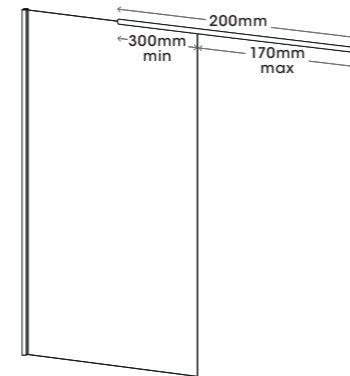

Solo 6+ Ceiling mounted mast bar, installed horizontally in a recess