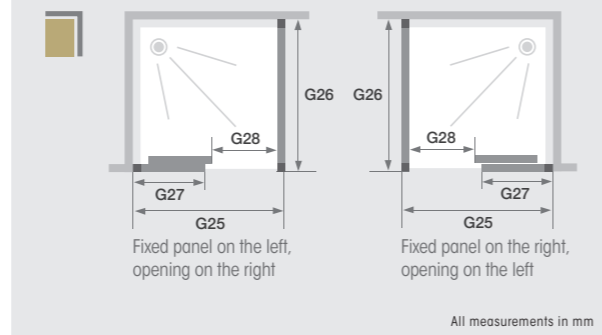

Fixed panel			G26		
	White profile Transparent glass	Chrome profile Transparent glass	Black profile Transparent glass			
	700	PA90290BTNE	PA90290CTNE		PA90290NTNE	670 - 685
750	PA90291BTNE	PA90291CTNE	PA90291NTNE	720 - 735		
800	PA90292BTNE	PA90292CTNE	PA90292NTNE	770 - 785		
850	PA90293BTNE	PA90293CTNE	PA90293NTNE	820 - 835		
900	PA90294BTNE	PA90294CTNE	PA90294NTNE	870 - 885		
950	PA90295BTNE	PA90295CTNE	PA90295NTNE	920 - 935		
1000	PA90296BTNE	PA90296CTNE	PA90296NTNE	970 - 985		
1100	PA90297BTNE	PA90297CTNE	PA90297NTNE	1070 - 1085		
1200	PA90298BTNE	PA90298CTNE	PA90298NTNE	1170 - 1185		

Dimensions

Colours

Installation

Features

- 10-year warranty
- Height 2000mm
- Easy maintenance
- Left or right installation
- Ease of installation
- Easy access
- Anti-limescale
- 6mm glass