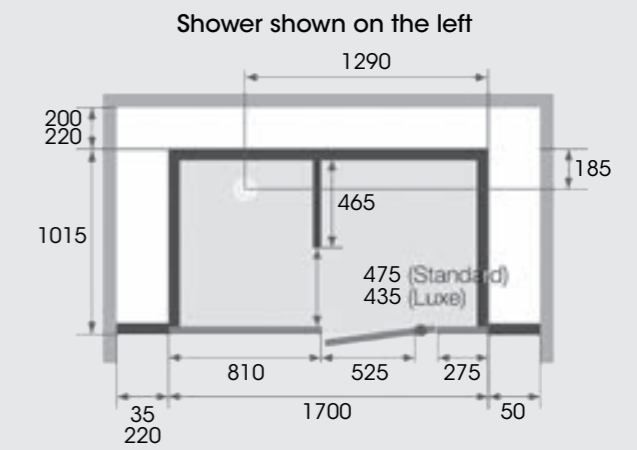

Modulo Standard handbasin

Modulo Luxe washbasin

Modulo Luxe

Dimensions

All measurements in mm