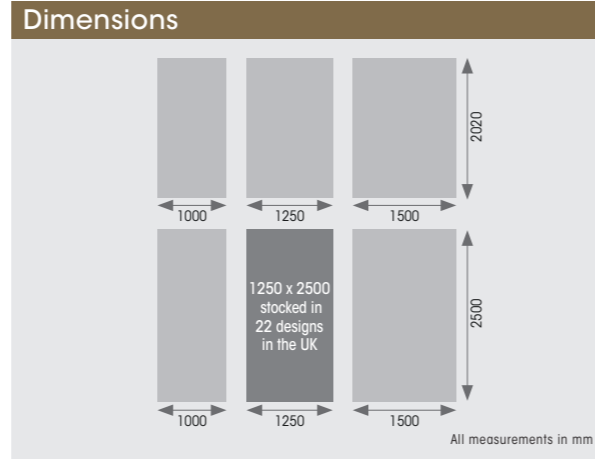

Wood

Whether you want to create the perfect Scandinavian look, a gorgeous seaside chalet or a quintessential English cottage, wood can help you to create the perfect look.

From classic wooden strips to modern graphic wood design or simple panelling, Kinewall has a variety of designs to choose from to help you create the theme you want in your bathroom.