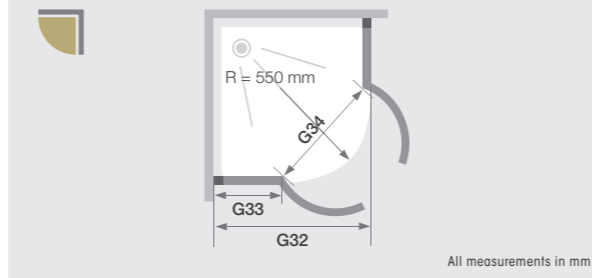

Quadrant with pivot doors

The Smart Design range offers an innovative design for easy installation but with slim profiles, slender handles and no visible screws it is also sleek and modern in design. This quadrant comes with two pivot doors that can open inwards or outwards so a great solution for a smaller bathroom.

- Aluminium profile available in white or chrome finish
- Pivot profiles allow the doors to open to 180° either inwards or outwards
- Chrome reinforcement brackets
- Optional threshold bar included
- Anti-limescale treatment

Product codes and dimensions

Size	Product codes		Dimensions		
	White profile Transparent glass	Chrome profile Transparent glass	G32	G33	G34
900	PA90198BTNE	PA90198CTNE	870/885	232	846
1000	PA90199BTNE	PA90199CTNE	970/985	332	846

Dimensions

Colours

Installation