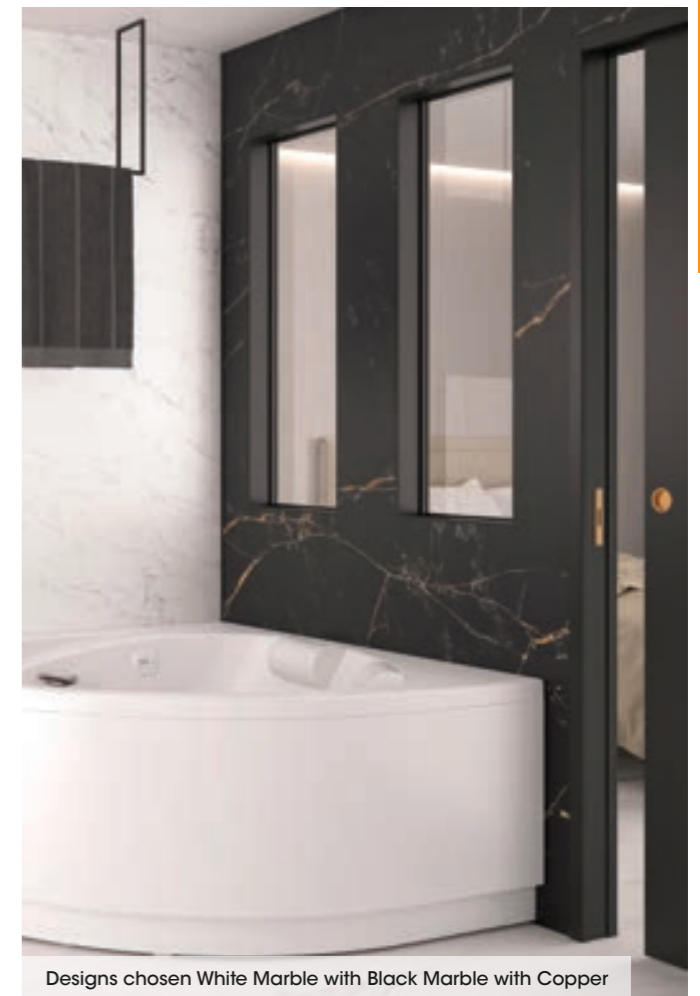

Designs chosen White Marble with Black Marble with Copper