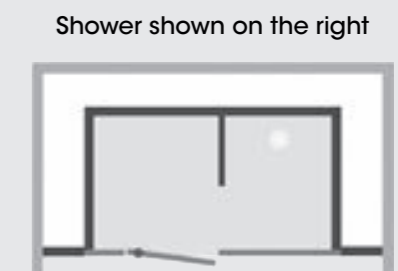

Modulo Standard handbasin

Modulo Luxe washbasin

Modulo Luxe

Dimensions

All measurements in mm