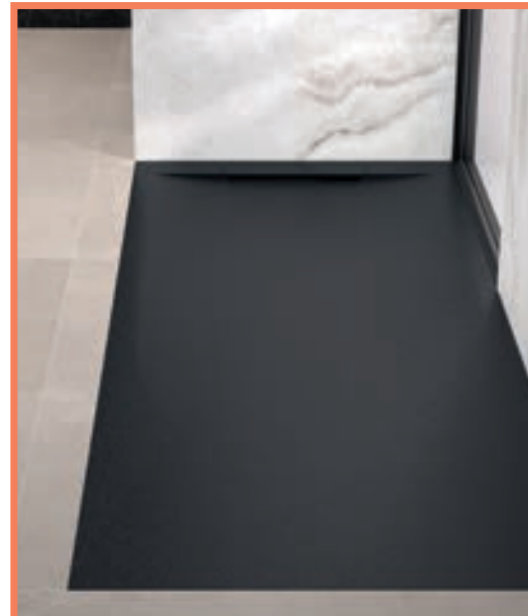

Why not add a Kineline tray to the Solo 10
see page 22 for details