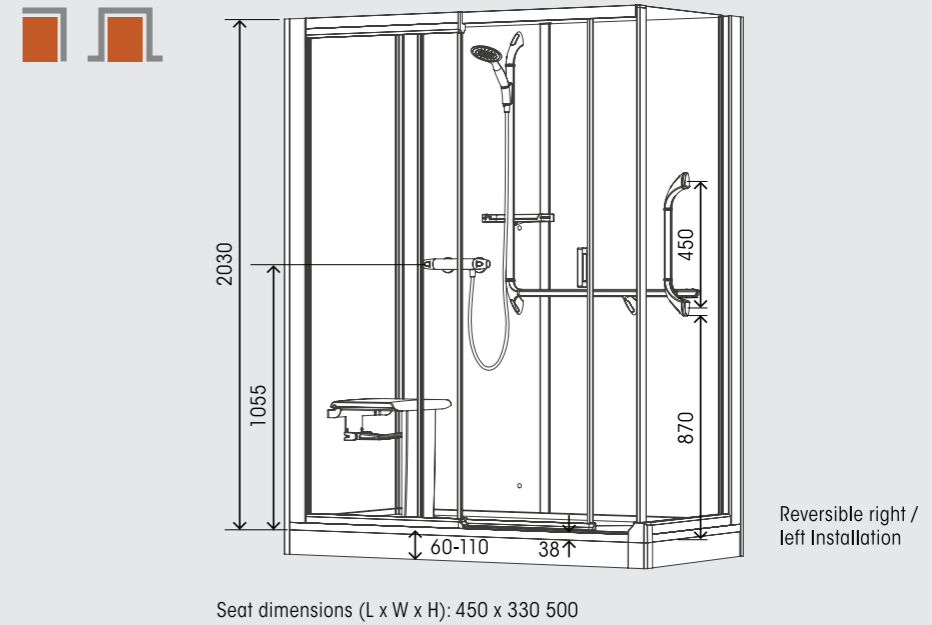

Thermostatic control

Shower head - magnetic handset

Grab bar

Fold-down seat

Dimensions

All measurements in mm