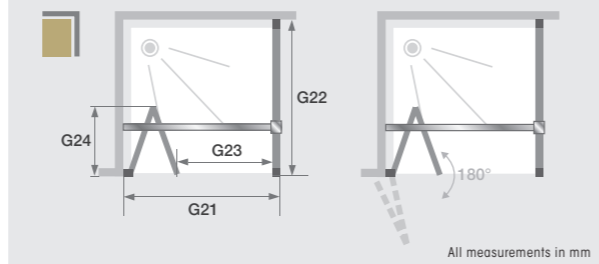

Dimensions