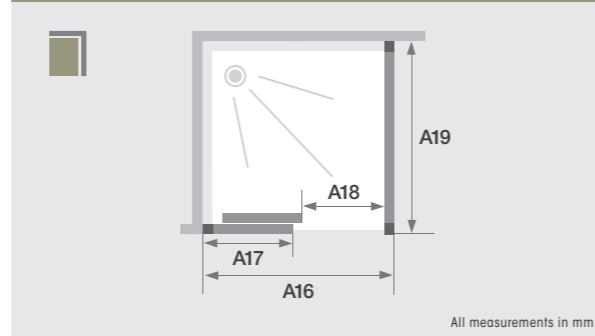

- Chrome effect profile
- Modern designed industrial look rollers
- Chrome-plated metal handle
- Threshold bar included
- Anti-limescale treatment

Product codes and dimensions

Size	Product codes	Dimensions			
		A16	A17	A18	Fixed panel A19
1000 x 700	PA1810CTNE	975 - 1000	470	380	675 - 700
1000 x 800	PA1710CTNE	975 - 1000	470	380	775 - 800
1000 x 900	PA1811CTNE	975 - 1000	470	380	875 - 900
1000 x 1000	PA1812CTNE	975 - 1000	470	380	975 - 1000
1200 x 700	PA1813CTNE	1175 - 1200	570	480	675 - 700
1200 x 800	PA1711CTNE	1175 - 1200	570	480	775 - 800
1200 x 900	PA1712CTNE	1175 - 1200	570	480	875 - 900
1200 x 1000	PA1814CTNE	1175 - 1200	570	480	975 - 1000
1400 x 700	PA1815CTNE	1375 - 1400	670	580	675 - 700
1400 x 800	PA1713CTNE	1375 - 1400	670	580	775 - 800
1400 x 900	PA1714CTNE	1375 - 1400	670	580	875 - 900
1400 x 1000	PA1816CTNE	1375 - 1400	670	580	975 - 1000
1600 x 700	PA1817CTNE	1575 - 1600	770	680	675 - 700
1600 x 800	PA1818CTNE	1575 - 1600	770	680	775 - 800
1600 x 900	PA1819CTNE	1575 - 1600	770	680	875 - 900
1600 x 1000	PA1820CTNE	1575 - 1600	770	680	975 - 1000
1700 x 700	PA1716CTNE	1675 - 1700	820	730	675 - 700
1700 x 800	PA1715CTNE	1675 - 1700	820	730	775 - 800
1700 x 900	PA1717CTNE	1675 - 1700	820	730	875 - 900
1700 x 1000	PA1718CTNE	1675 - 1700	820	730	975 - 1000

Dimensions

Colours

Installation

Features

- 10-year warranty
- Height 2000mm
- Easy maintenance
- Left or right installation
- Ease of installation
- Easy access
- Anti-limescale
- 8mm glass