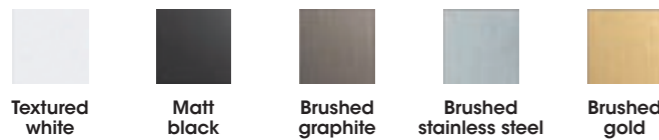

Solo Design +

Bring elegance into your bathroom with this thin aluminium framed single shower panel. With its choice of profiles colours, together with stunning on trend choice of glass panels, it allows you to create your own unique look in your bathroom space.

- 5 colours available – white, black, brushed graphite, brushed stainless steel and brushed gold. Available with 6 different glass options (depending on profile chosen)
- Matching reinforcement bar
- Reversible left/right installation, depending on glass finish
- Anti-limescale treatment
- 2000mm in height

Dimensions

Reversible installation dependant on chosen glass finish

All measurements in mm

Colours

Installation