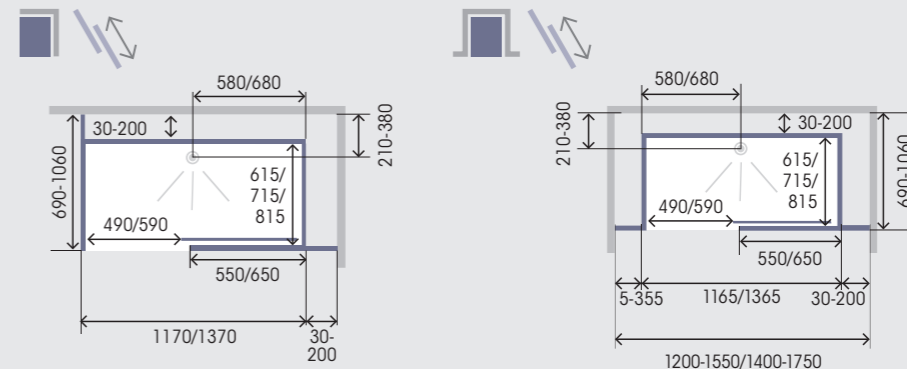

All measurements in mm