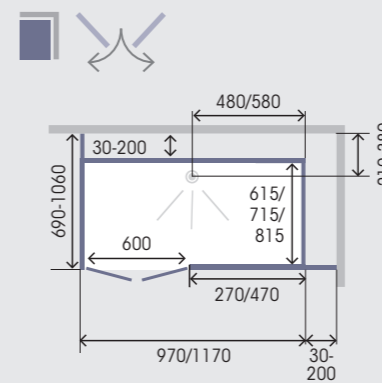

All measurements in mm