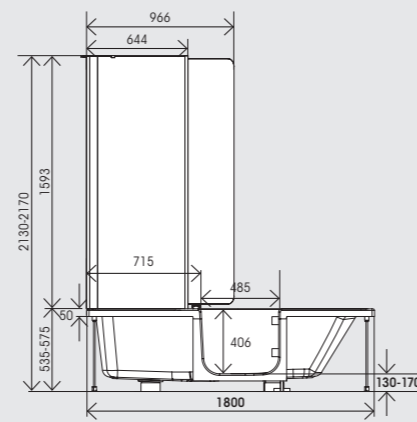

Simple door latch

Magnetic shower head and T bar

Swan neck overhead shower

Dimensions

1600 x 750mm

1700 x 750mm

1800 x 800mm

Upstands shown around top of bath are available separately – please ask for details.