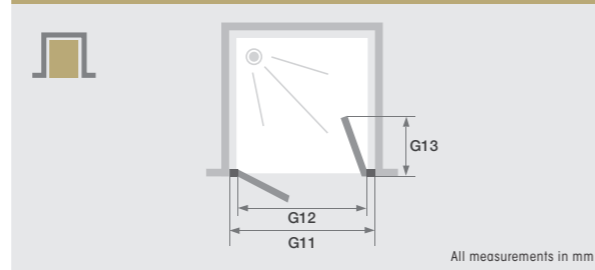

Two saloon doors

The Smart Design range offers an innovative design for easy installation but with slim profiles, slender handles and no visible screws it is also sleek and modern in design. Two saloon doors open inwards or outwards, perfect for a smaller bathroom but still allowing maximum entry into the shower.

- Doors open either inwards or outwards 180°
- Optional threshold bar included
- Aluminium profile available in white, chrome or black finish
- Anti-limescale treatment

Product codes and dimensions

Size	Product codes			Dimensions		
	White profile	Chrome profile	Black profile	G11	G12	G13
700	PA9070BTNE Transparent glass	PA9070CTNE Transparent glass	PA9070NTNE Transparent glass	670 - 700	540	298
750	PA9071BTNE	PA9071CTNE	PA9071NTNE	720 - 750	590	323
800	PA9072BTNE	PA9072CTNE	PA9072NTNE	770 - 800	640	348
850	PA9073BTNE	PA9073CTNE	PA9073NTNE	820 - 850	690	373
900	PA9074BTNE	PA9074CTNE	PA9074NTNE	870 - 900	740	398
950	PA9075BTNE	PA9075CTNE	PA9075NTNE	920 - 950	790	423
1000	PA9076BTNE	PA9076CTNE	PA9076NTNE	970 - 1000	840	448
1100	PA9077BTNE	PA9077CTNE	PA9077NTNE	1070 - 1100	940	498
1200	PA9078BTNE	PA9078CTNE	PA9078NTNE	1170 - 1200	1040	548

Dimensions

Colours

Installation