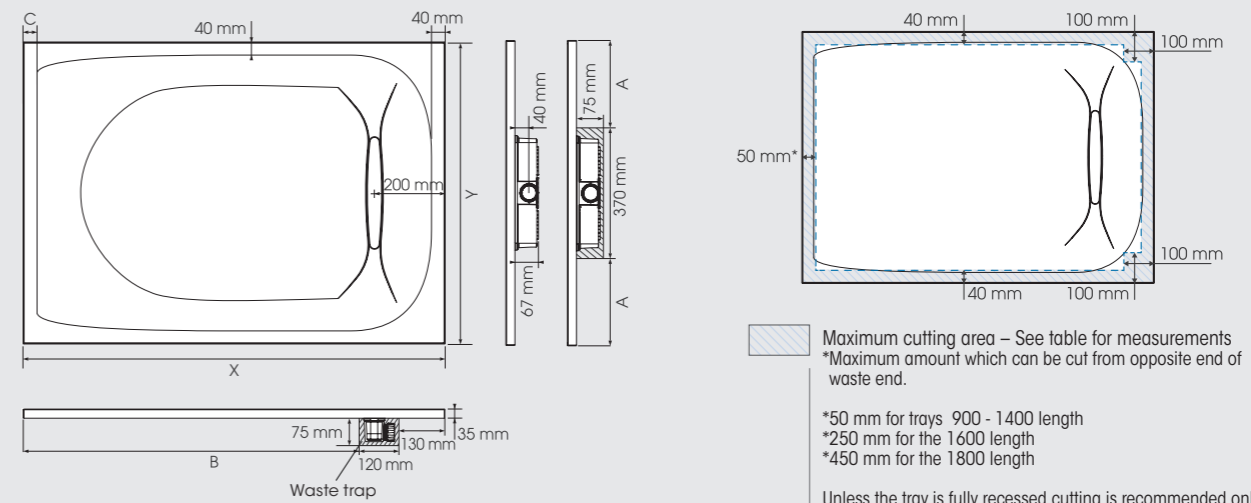

Recommended feet for raised installation

Kinediva - beige

Unique lateral water flow system

Dimensions

See table for measurements

Maximum cutting area - See table for measurements  
\*Maximum amount which can be cut from opposite end of waste end.

- \*50 mm for trays 900 - 1400 length
- \*250 mm for the 1600 length
- \*450 mm for the 1800 length

Unless the tray is fully recessed, cutting is recommended only on the sides of the tray that are positioned against the walls. Cutting is possible up to 50mm along the length of the tray but this means there will be no flat edge, so installation against a wall would not be possible.