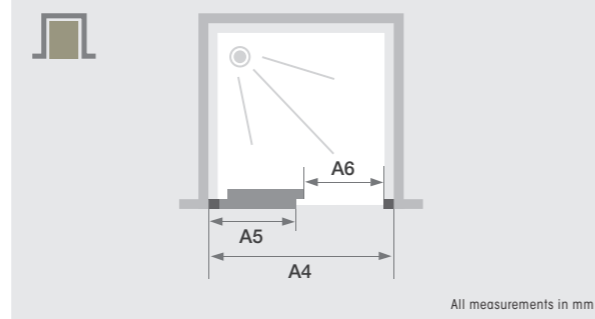

Sliding door for recess

Kinestyle is a premium range of enclosures that offers a modern take on the industrial look, with chrome profiles, and visible rollers on our sliding door range. This sliding door is designed for a recess installation.

- Chrome effect profile
- Modern designed industrial look rollers
- Chrome-plated metal handle
- Threshold bar included
- Anti-limescale treatment

Product codes and dimensions

Size	Product codes	Dimensions		
		A4	A5	A6
1000	PA1773CTNE	985 - 1025	470	350
1200	PA1774CTNE	1185 - 1225	570	450
1400	PA1775CTNE	1385 - 1425	670	550
1600	PA1777CTNE	1585 - 1625	770	650
1700	PA1776CTNE	1685 - 1725	820	700

Dimensions

Colours

Installation