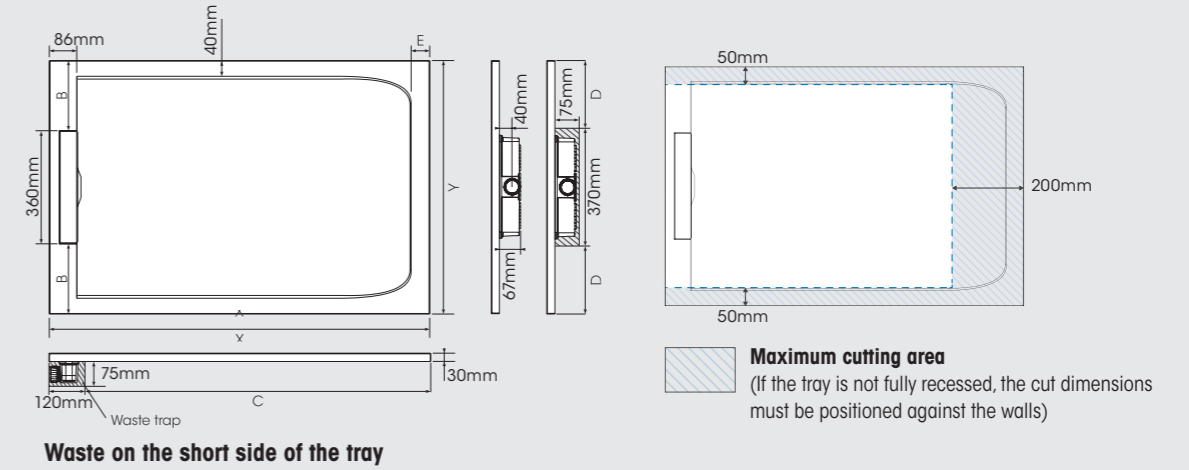

See table for measurements

Waste on the long side of the tray - Only available in white and in selected sizes

Kineline 1800 x 900 - white

Kineline 900 x 900 - sable