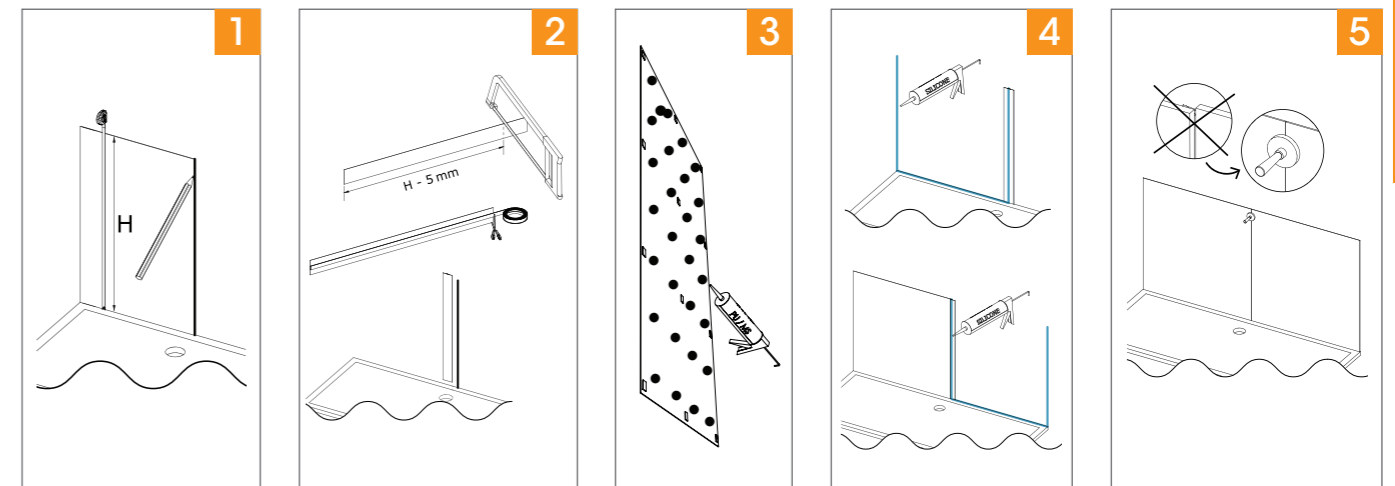

1. 1 Present the panel, measure the total height and make a mark at the right end of the panel
2. 2 Cut the metal strip, subtracting 5mm from the measurement made above. Position the adhesive on the back and stick the strip to the wall
3. 3 Put the adhesive on the back of the panel then attach the PU or MS polymer glue pads
4. 4 Silicone the corner of the wall, the middle of the metal strip as well as the edge of the tray then insert the panel which has already been cut or drilled as needed. Repeat for the second panel
5. 5 Use the magnet to help align the panels perfectly

Profile can be used on the final panel to finish the look