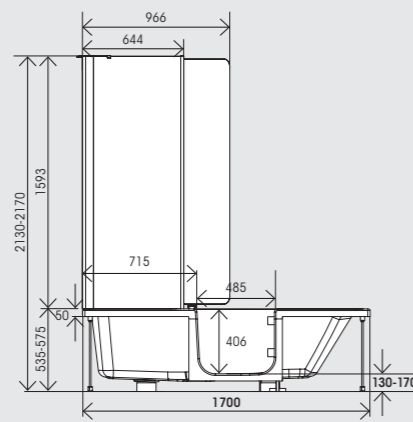

Simple door latch

Magnetic shower head and T bar

Swan neck overhead shower

Dimensions

1600 x 750mm

1700 x 750mm

1800 x 800mm

Upstands shown around top of bath are available separately – please ask for details.