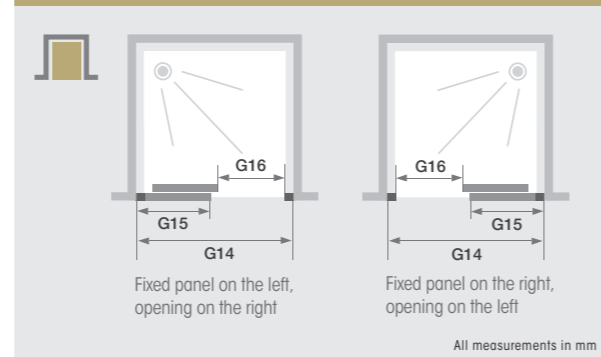

Dimensions

Colours

Installation