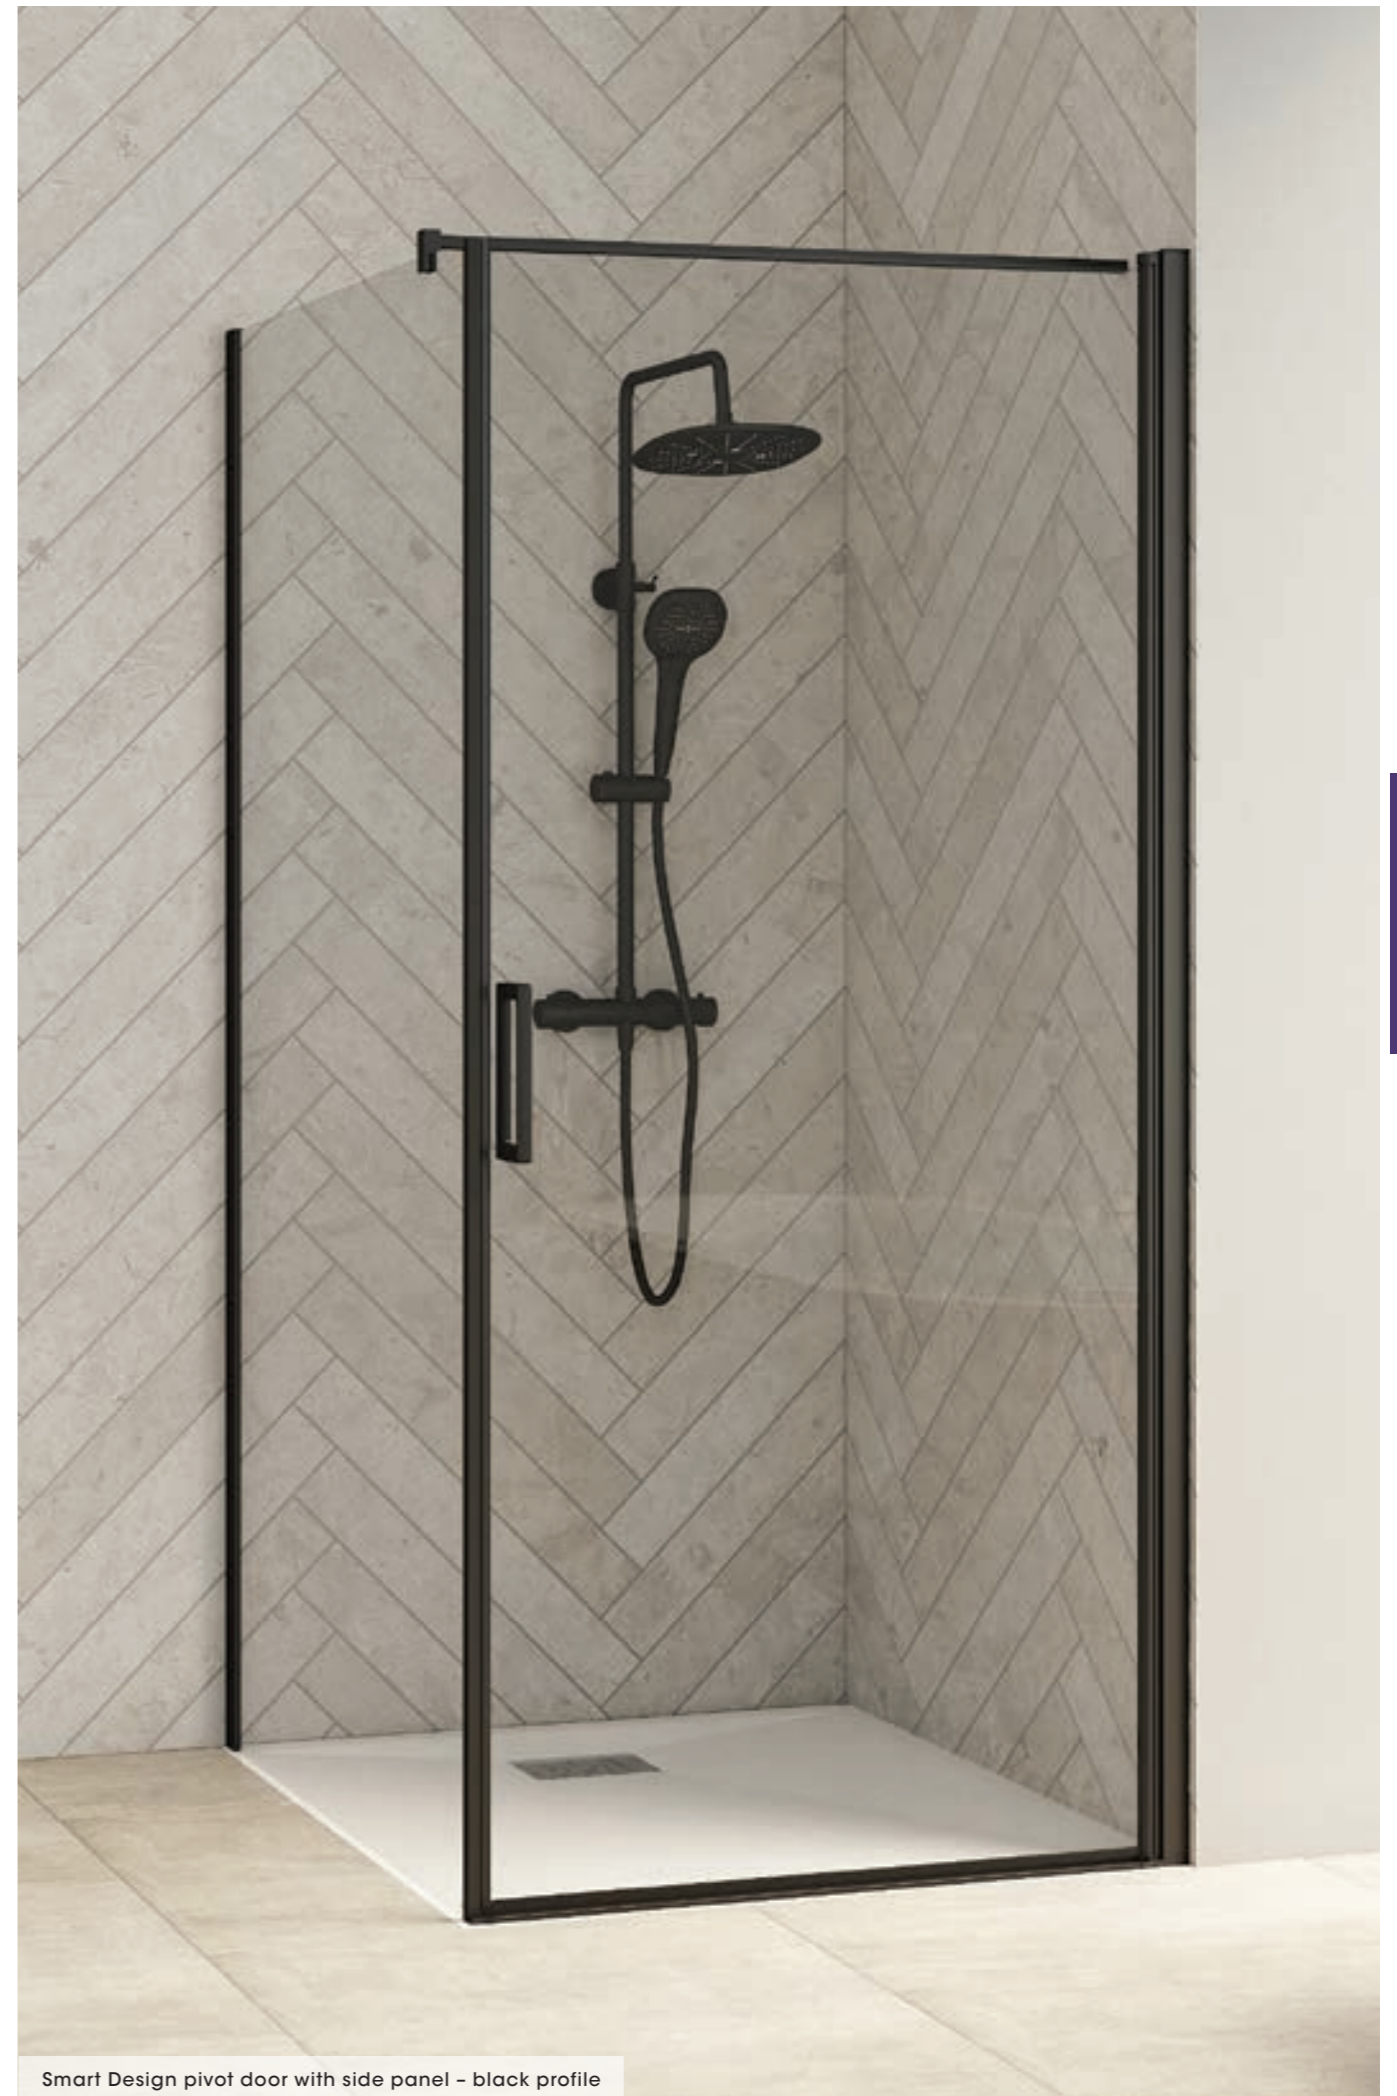

### Features

10-year warranty Height 2000mm Easy maintenance Left or right installation Ease of installation Easy access Anti-limescale 6mm glass

Smart Design pivot door with side panel - black profile