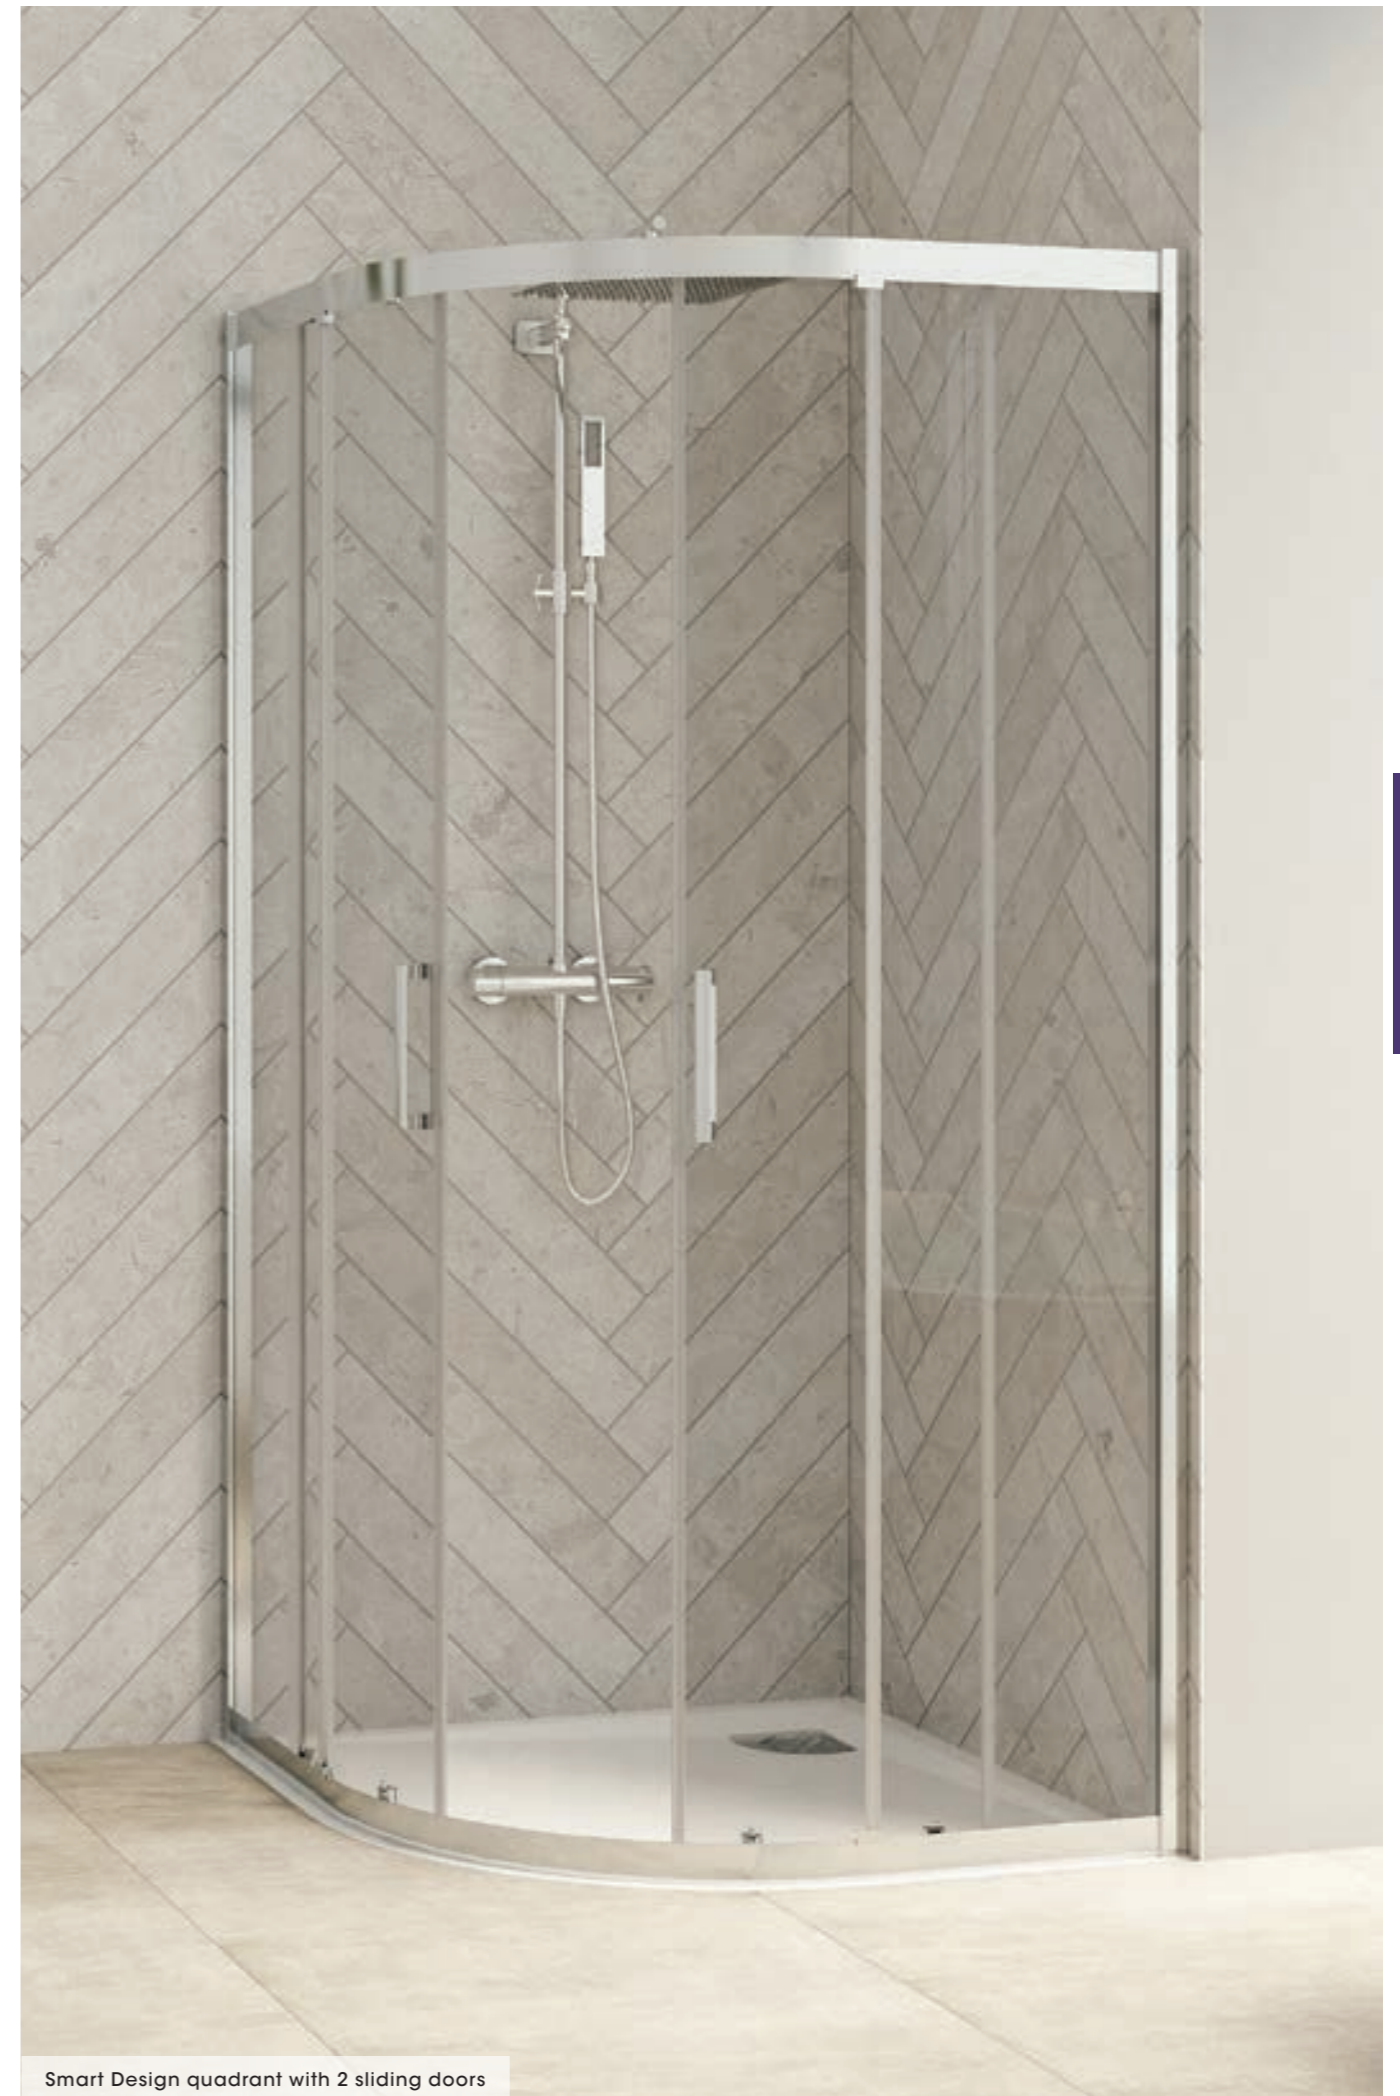

## Features

- 10-year warranty
- Height 2000mm
- Easy maintenance
- Left or right installation
- Ease of installation
- Easy access
- Anti-limescale
- 6mm glass

Smart Design quadrant with 2 sliding doors