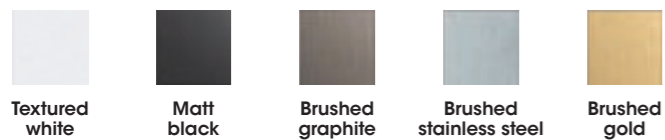

Solo Design

This range is a perfect combination of both simplicity and design, allowing you to create your own stunning look with the choice of profile and glass finishes. Why not add a pivot flipper panel or even create a fully glazed shower space by combining a single panel with a side panel

- 5 colours available – White, black, brushed graphite, brushed stainless steel and brushed gold
- Available with 6 different glass options (depending on profile chosen)
- Option to add a pivot panel with a 180° opening
- Matching reinforcement bar
- Anti-limescale treatment
- Option to add a corner panel to create a full shower area
- 2000mm in height

Dimensions

Colours

Installation

Features

6 glass finishes

Additional straight reinforcement bars (for mounting against a wall)

- Textured white bar – RENFORT41
- Brushed graphite bar – RENFORT47
- Brushed gold bar – RENFORT46
- Matt black bar – RENFORT44
- Brushed stainless steel bar – RENFORT45