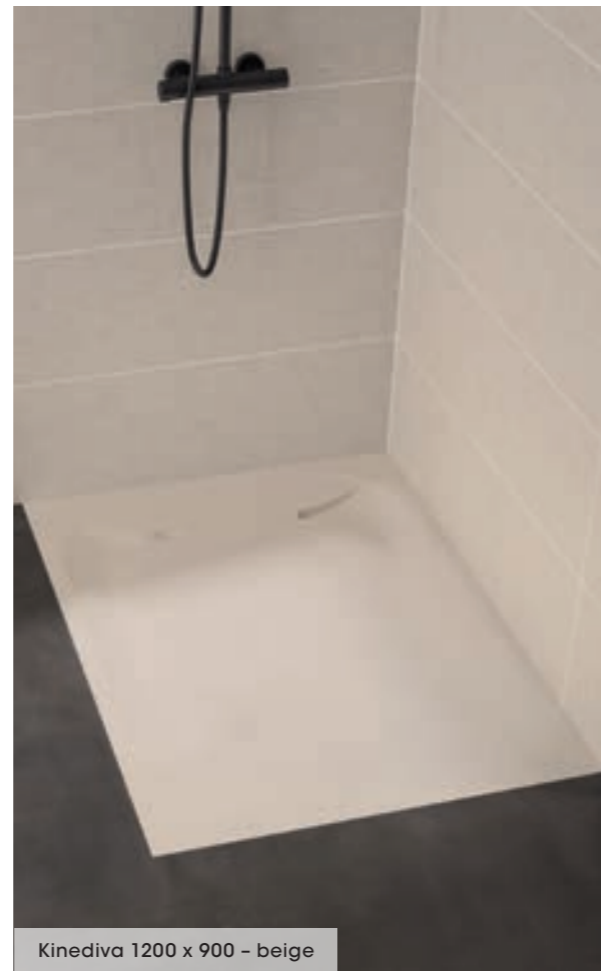

Kinediva

The Kinediva is elegance personified with its modern design and unique lateral water flow design which ensures efficient drainage. This designer tray with extra-flat waste cover offers an original look of sophistication.

- Available in 3 colours: White, beige and marine blue
- Finish: Smooth matte appearance
- Thickness: 35mm
- Shape: square and rectangle
- Colour co-ordinated linear type waste with matching drain cover (24l/m)
- Cutable on four sides
- Beige and marine blue colour options are tested to PN12
- White option tested to PN18

Colours