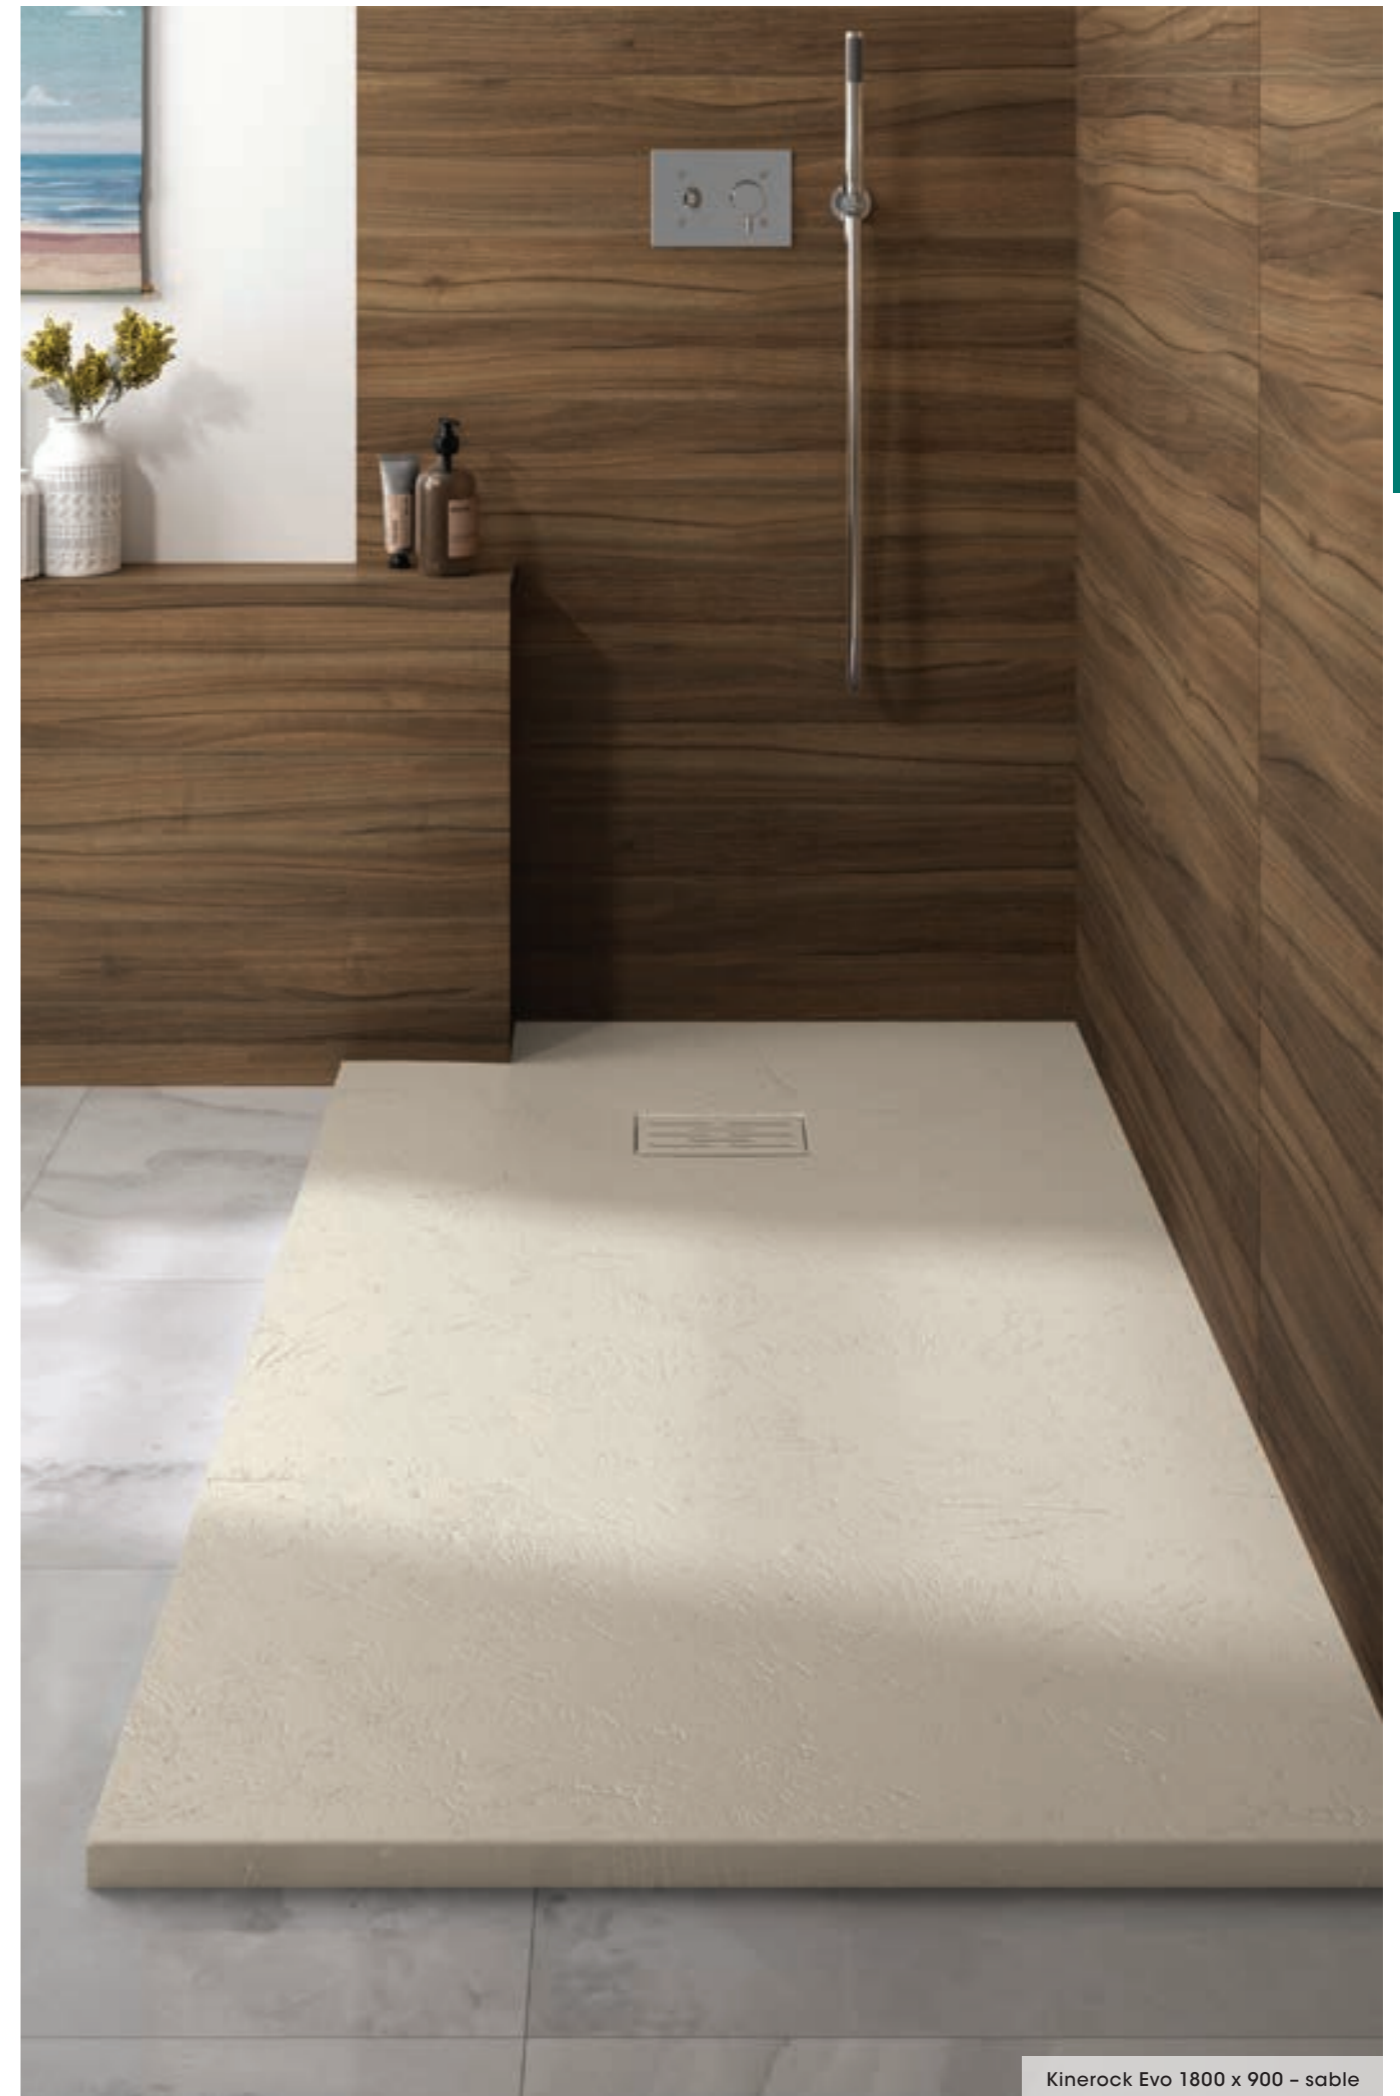

Kinerock Evo

The Kinerock Evo shower tray brings a natural mineral texture to your bathroom, bringing the outside, in. Creating your perfect showering experience is easy with this natural looking tray which creates a spa type look and feel.

- Available in 5 colours for popular sizes
- Finish: Mineral texture
- Thickness: 30mm
- Shape: square, rectangle and quadrant
- Colour co-ordinated rectangular waste cover, towards one end of the tray, middle of the corner for quadrant (24l/m)
- Made from Biolex, a mineral composite. It is made up of mineral (80%), acrylic resin and gel coat surface. This unique finish not only looks good but is also robust and resistant to damage
- Cuttable on four sides (quadrant cuttable on 2 sides)
- Versatile: can be placed on the floor, raised on feet or sunk into the floor for a flat wet room look
- Tray comes complete with:
  - Extra-flat waste
  - Metal waste cover to match your chosen tray colour
- Tested to PN24. Equivalent test to DIN 51097 C

Colours

Fit your space

	700	800	900	1000
800		■		
900	■		■ □	
1000	■	■	■	■
1200	■	■	■	■
1400	■	■	■	■
1500	■	■	■	
1600	■	■	■	■
1700	■	■	■	
1800		■	■	■
2000		■	■	■

■ Square □ Quadrant ■ Rectangle

All measurements in mm

Features