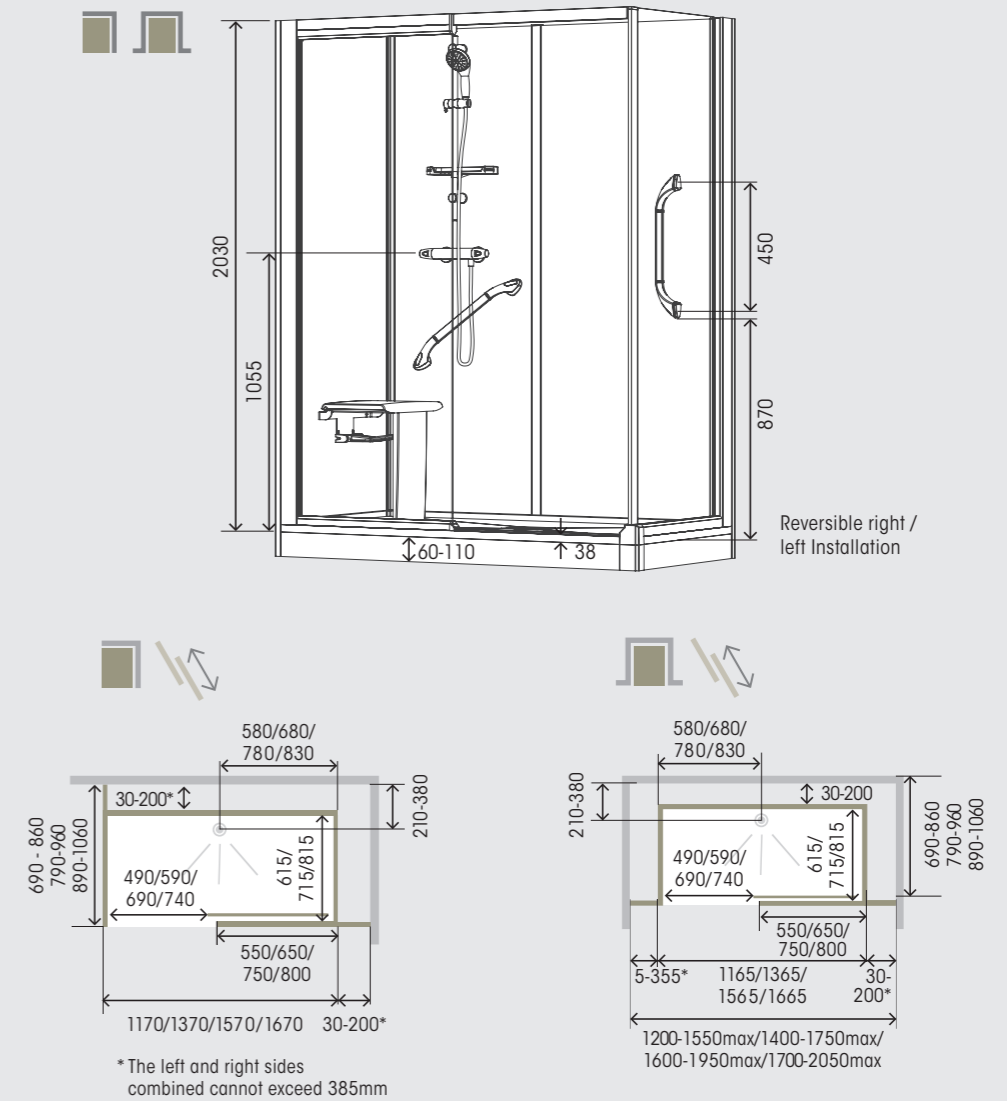

Thermostatic control

Fold-down seat

Grab bar

Adjustable shelf

Dimensions