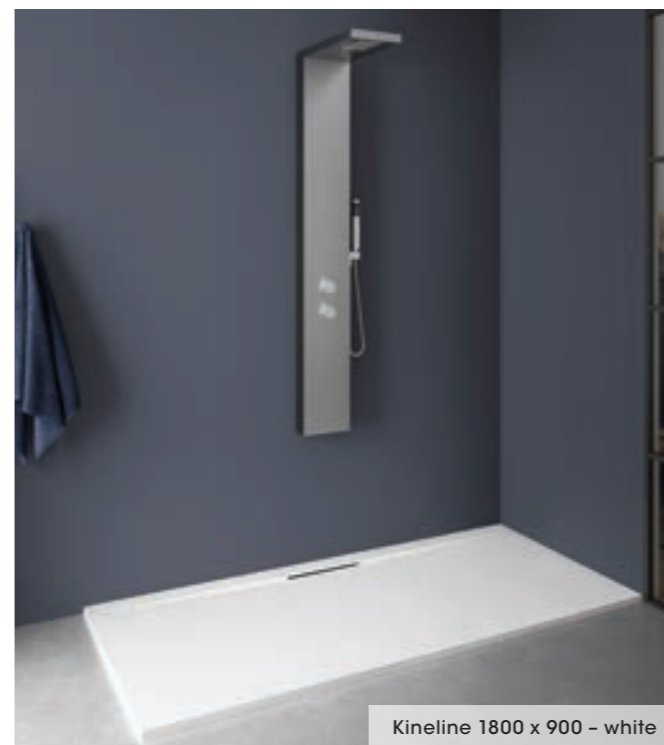

Waste on the long side of the tray - Only available in white and in selected sizes

Kineline 1800 x 900 - white