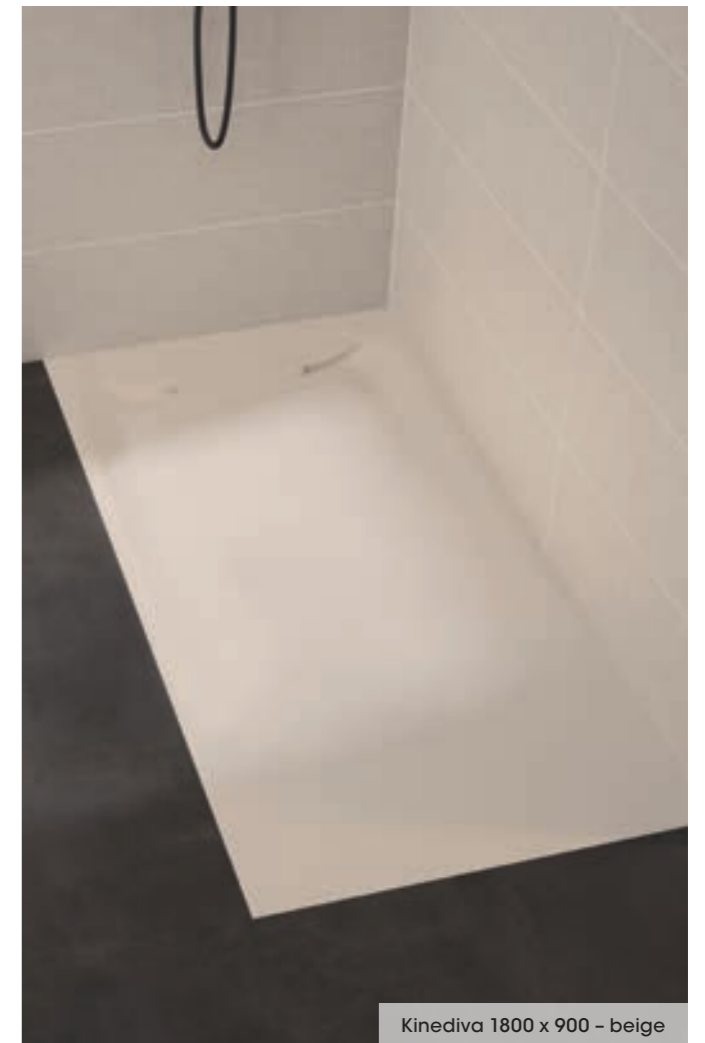

Kinediva - marine blue

Kinediva 1800 x 900 - beige