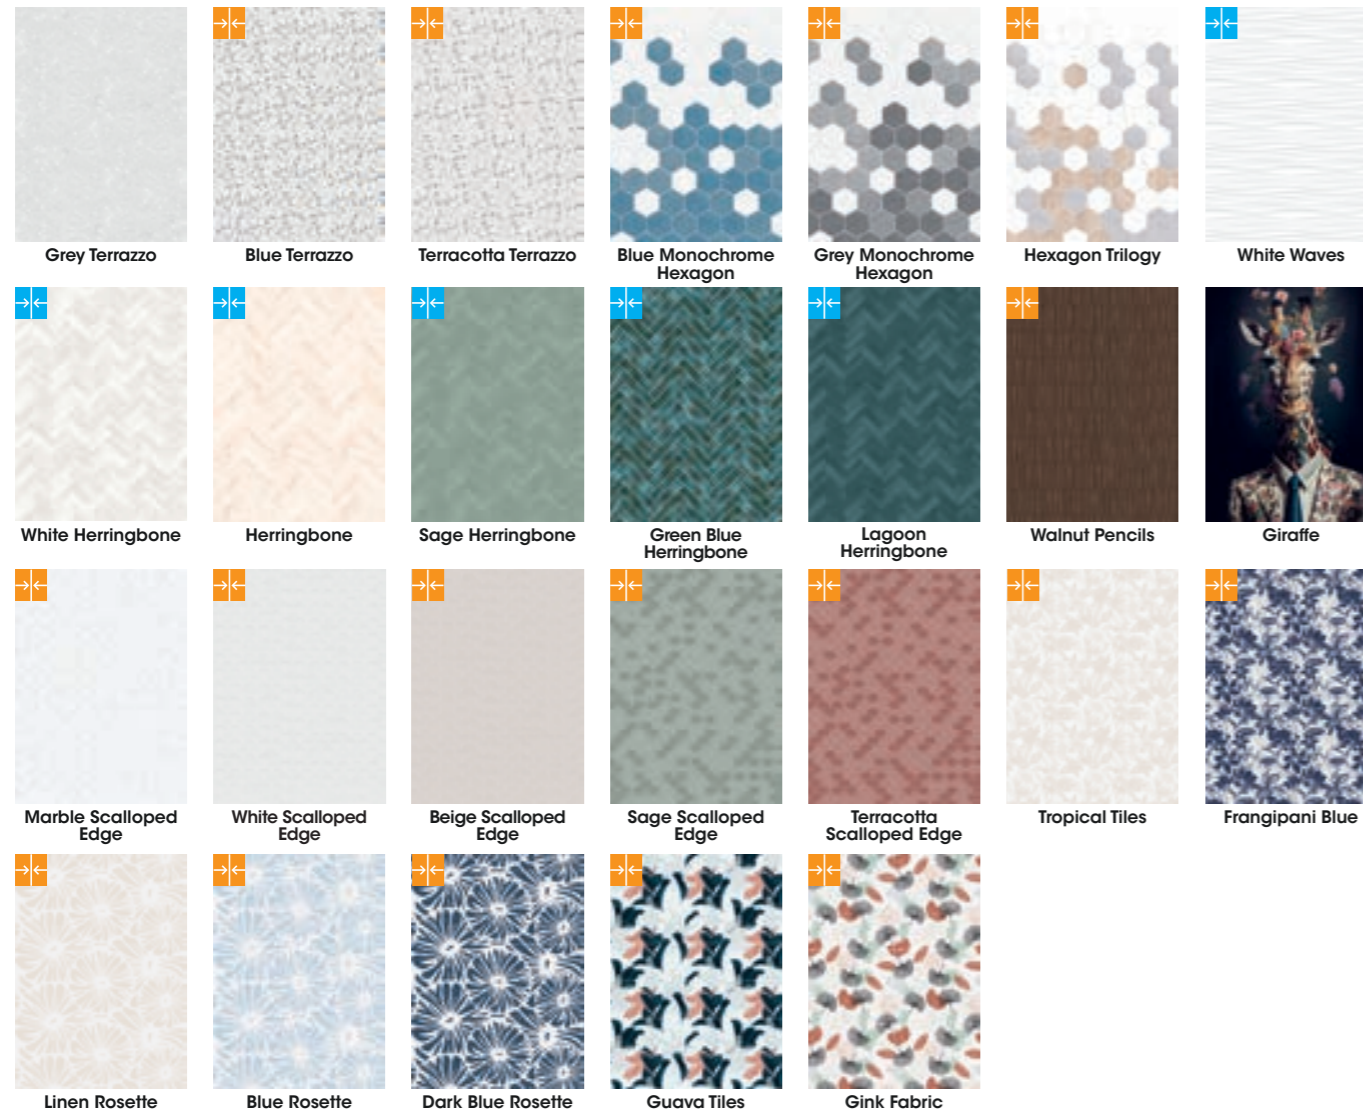

Colours

Please refer to pages 98 - 105 for codes.