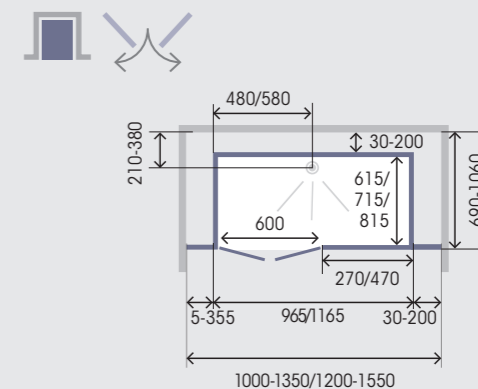

All measurements in mm