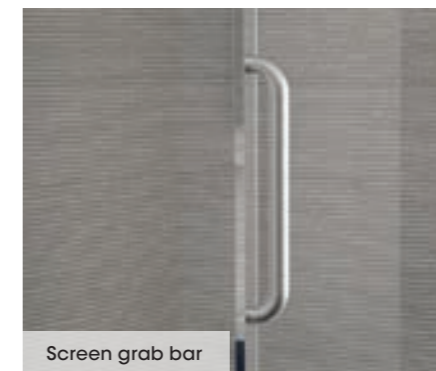

Non-slip surface

Non-slip surface finish for Duo	OPT-GPKD3/XX-OF
---------------------------------	-----------------

Classic shower set

Screen grab bar

Stunning waterfall filler