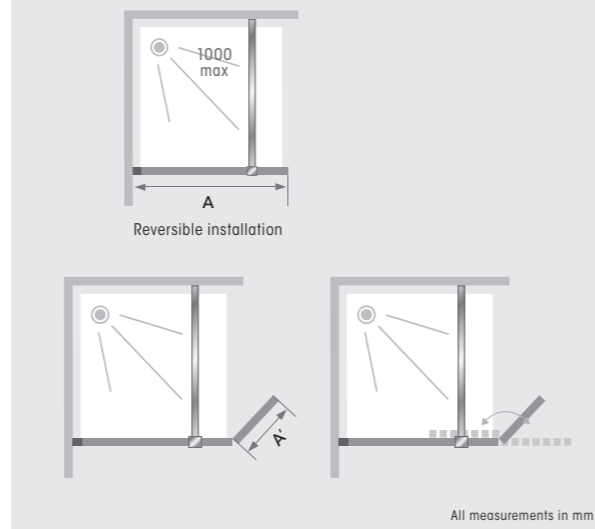

Solo 6

Create a simple yet stylish walk-in shower with a Solo 6 panel. Available in various sizes and can be combined with a flipper panel which pivots 180° inwards or outwards. Available in a choice of two profile colours white or chrome.

- White or chrome profile
- Transparent glass
- Option to add a pivot flipper panel
- Matching reinforcement bar (1000mm max)
- Quick assembly without visible screws
- 1900mm in height

Product codes and dimensions

Size	Product codes		Dimensions
	White profile Transparent glass	Chrome profile Transparent glass	
700	PA2400BTN	PA2400CTN	670 - 690
800	PA2401BTN	PA2401CTN	770 - 790
900	PA2402BTN	PA2402CTN	870 - 890
1000	PA2403BTN	PA2403CTN	970 - 990
1200	PA2404BTN	PA2404CTN	1170 - 1190
1400	PA2405BTN	PA2405CTN	1370 - 1390

Flipper panel			
Size	Product codes		Dimensions
	White profile Transparent glass	Chrome profile Transparent glass	
350	PA2490BTN	PA2490CTN	310

Alternative angled reinforcement bar

Available in Chrome option only – RENFORT17
(bar length 1000mm max)
(suitable for angled installation)

Dimensions

Colours

Installation