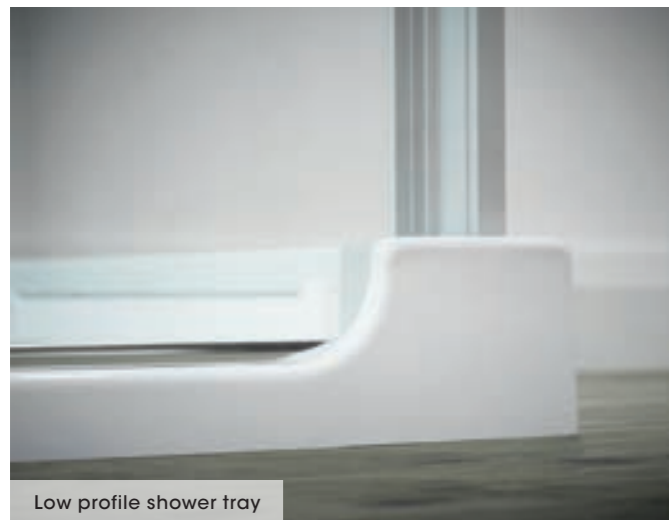

Kinemagic Design 1000x800 saloon doors

Stylish shower valve and shelf

Low profile shower tray