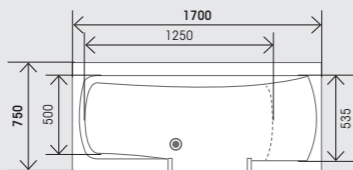

Simple door latch

Magnetic shower head and T bar

Swan neck overhead shower

Dimensions

1600 x 750mm

1700 x 750mm

1800 x 800mm

Upstands shown around top of bath are available separately – please ask for details.