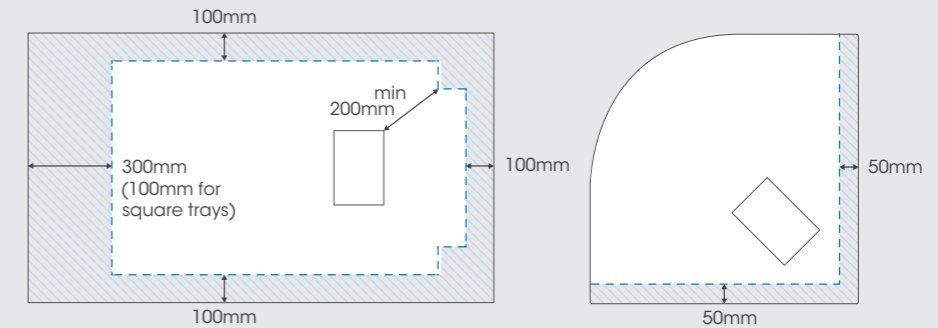

Dimensions

See table for measurements

Maximum cutting area (If the tray is not fully recessed, the cut dimensions must be positioned against the walls)

All measurements in mm

Kinerock Evo 900 x 900 quadrant - white