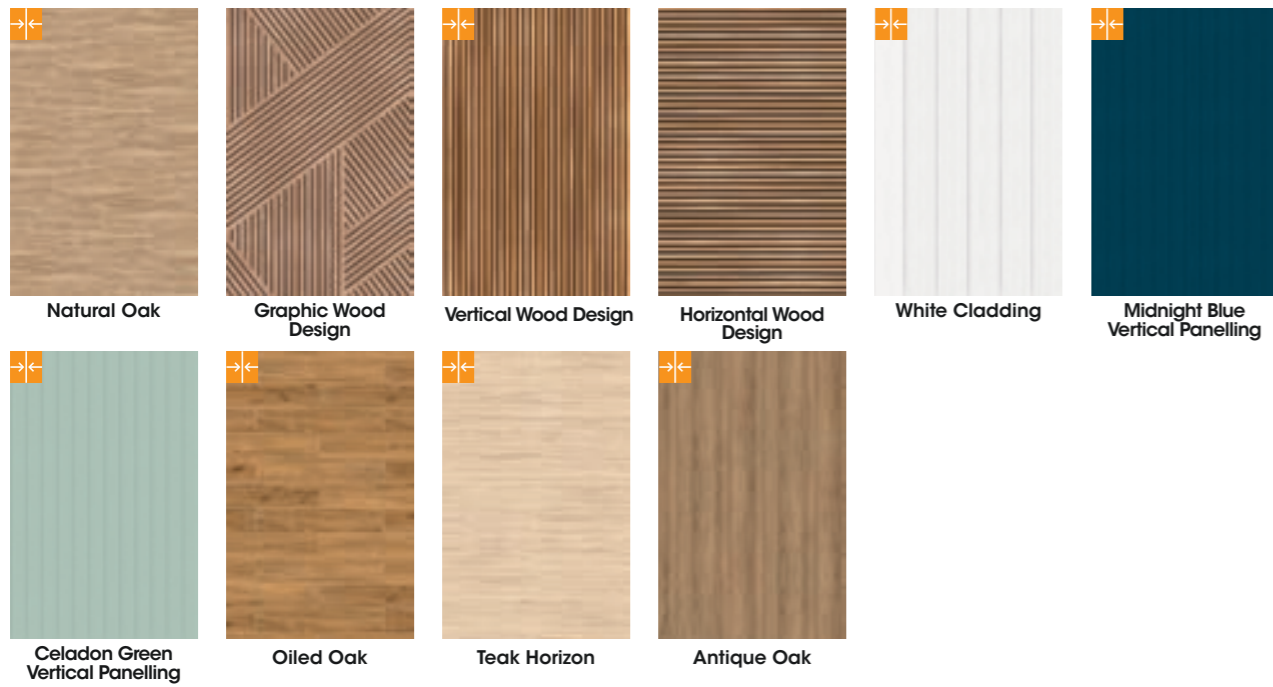

Colours

Please refer to pages 98 - 105 for codes.