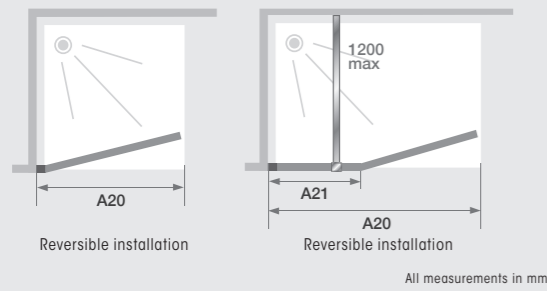

Solo P

The Solo P range offers an innovative design for easy installation but with slim profiles, slender handles and no visible screws it is also sleek and modern in design. Solo P offers a pivoting glass panel that can fold flush against the wall for maximum space saving in your shower.

- Ideal for small bathrooms
- Aluminium profile available in chrome, white or black
- Pivot section can be fitted to open inwards or outwards 180° opening
- Reinforcement bar comes with sizes over 1100mm in chrome or black
- Reversible panel
- Sizes over 1000 come with a fixed panel and then pivoting door
- Anti-limescale treatment
- 2 finishes of glass available: transparent, or cosmos
- 2000mm in height

Dimensions