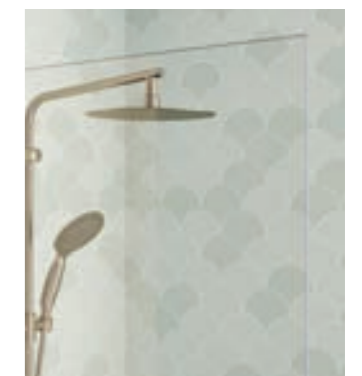

Transparent glass