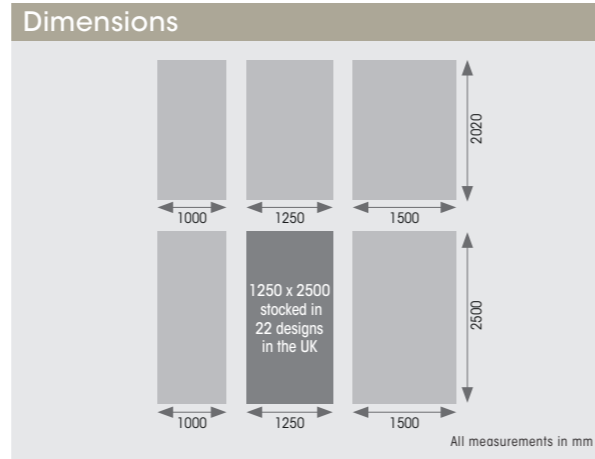

# Patterns & Geometric

The latest trends in patterns and geometric designs are available on our wall panels. Scalloped edge, hexagon, herringbone, rosette or even giraffe, you can choose the design that suits your taste and personality. With different colours and bold patterns you can create a big impact in a small space or you can mix and match to create the perfect look for you.