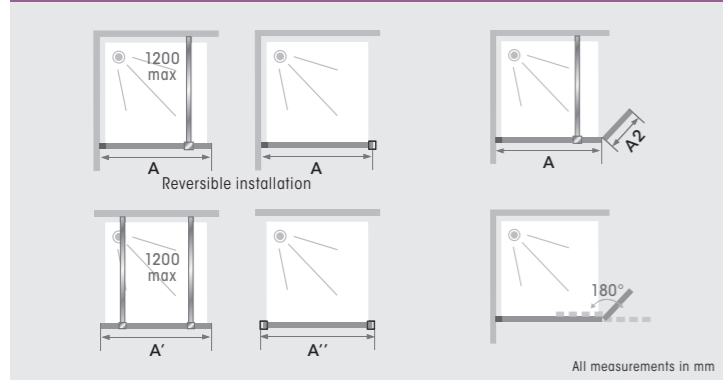

Solo 6 +

Stylish walk-in panel available in 3 profile colours black, white or chrome with a choice of two glass options transparent or cosmos. This range offers choice to create your own perfect walk-in shower solution to suit your bathroom space.

- Profile available in white, chrome or black
- 2 glass finishes, transparent and Cosmos XL
- Matching pivot panel available to add to single panel
- Reinforcement bar to match chosen profile colour
- Available in 2000mm as standard height
- 2250mm height is also available in 4 sizes with chrome profile and transparent glass only
- Quick assembly with no visible screws
- Anti-limescale

Dimensions