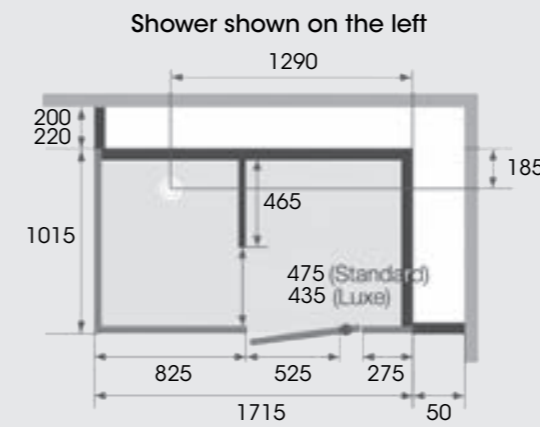

Modulo Standard handbasin

Modulo Luxe washbasin

Modulo Luxe

Dimensions

All measurements in mm