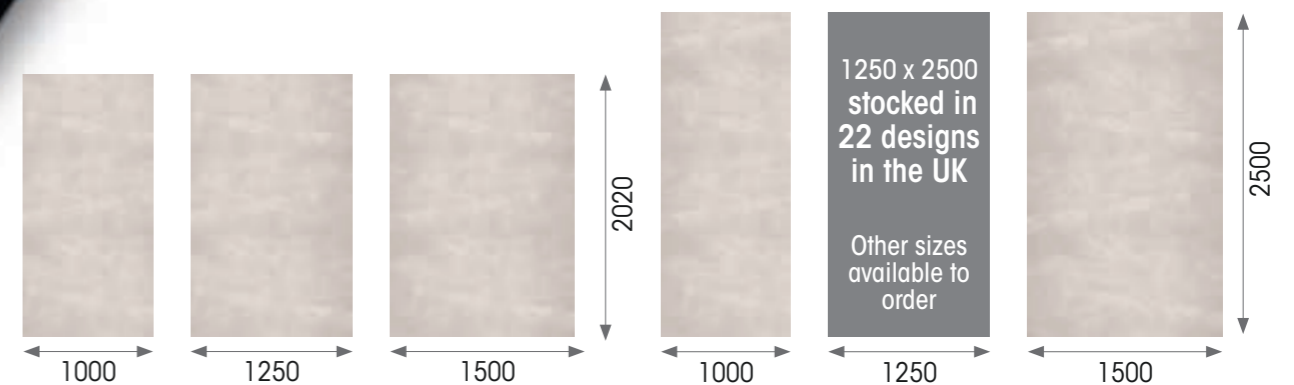

## Available in 6 sizes

All measurements in mm

**22**  
DESIGNS  
STOCKED IN  
THE UK

Stocked in the UK

**Blue Grey Marble**  
1000mm x 2500mm: PM602  
1250mm x 2500mm: PM802  
1500mm x 2500mm: PM1002

**Black & Copper Marble**  
1000mm x 2500mm: PM604  
1250mm x 2500mm: PM804  
1500mm x 2500mm: PM1004