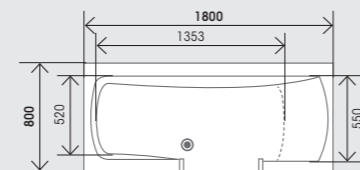

Simple door latch

Magnetic shower head and T bar

Swan neck overhead shower

Dimensions

1600 x 750mm

1700 x 750mm

1800 x 800mm

Upstands shown around top of bath are available separately – please ask for details.