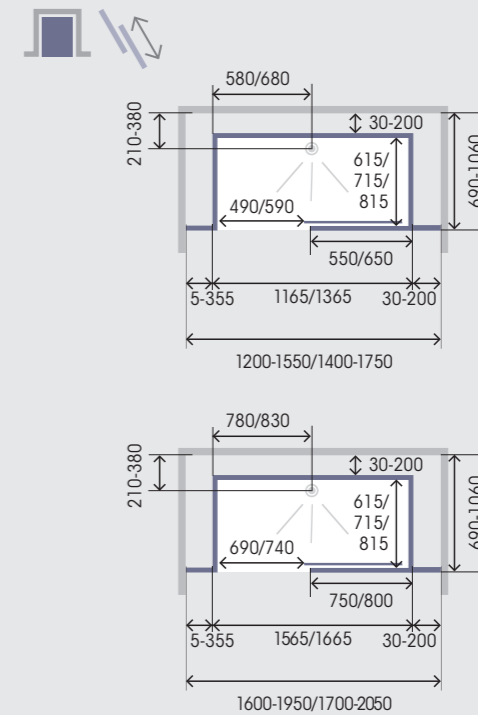

All measurements in mm