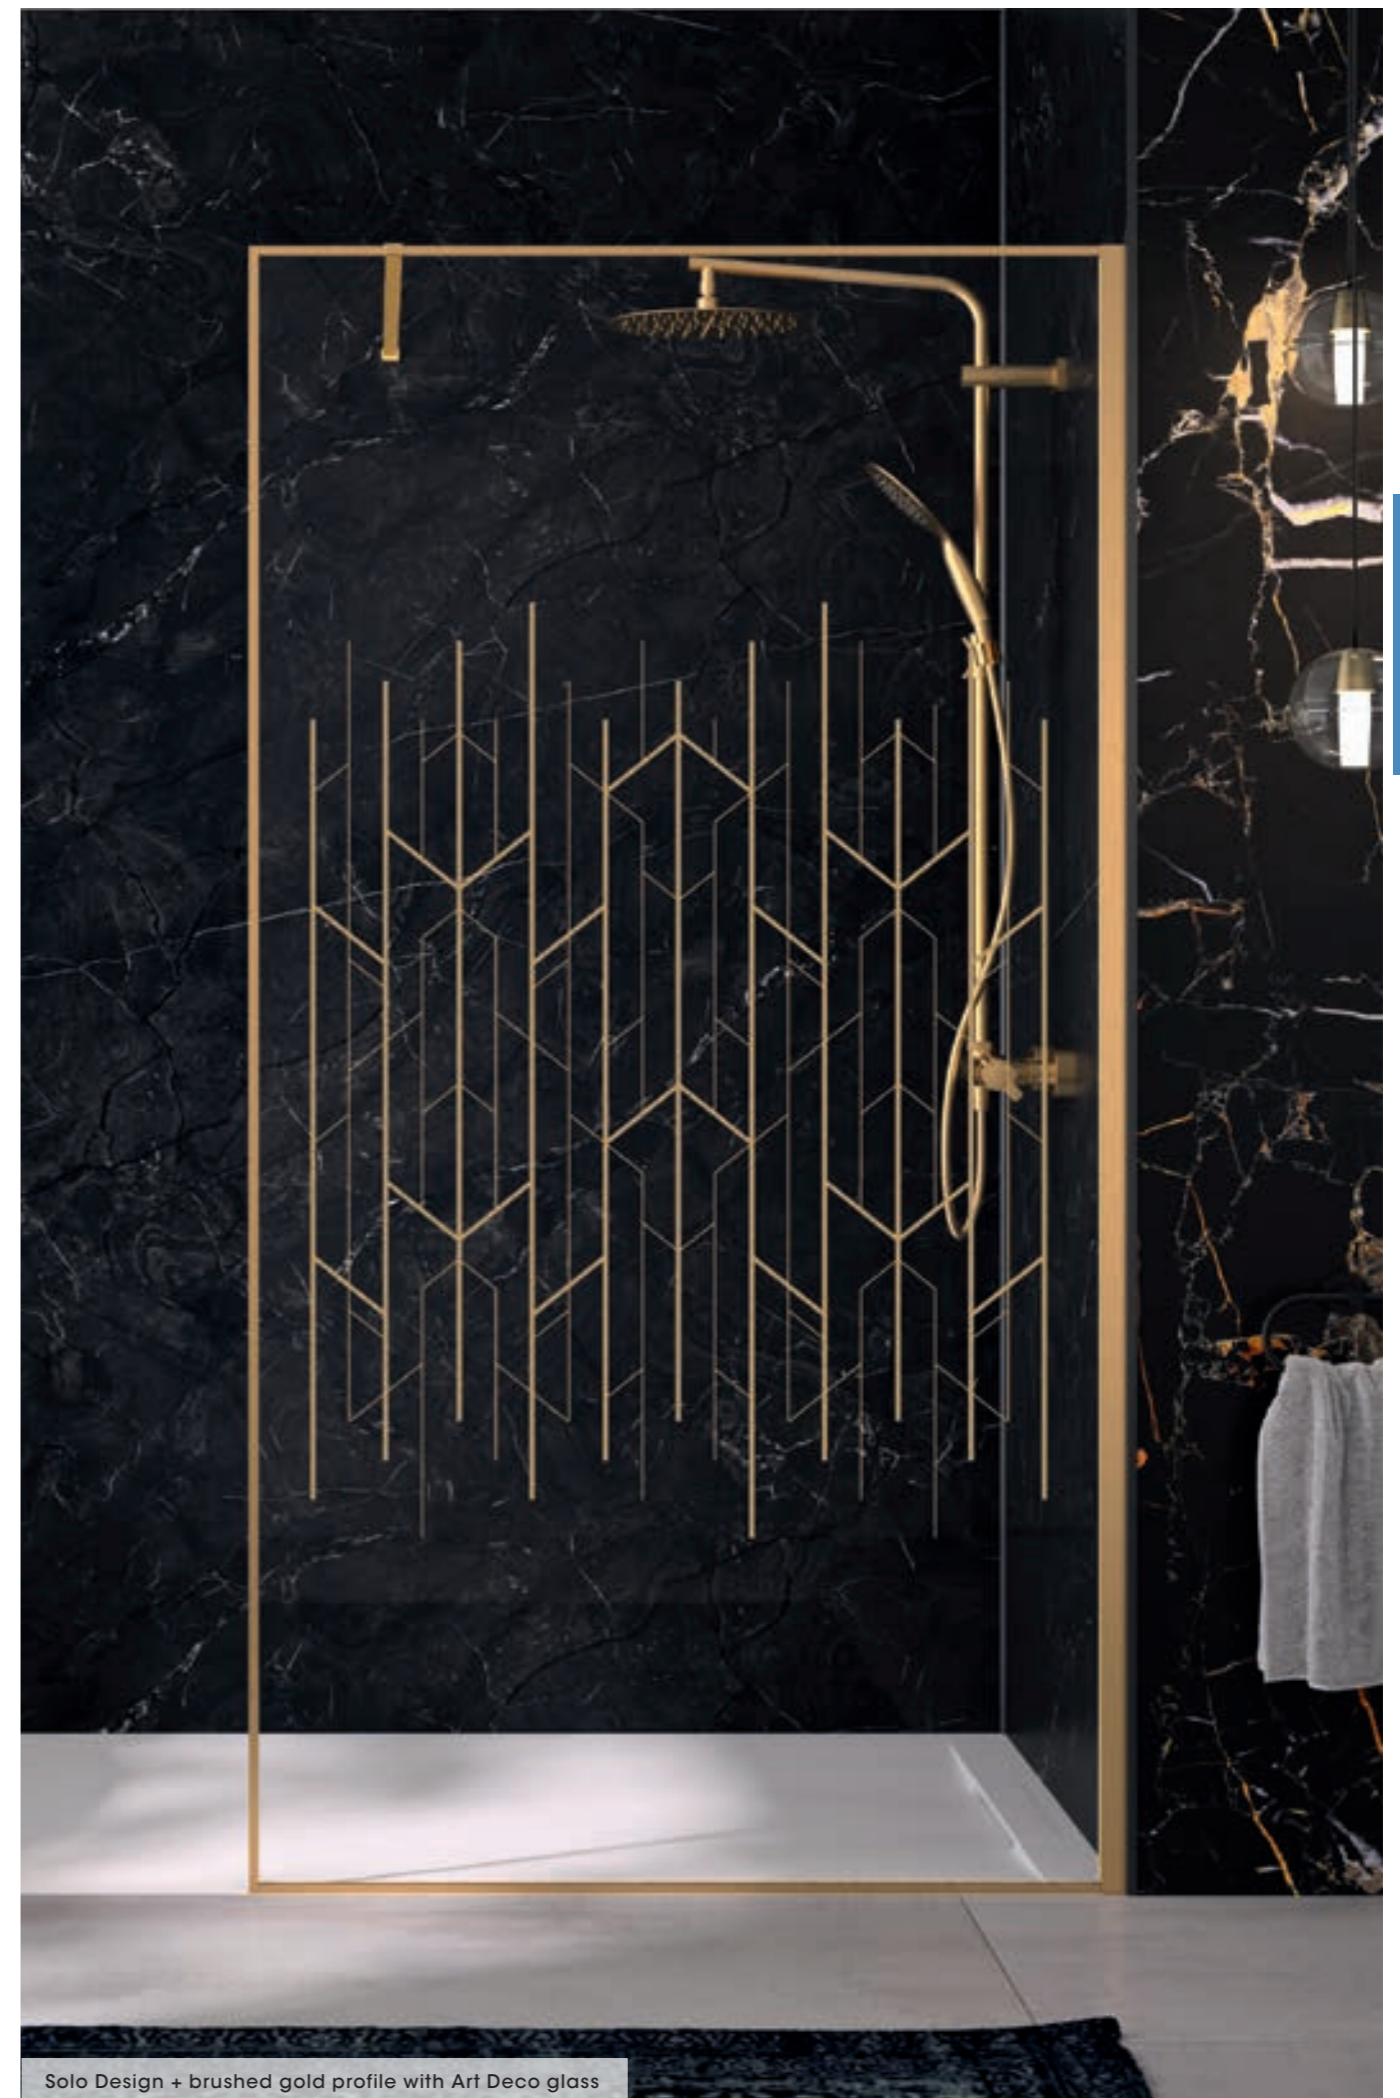

Left/right installation available

Art Deco glass

Left/right installation available

Weaved glass

Left/right installation available

Solo Design + brushed gold profile with Art Deco glass

Product codes and dimensions