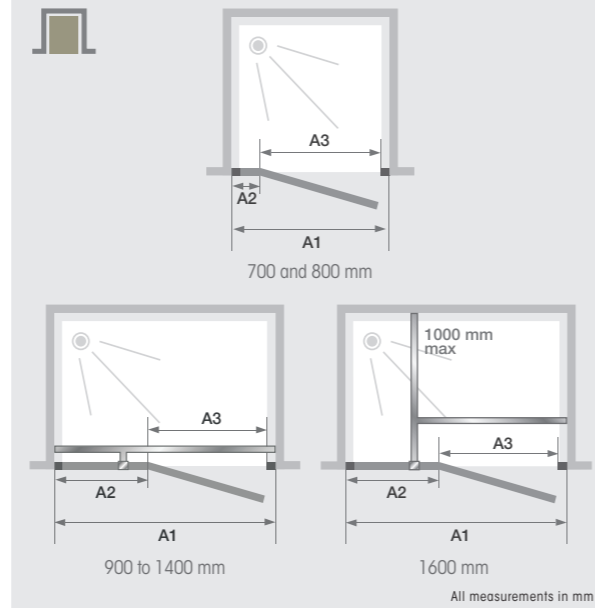

Pivot door

Kinestyle is a premium range of enclosures that offers a modern take on the industrial look, with chrome profiles, modern handles and hinges. This pivot door with small fixed panel can open inwards or outwards and is designed for recess installation.

- Chrome effect profile
- 180° inwards/outwards opening door
- Chrome reinforcement bar
- Chrome-plated metal hinges and handles
- Threshold bar included
- Anti-limescale treatment

Product codes and dimensions

Size	Product codes		Dimensions		
	Pivot door-hinges on the left	Pivot door-hinges on the right	A1	A2	A3
700	PA1780CTNEG	PA1780CTNED	675 - 700	60	580
800	PA1781CTNEG	PA1781CTNED	775 - 800	60	680
900	PA1782CTNEG	PA1782CTNED	875 - 900	310	530
1000	PA1783CTNEG	PA1783CTNED	975 - 1000	310	630
1200	PA1784CTNEG	PA1784CTNED	1175 - 1200	510	630
1400	PA1785CTNEG	PA1785CTNED	1375 - 1400	710	630
1600	PA1786CTNEG	PA1786CTNED	1575 - 1600	910	630

Dimensions

Colours

Chrome

Installation

Pivot door

Features

10-year warranty

Height 2000mm

Easy maintenance

Left or right installation

Ease of installation

Easy access

Anti-limescale

8mm glass