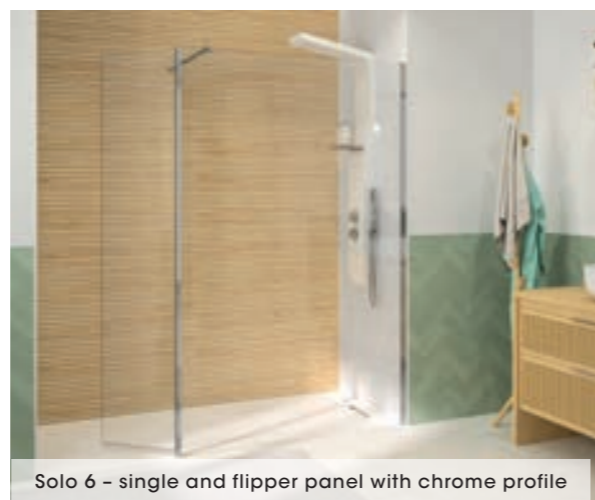

Solo 6

Create a simple yet stylish walk-in shower with a Solo 6 panel. Available in various sizes and can be combined with a flipper panel which pivots 180° inwards or outwards. Available in a choice of two profile colours white or chrome.

- White or chrome profile
- Transparent glass
- Option to add a pivot flipper panel
- Matching reinforcement bar (1000mm max)
- Quick assembly without visible screws
- 1900mm in height

Product codes and dimensions

Size	Product codes		Dimensions
	White profile Transparent glass	Chrome profile Transparent glass	
700	PA2400BTN	PA2400CTN	670 - 690
800	PA2401BTN	PA2401CTN	770 - 790
900	PA2402BTN	PA2402CTN	870 - 890
1000	PA2403BTN	PA2403CTN	970 - 990
1200	PA2404BTN	PA2404CTN	1170 - 1190
1400	PA2405BTN	PA2405CTN	1370 - 1390

Flipper panel			
Size	Product codes		Dimensions
	White profile Transparent glass	Chrome profile Transparent glass	
350	PA2490BTN	PA2490CTN	310

Alternative angled reinforcement bar

Available in Chrome option only – RENFORT17
(bar length 1000mm max)
(suitable for angled installation)

Dimensions

Colours

Installation

Features