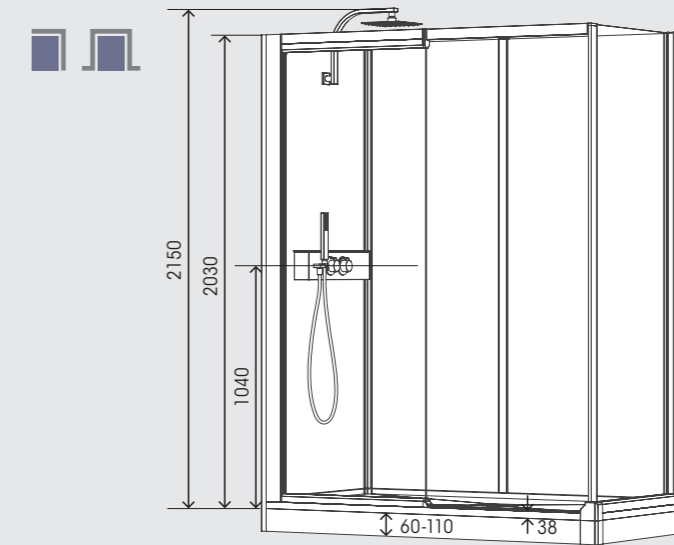

Dimensions

Reversible right / left installation