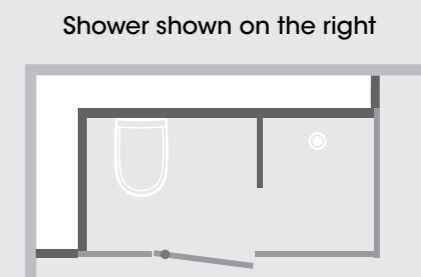

Dimensions