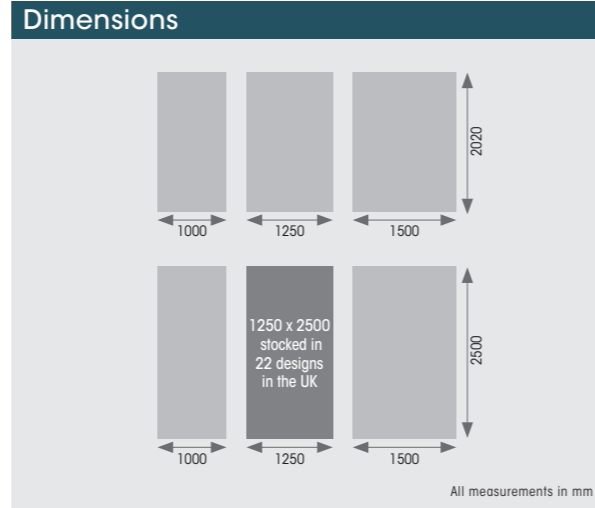

Classic & Colour

For a classic bathroom look simply using one design or one colour on the walls, can create the perfect canvas to add whatever furniture and sanitaryware you desire. From a classic tile to a single colour throughout, from white to a bolder dark grey or terracotta you can keep it as simple or be as bold as you like. These wall panels in single colours can also be paired with a bolder pattern to create stand out areas within the bathroom, the shower space or around a bath or basin.

Be as creative as you like by adding in the colour or design you want, or keep it simple with a single colour pallet throughout - the choice is yours with Kinewall!