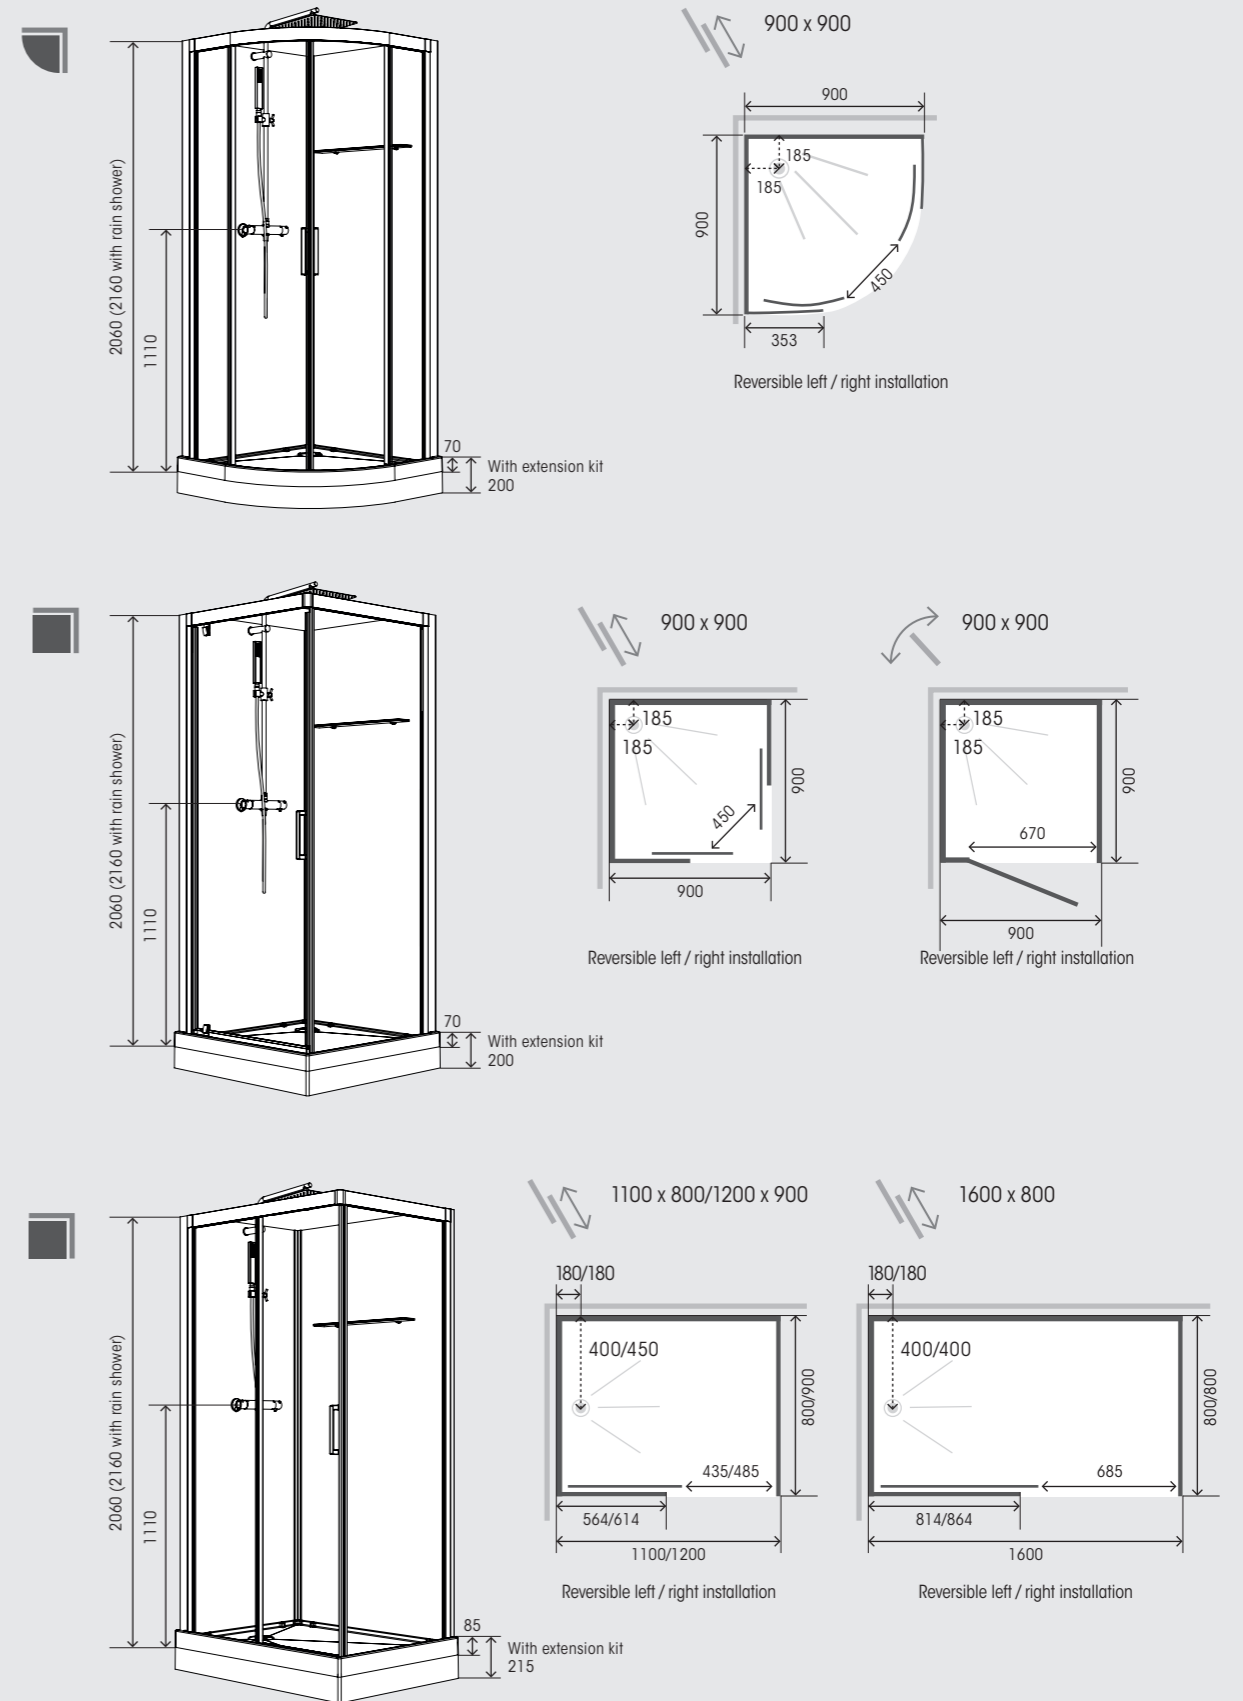

Brooklyn Factory 900x900 pivot door

Brooklyn 1600x800 sliding door

Chrome handset

Overhead chrome rain shower

Dimensions

All measurements in mm