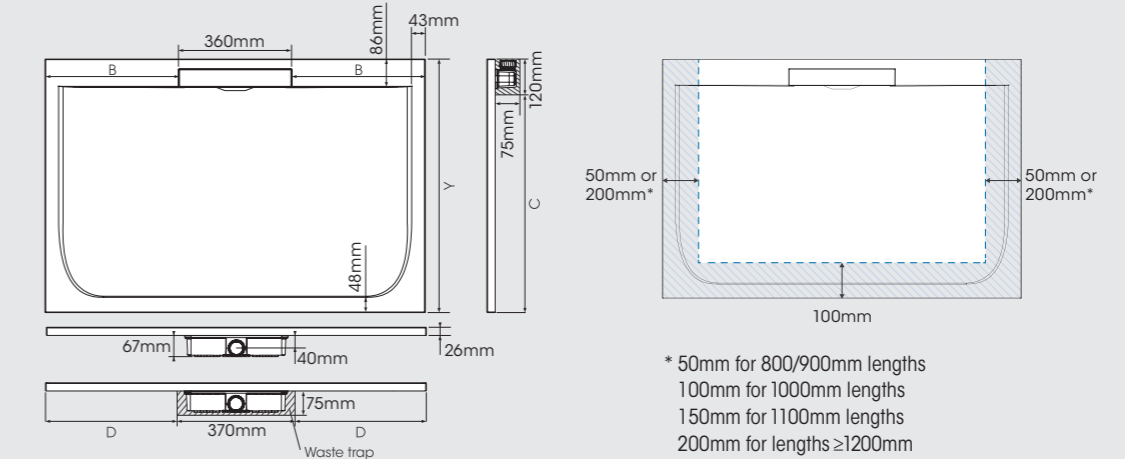

Waste on the long side of the tray - Only available in white and in selected sizes

Kineline 1800 x 900 - white