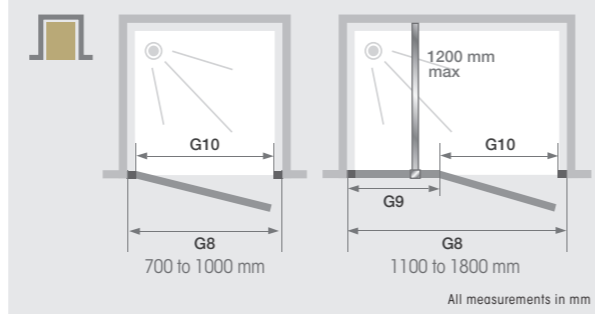

Dimensions

Colours

Installation

Features