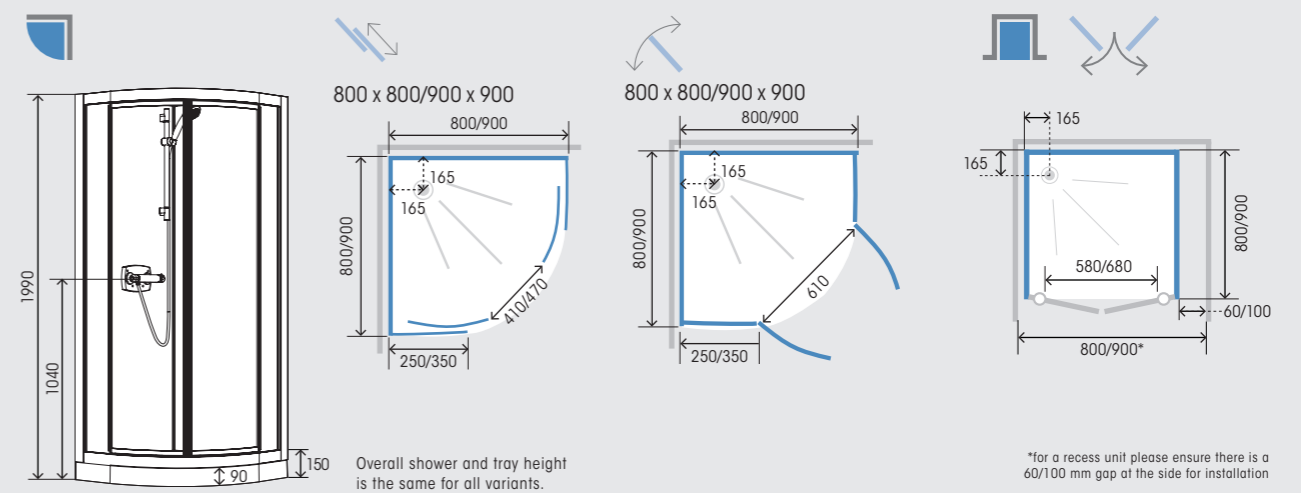

Kineprime Glass 900x900 recess pivot door

Rub-clean handset

Thermostatic shower

Dimensions

All measurements in mm