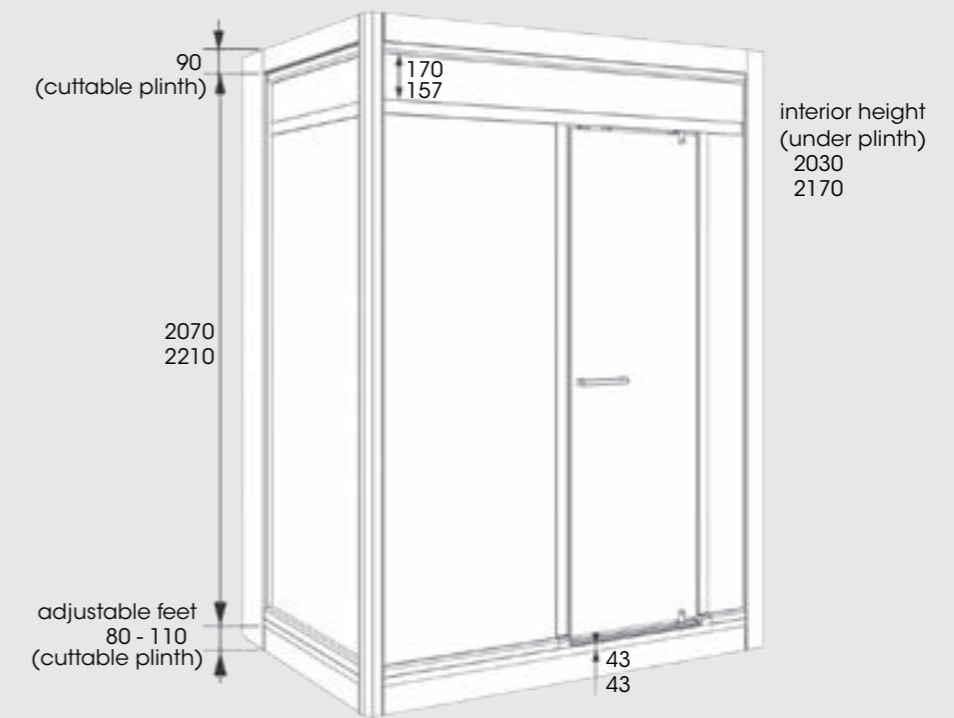

Modulo Standard handbasin

Modulo Luxe washbasin

Modulo Luxe

Dimensions

All measurements in mm