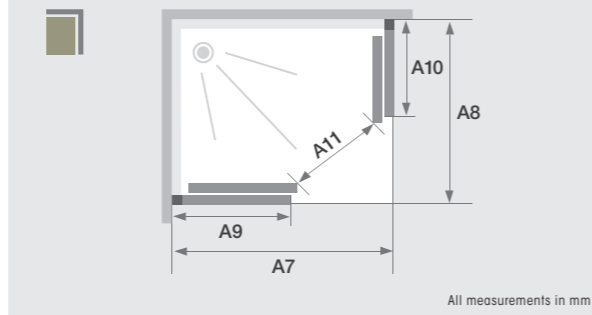

Corner entry with 2 sliding doors and fixed panels

Kinestyle is a premium range of enclosures that offers a modern take on the industrial look, with chrome profiles, and visible rollers on our sliding doors. This corner entry option comes with 2 sliding doors.

- Chrome effect profile
- Modern designed industrial look rollers
- Threshold bar included
- Anti-limescale treatment

Product codes and dimensions

Size	Product codes	Dimensions				
		A7	A8	A9	A10	A11
900 x 900	PA1756CTNE	875 - 900	875 - 900	400	400	450
1000 x 800	PA1750CTNE	975 - 1000	775 - 800	450	350	450
1000 x 900	PA1755CTNE	975 - 1000	875 - 900	450	400	510
1200 x 800	PA1751CTNE	1175 - 1200	775 - 800	550	350	530
1200 x 900	PA1752CTNE	1175 - 1200	875 - 900	550	400	590
1400 x 800	PA1753CTNE	1375 - 1400	775 - 800	650	350	620
1400 x 900	PA1754CTNE	1375 - 1400	875 - 900	650	400	670

Dimensions

Colours

Chrome