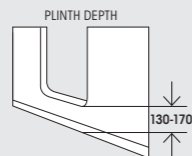

Simple door latch

Magnetic shower head and T bar

Swan neck overhead shower

Dimensions

1600 x 750mm

1700 x 750mm

1800 x 800mm

Upstands shown around top of bath are available separately – please ask for details.