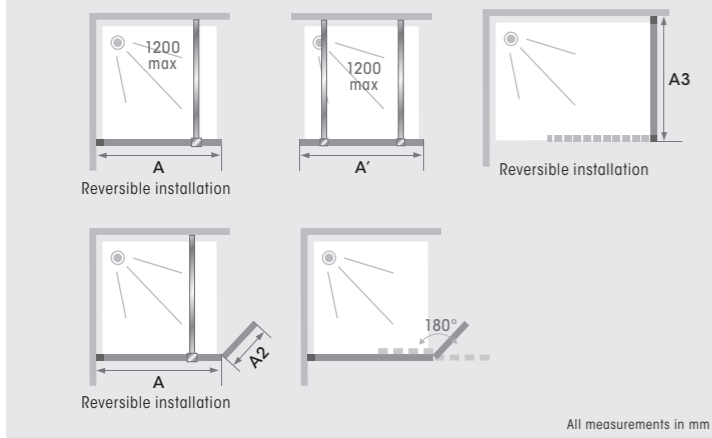

Solo Design

This range is a perfect combination of both simplicity and design, allowing you to create your own stunning look with the choice of profile and glass finishes. Why not add a pivot flipper panel or even create a fully glazed shower space by combining a single panel with a side panel

- 5 colours available – White, black, brushed graphite, brushed stainless steel and brushed gold
- Available with 6 different glass options (depending on profile chosen)
- Option to add a pivot panel with a 180° opening
- Matching reinforcement bar
- Anti-limescale treatment
- Option to add a corner panel to create a full shower area
- 2000mm in height

Dimensions

Colours

Installation

Features