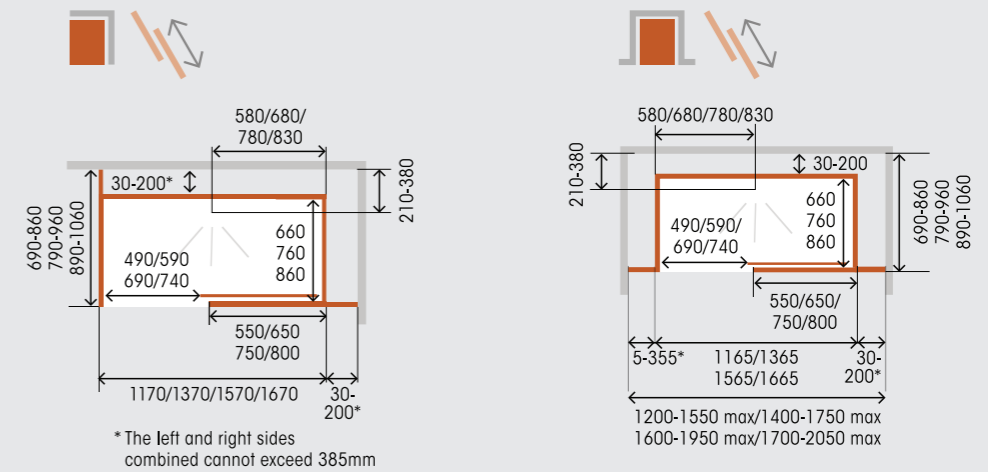

Thermostatic control

Shower head - magnetic handset

Grab bar

Fold-down seat

Dimensions

All measurements in mm