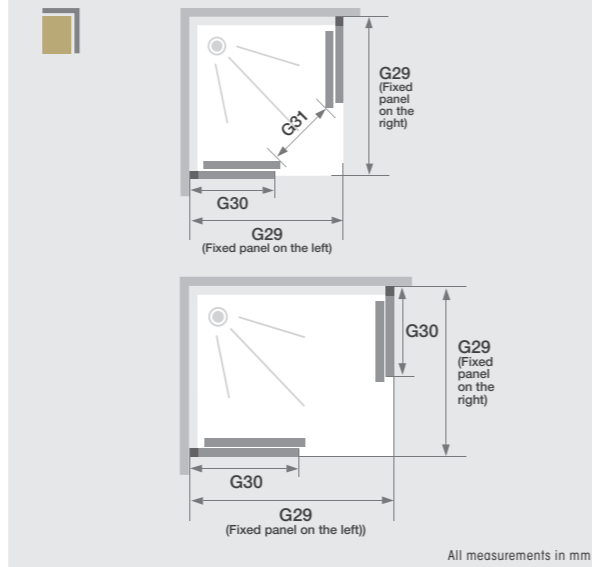

Dimensions

Colours

Installation