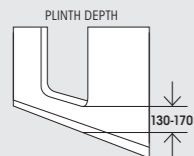

Simple door latch

Magnetic shower head and T bar

Swan neck overhead shower

Dimensions

1600 x 750mm

1700 x 750mm

1800 x 800mm

Upstands shown around top of bath are available separately – please ask for details.