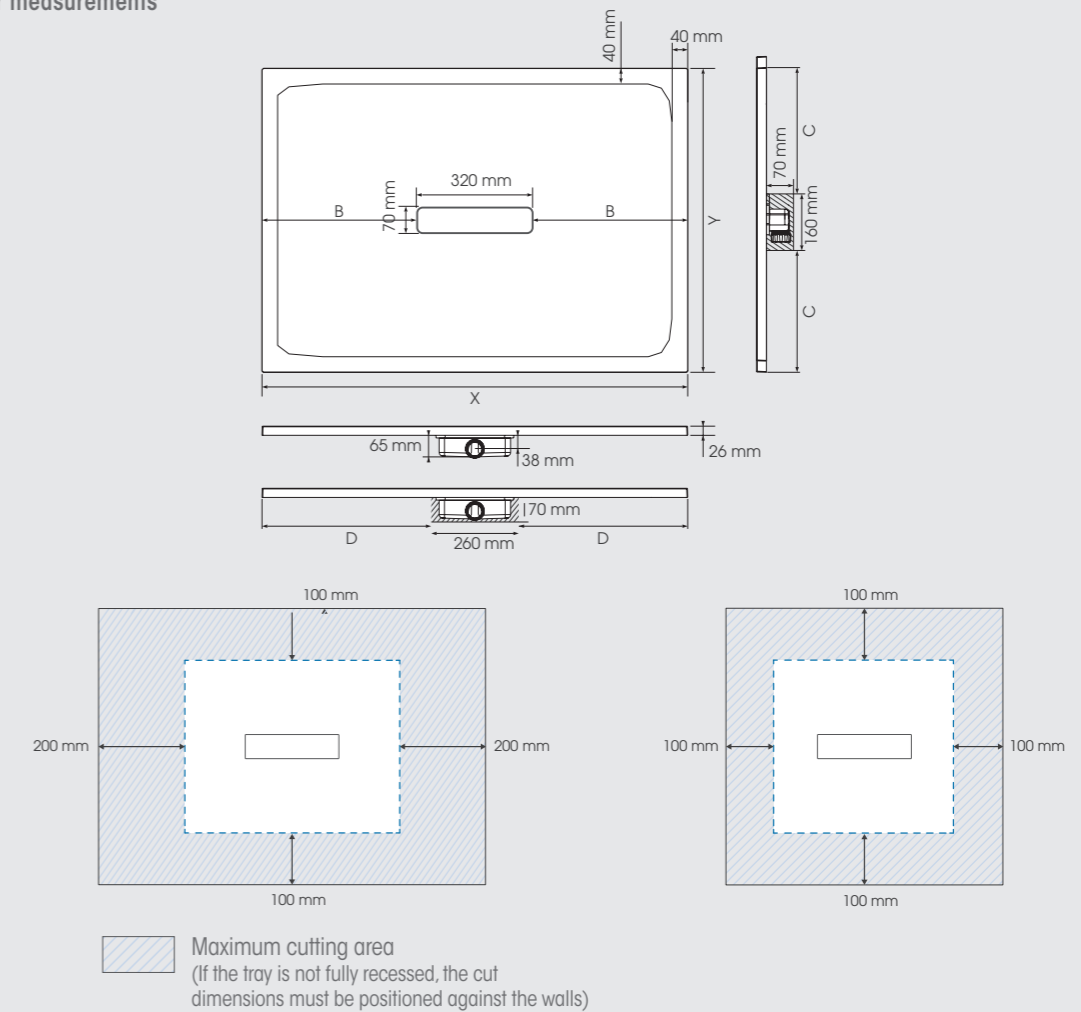

Recommended feet for raised installation

	Code
Kinemoon Style feet for 800-1000mm trays (5 feet)	KINPIED09
Kinemoon Style feet for 900-1200mm trays (8 feet)	KINPIED11
Kinemoon Style feet for 1000-1400mm trays (10 feet)	KINPIED03
Kinemoon Style feet for 1000-1600mm trays (12 feet)	KINPIED12
Kinemoon Style feet for 1000-1800mm trays (16 feet)	KINPIED04

Dimensions

See table for measurements

All measurements in mm