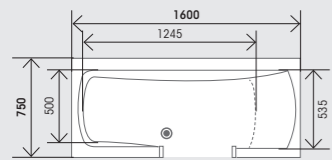

Simple door latch

Magnetic shower head and T bar

Swan neck overhead shower

Dimensions

1600 x 750mm

1700 x 750mm

1800 x 800mm

Upstands shown around top of bath are available separately – please ask for details.