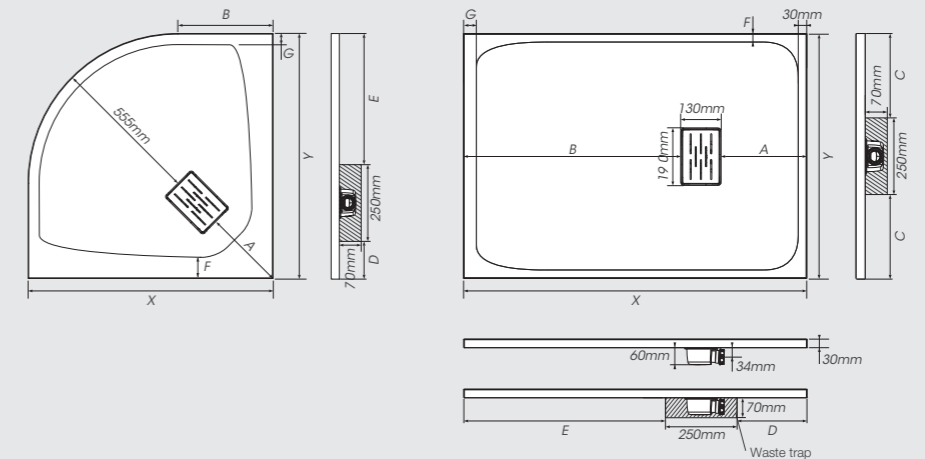

Dimensions

See table for measurements

Maximum cutting area (If the tray is not fully recessed, the cut dimensions must be positioned against the walls)

All measurements in mm

Kinerock Evo 900 x 900 quadrant - white