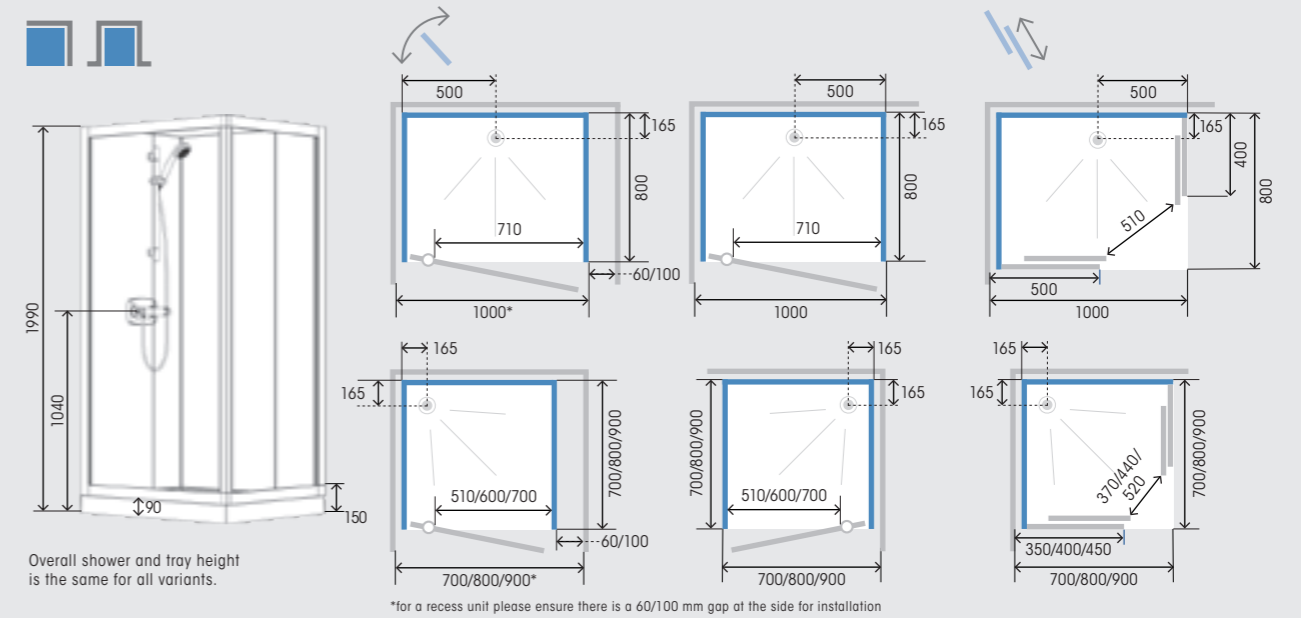

Kineprime Glass 900x900 recess pivot door

Rub-clean handset

Thermostatic shower

Dimensions

All measurements in mm