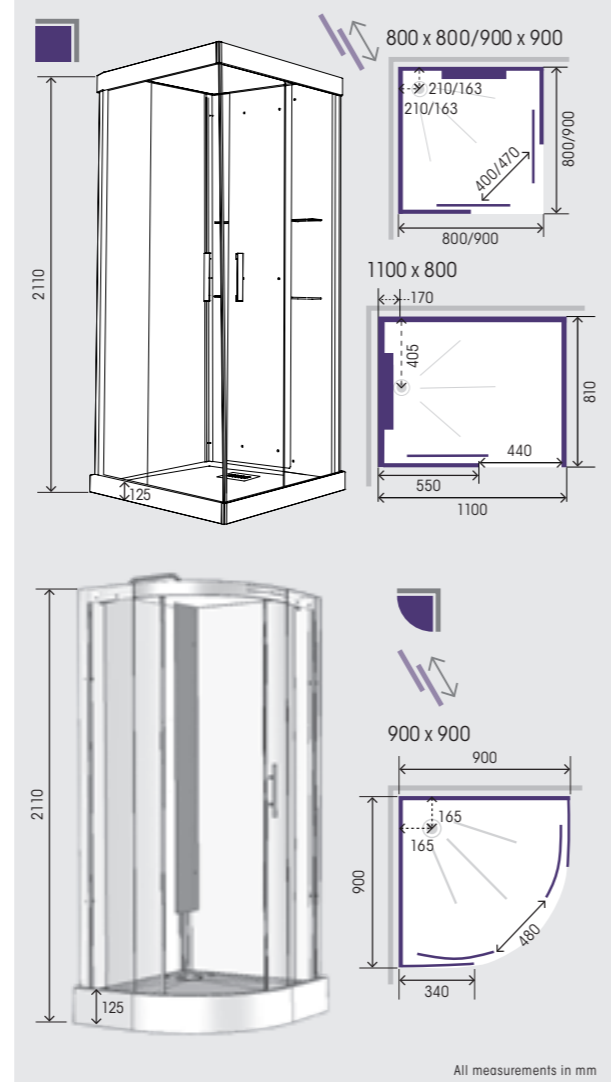

## Dimensions

All measurements in mm

Moonlight Quadrant 900x900 sliding doors (shower control shown is not included with Moonlight)