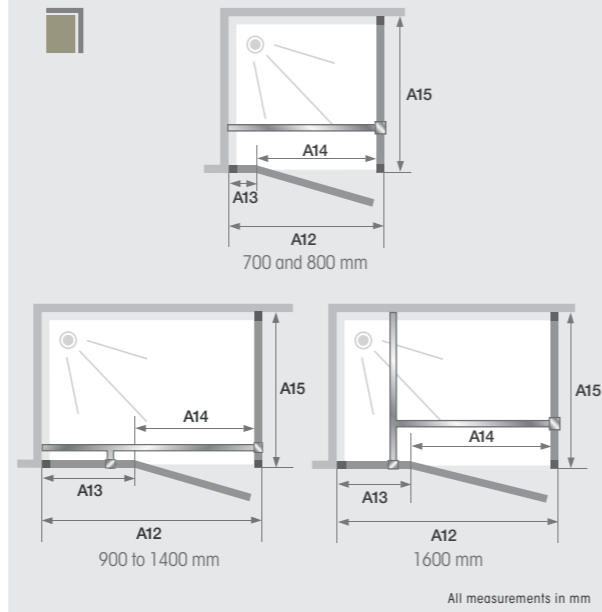

Pivot door and fixed side panel

Kinestyle is a premium range of enclosures that offers a modern take on the industrial look, with chrome profiles, modern handles and hinges. This pivot door with small fixed panel can open inwards or outwards and a side fixed panel for a corner installation.

- Chrome effect profile
- 180° inwards/outwards opening door
- Chrome reinforcement bar
- Chrome-plated metal hinges and handles
- Threshold bar included
- Anti-limescale treatment

Product codes and dimensions

Size	Product codes		Dimensions		
	Pivot door-hinges on the left	Pivot door-hinges on the right	A12	A13	A14
700	PA1790CTNEG	PA1790CTNED	670 - 685	60	580
800	PA1791CTNEG	PA1791CTNED	770 - 785	60	680
900	PA1792CTNEG	PA1792CTNED	870 - 885	310	530
1000	PA1793CTNEG	PA1793CTNED	970 - 985	310	630
1200	PA1794CTNEG	PA1794CTNED	1170 - 1185	510	630
1400	PA1795CTNEG	PA1795CTNED	1370 - 1385	710	630
1600	PA1796CTNEG	PA1796CTNED	1570 - 1585	910	630

Size	Product codes	Dimensions
	Fixed panel	A15
700	PA1736CTNE	680 - 695
800	PA1737CTNE	780 - 795
900	PA1738CTNE	880 - 895

Dimensions

Colours

Chrome

Installation

Pivot door

Features

- 10-year warranty
- Height 2000mm
- Easy maintenance
- Left or right installation
- Ease of installation
- Easy access
- Anti-limescale
- 8mm glass