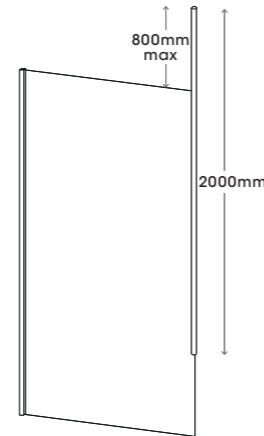

Installation

Solo 6+ Ceiling mounted mast bar, the bar does not rest on ground