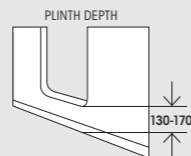

Simple door latch

Magnetic shower head and T bar

Swan neck overhead shower

Dimensions

1600 x 750mm

1700 x 750mm

1800 x 800mm

Upstands shown around top of bath are available separately – please ask for details.