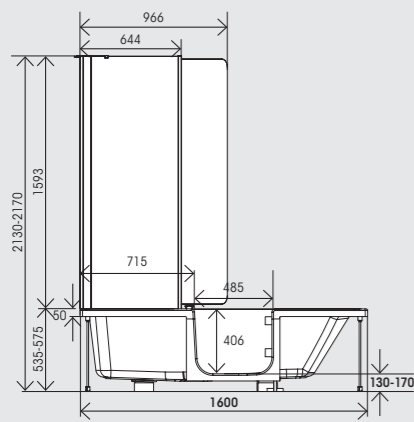

Simple door latch

Magnetic shower head and T bar

Swan neck overhead shower

Dimensions

1600 x 750mm

1700 x 750mm

1800 x 800mm

Upstands shown around top of bath are available separately – please ask for details.