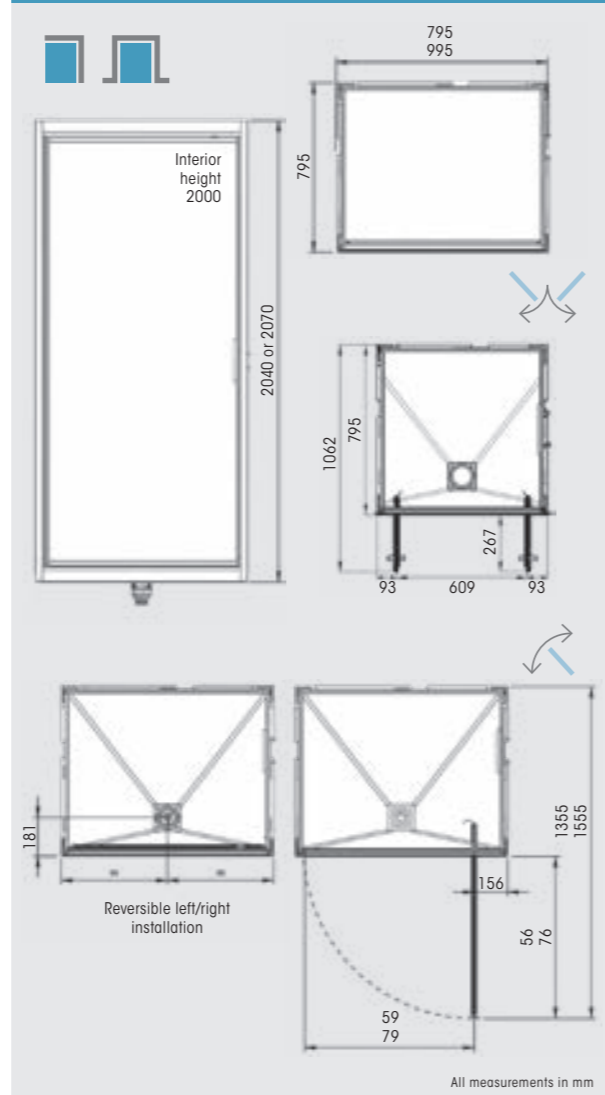

Dimensions

Brehat Fast 800x800 pivot door