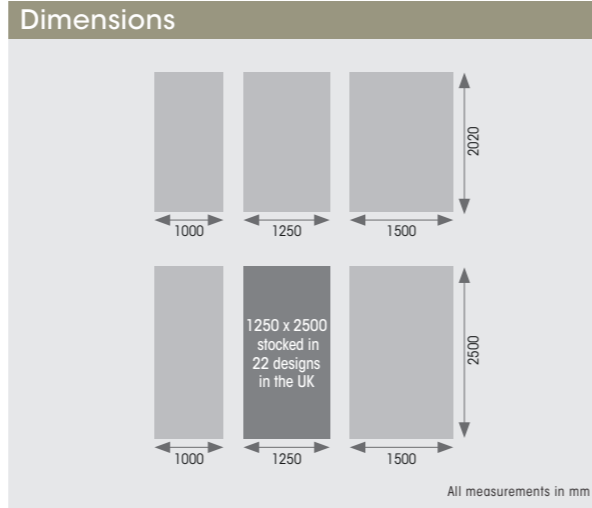

Minerals & Metals

Create the perfect New York loft look by mixing raw materials such as concrete and cement with mineral or metallic elements.

Add in the elegance of marble and a touch of gold or copper to the white, black and grey colour pallet and you can create this look.

You can also add your own elements such as a splash of colour to this trend to create a bespoke designer loft look.