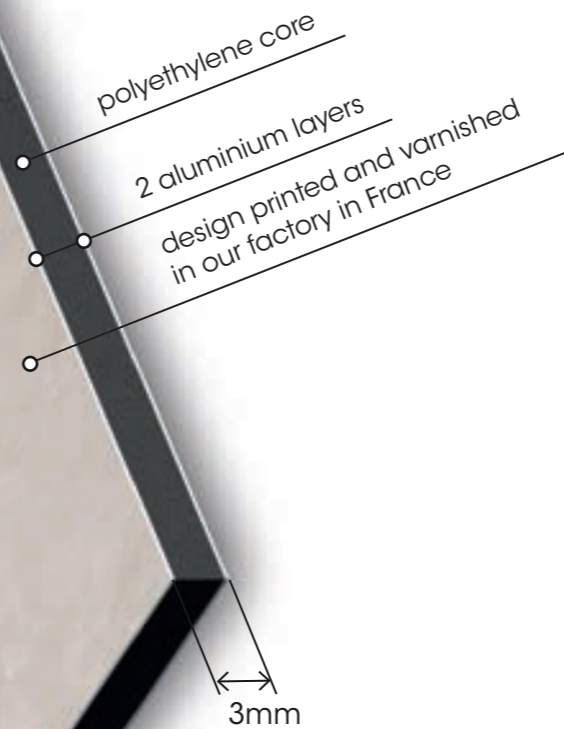

Kinewall

CONTENTS

CLASSIC & COLOUR	106 - 109
MINERALS & METALS	110 - 113
NATURE	114 - 117
PATTERNS & GEOMETRIC	118 - 121
WOOD	122 - 126
KINEWALL ACCESSORIES	127
INSTALLATION	128 - 129

More than 70 designs

10-year warranty

Ease of installation

Why just install a shower when you can transform your shower space or your whole bathroom with Kinewall

Kinewall bathroom wall panels from Kinedo offer you a fantastic alternative to tiles.

Whether you are adding a shower or renovating your whole bathroom Kinewall is easy to install, and with over 70 designs to choose from you can create the perfect bathroom whatever your style.