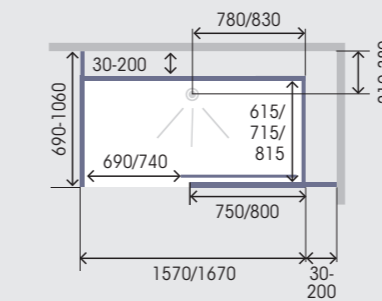

All measurements in mm