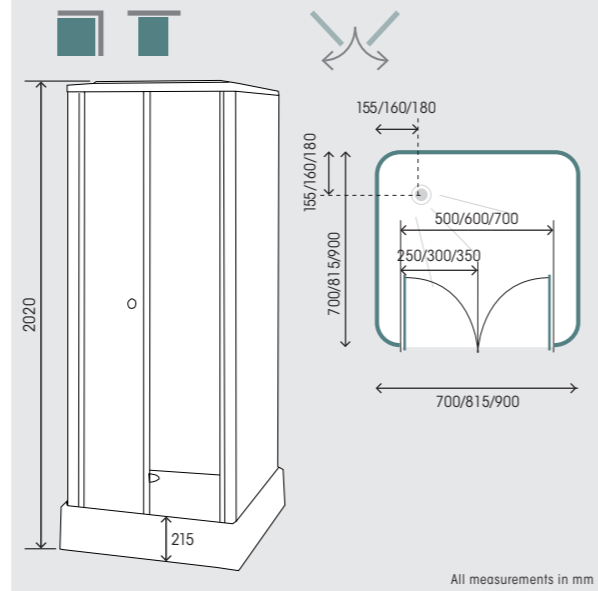

Dimensions

All measurements in mm

Features