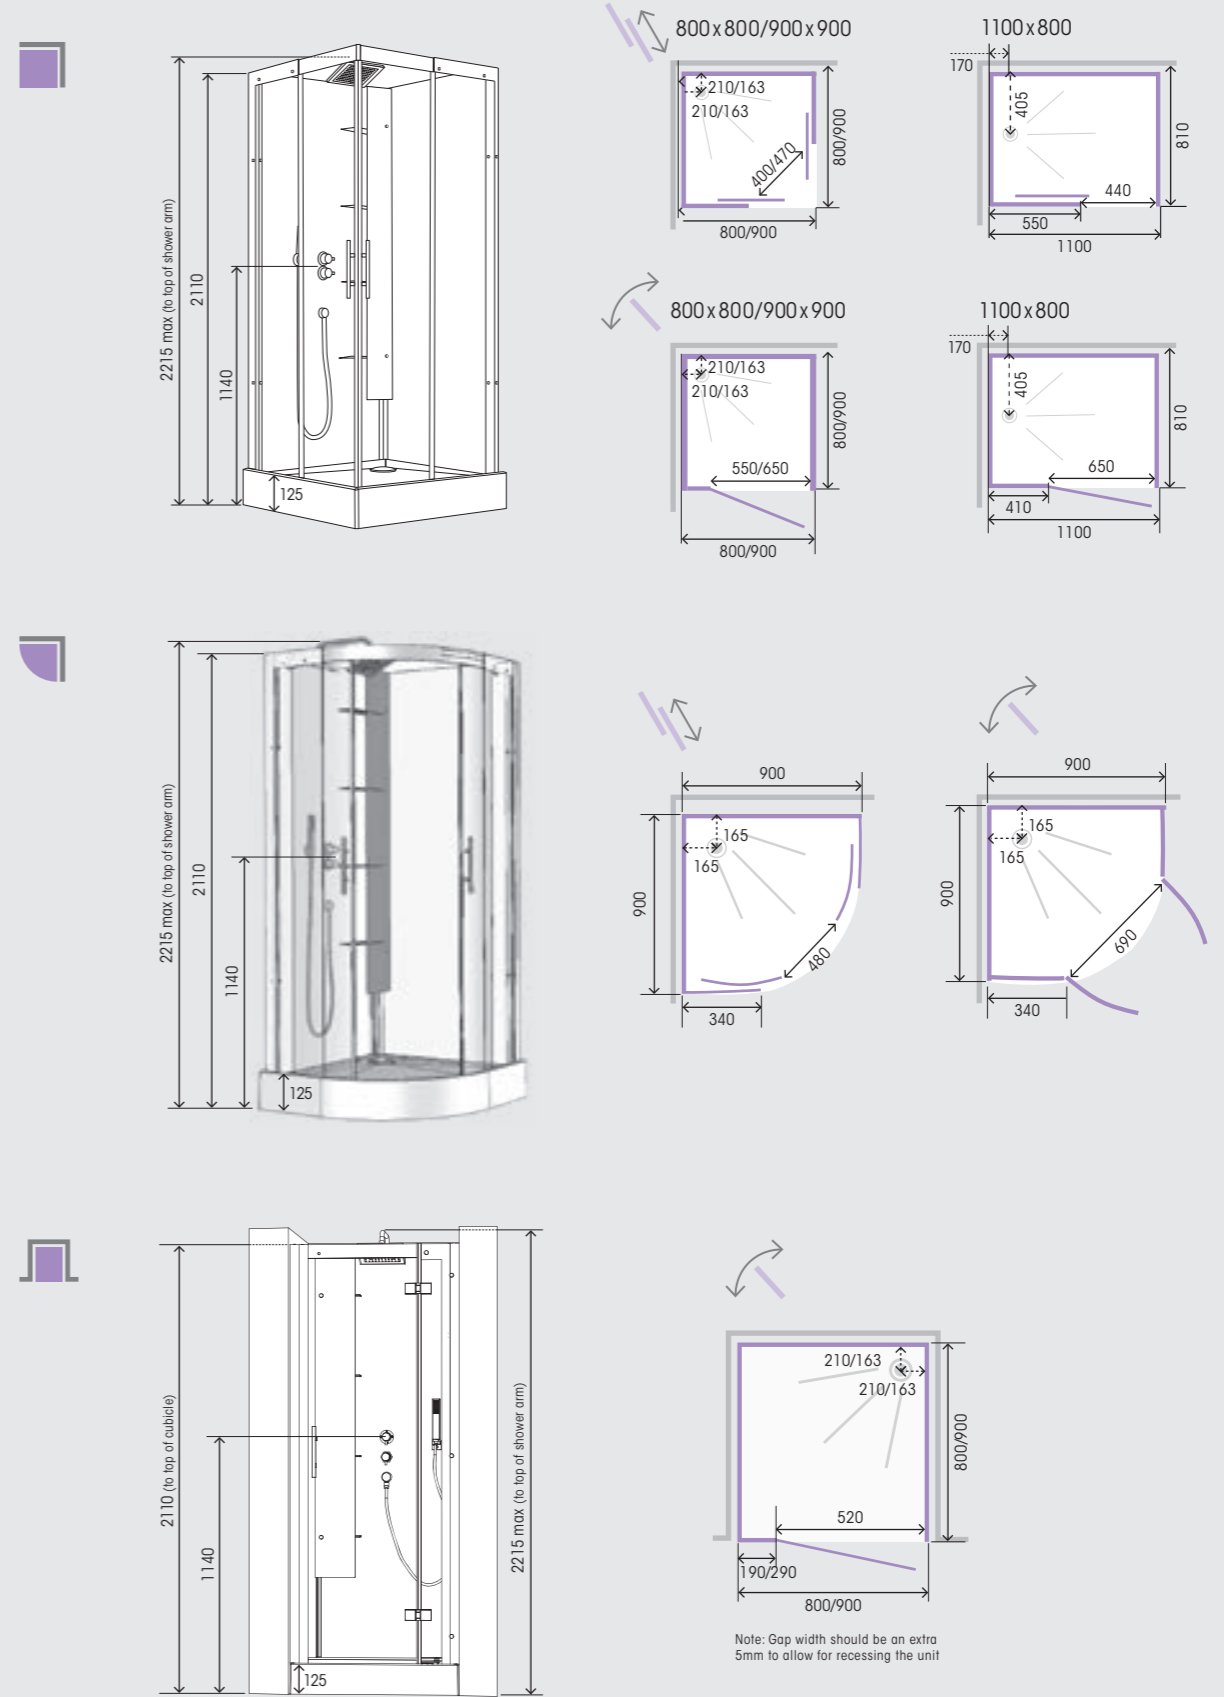

Horizon Quadrant 900x900 pivot doors

Overhead rain shower

Adjustable glass shelves

Dimensions

Note: Gap width should be an extra 5mm to allow for recessing the unit

All measurements in mm