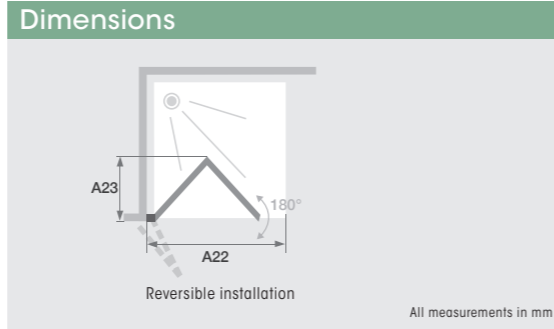

Solo S

The Solo S range offers an innovative design for easy installation but with slim profiles, slender handles and no visible screws it is also sleek and modern in design. The Solo S is designed to create a wetroom look but it bi-folds flush against the wall for maximum space saving in smaller bathrooms.

- Ideal for small bathrooms
- Aluminium profile available in chrome or white
- Pivoting profile allows total opening of 180° either inwards or outwards
- Neat hinges to match the profile chosen
- Reversible panel
- Anti-limescale treatment
- Available with 2 glass finishes transparent or cosmos
- 2000mm in height

Colours

Installation

Product codes and dimensions

Size	Product codes				Dimensions			
	Gloss white profile		Chrome profile		A22	A23		
	Transparent glass	Cosmos glass	Transparent glass	Cosmos glass				
700	PA90190BTNE	PA90190BCOE	PA90190CTNE	PA90190CCOE	643 - 658	325		
750	PA90191BTNE	-	PA90191CTNE	-	693 - 708	350		
800	PA90192BTNE	PA90192BCOE	PA90192CTNE	PA90192CCOE	743 - 758	375		
850	PA90193BTNE	-	PA90193CTNE	-	793 - 808	400		
900	PA90194BTNE	PA90194BCOE	PA90194CTNE	PA90194CCOE	843 - 858	425		
950	PA90195BTNE	-	PA90195CTNE	-	893 - 908	450		
1000	PA90196BTNE	PA90196BCOE	PA90196CTNE	PA90196CCOE	943 - 958	475